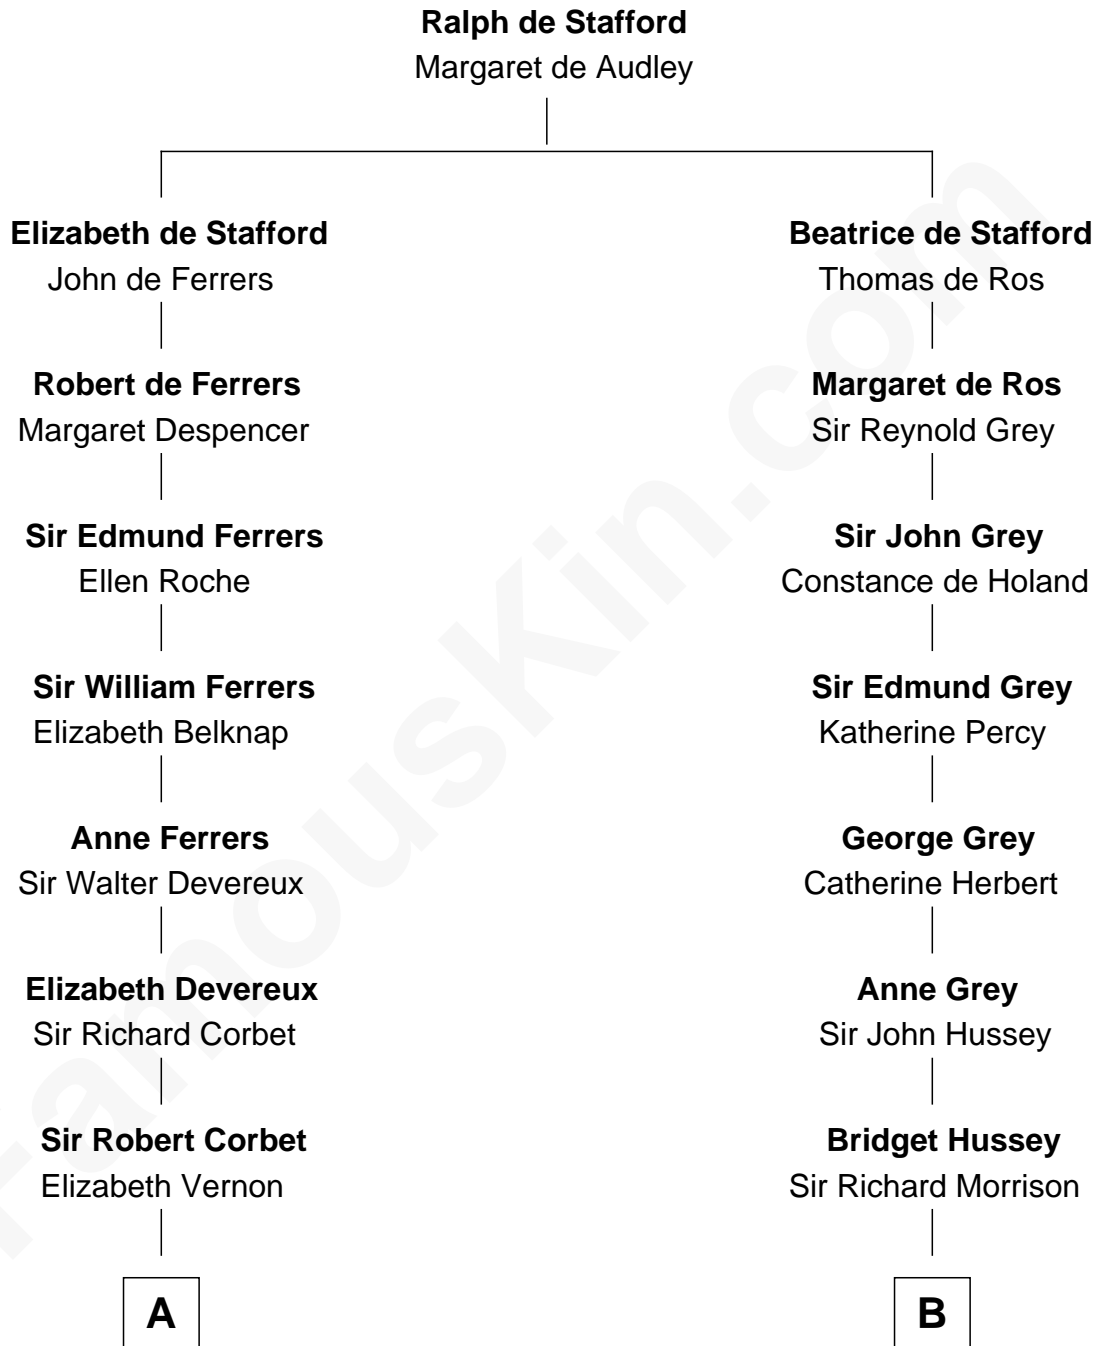

FamousKin.com

Relationship Chart of

Grover Cleveland

22nd and 24th U.S. President

12th cousin 6 times removed of

George Clinton

4th U.S. Vice President

C

Rev. Richard Falley Cleveland

Ann Neal

Grover Cleveland

22nd and 24th U.S. President

FamousKin.com