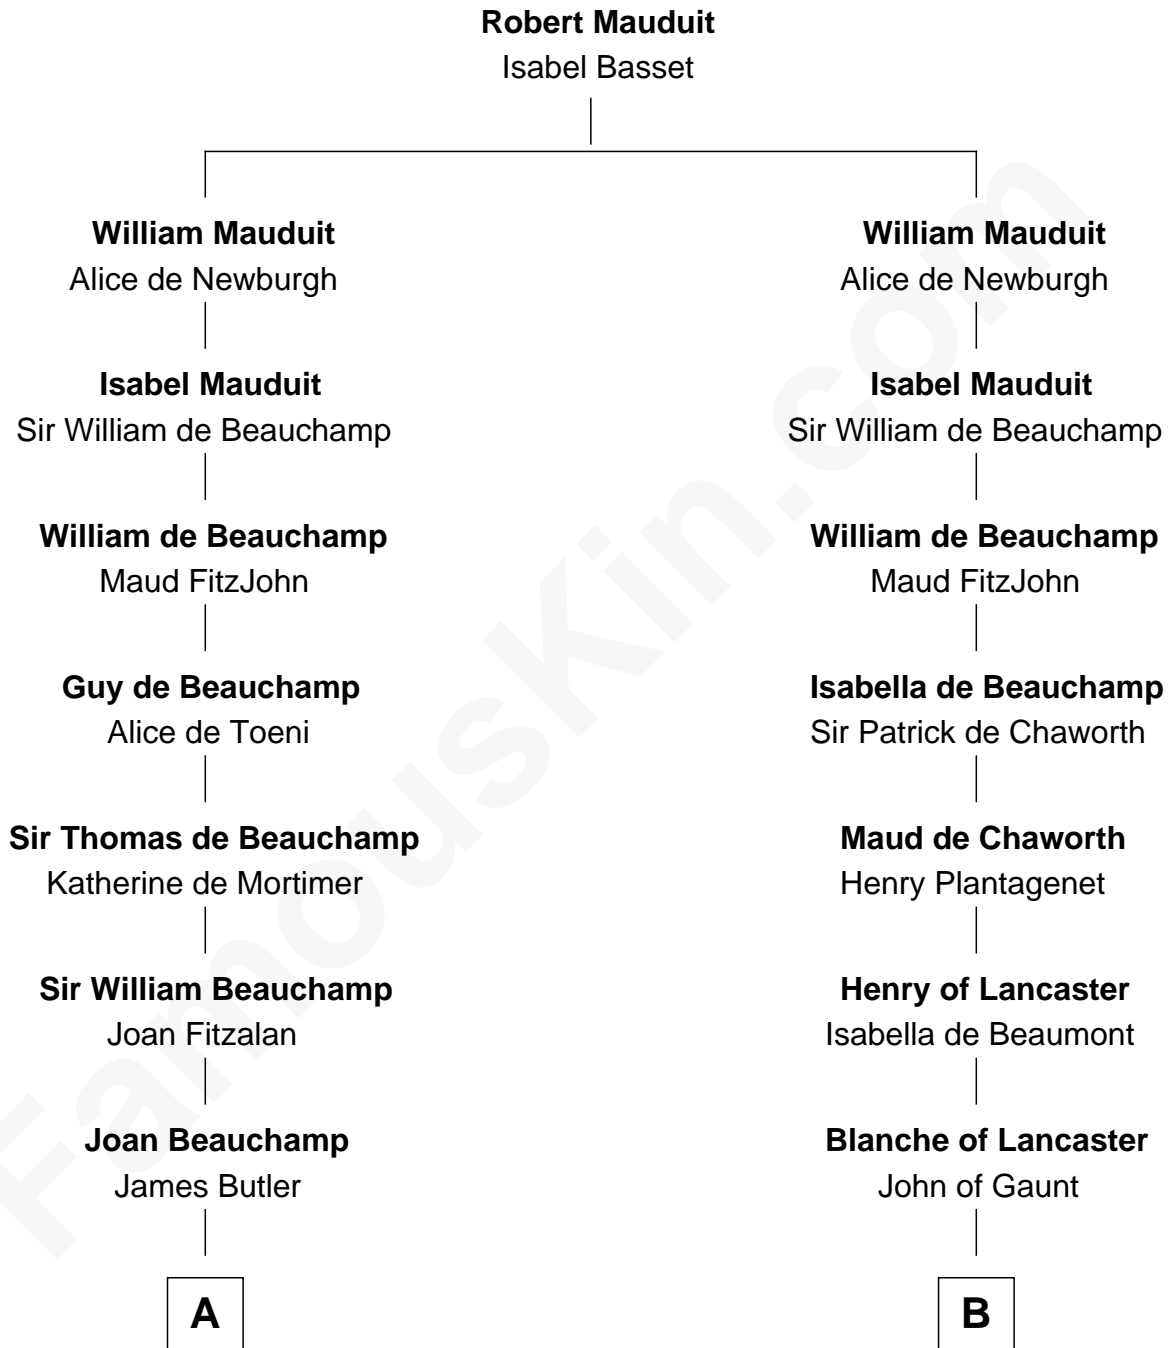

FamousKin.com

Relationship Chart of

Grover Cleveland

22nd and 24th U.S. President

19th cousin 2 times removed of

DeWitt Clinton

6th Governor of New York

C

James Hyde
Sarah Marshall

Abiah Hyde
Aaron Cleveland

William Cleveland
Margaret Falley

Rev. Richard Falley Cleveland
Ann Neal

Grover Cleveland
22nd and 24th U.S. President

D

Charles Clinton
Elizabeth Denniston

Gen. James Clinton
Mary DeWitt

DeWitt Clinton
6th Governor of New York

FamousKin.com