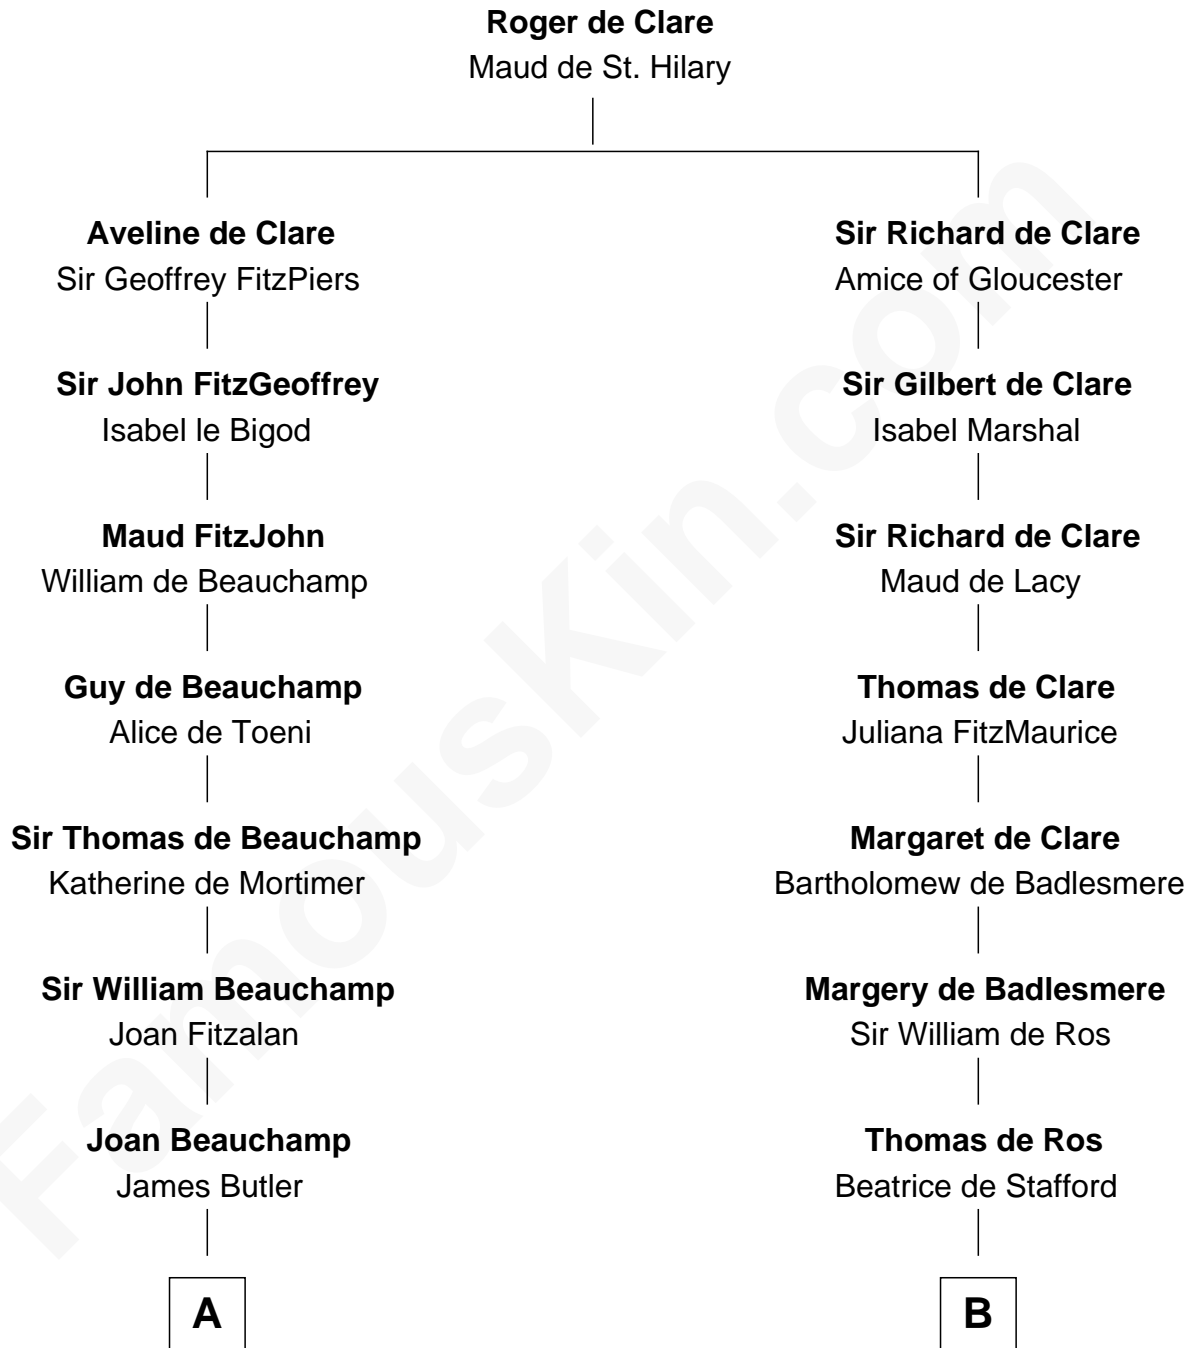

FamousKin.com

Relationship Chart of

Grover Cleveland

22nd and 24th U.S. President

19th cousin 2 times removed of

DeWitt Clinton

6th Governor of New York

C

James Hyde
Sarah Marshall

Abiah Hyde
Aaron Cleveland

William Cleveland
Margaret Falley

Rev. Richard Falley Cleveland
Ann Neal

Grover Cleveland
22nd and 24th U.S. President

D

Charles Clinton
Elizabeth Denniston

Gen. James Clinton
Mary DeWitt

DeWitt Clinton
6th Governor of New York

FamousKin.com