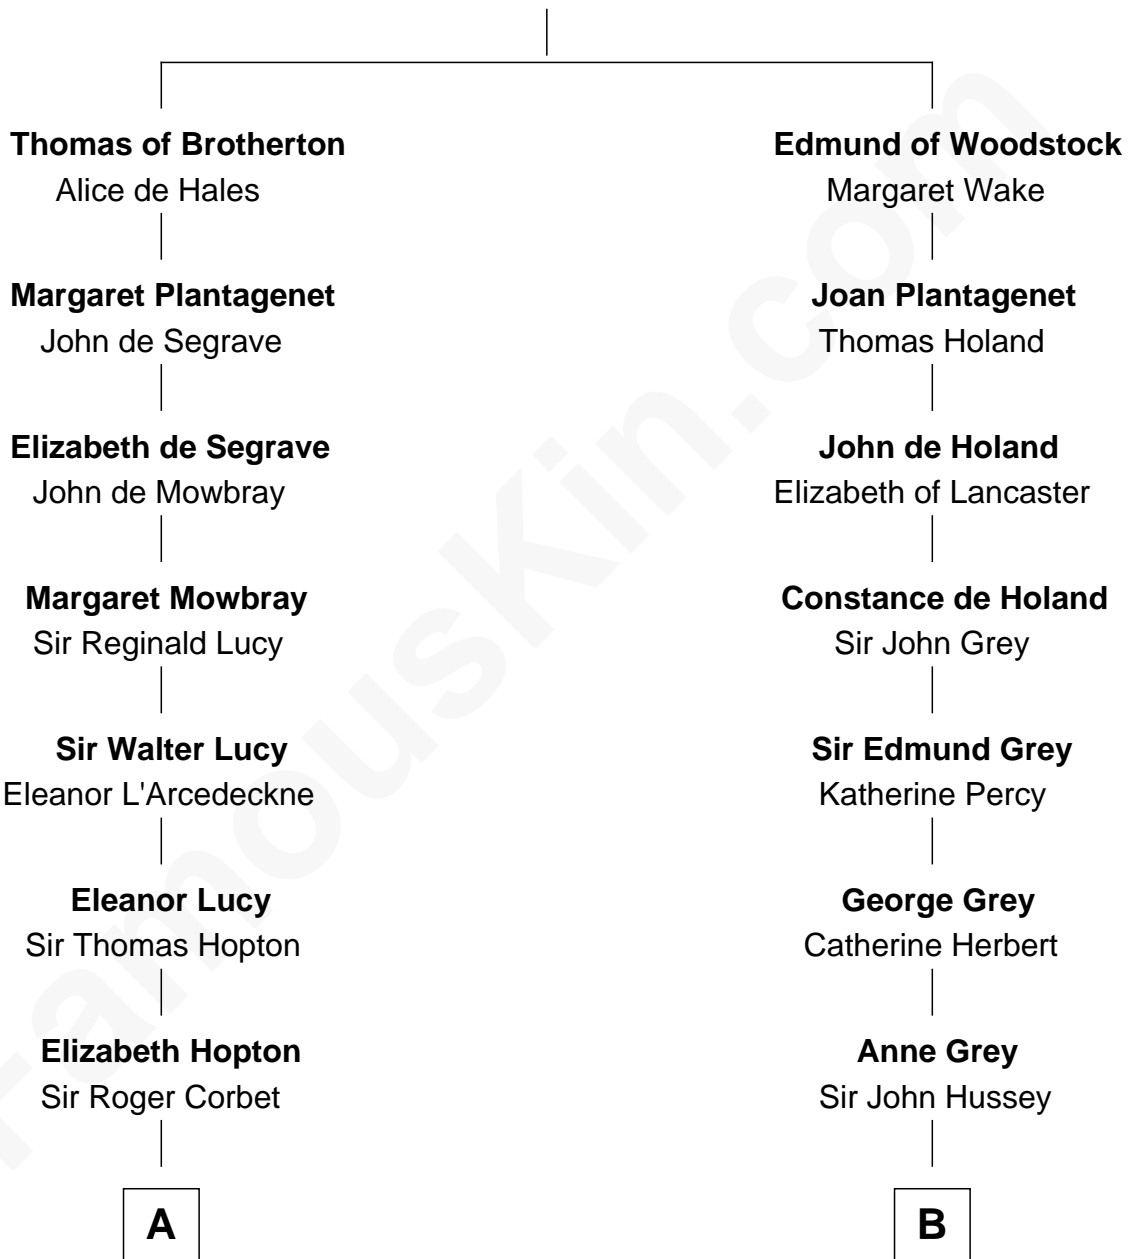

FamousKin.com

Relationship Chart of

Grover Cleveland

22nd and 24th U.S. President

14th cousin 6 times removed of

DeWitt Clinton

6th Governor of New York

Margaret of France
Edward I, King of England

22nd and 24th U.S. President

FamousKin.com