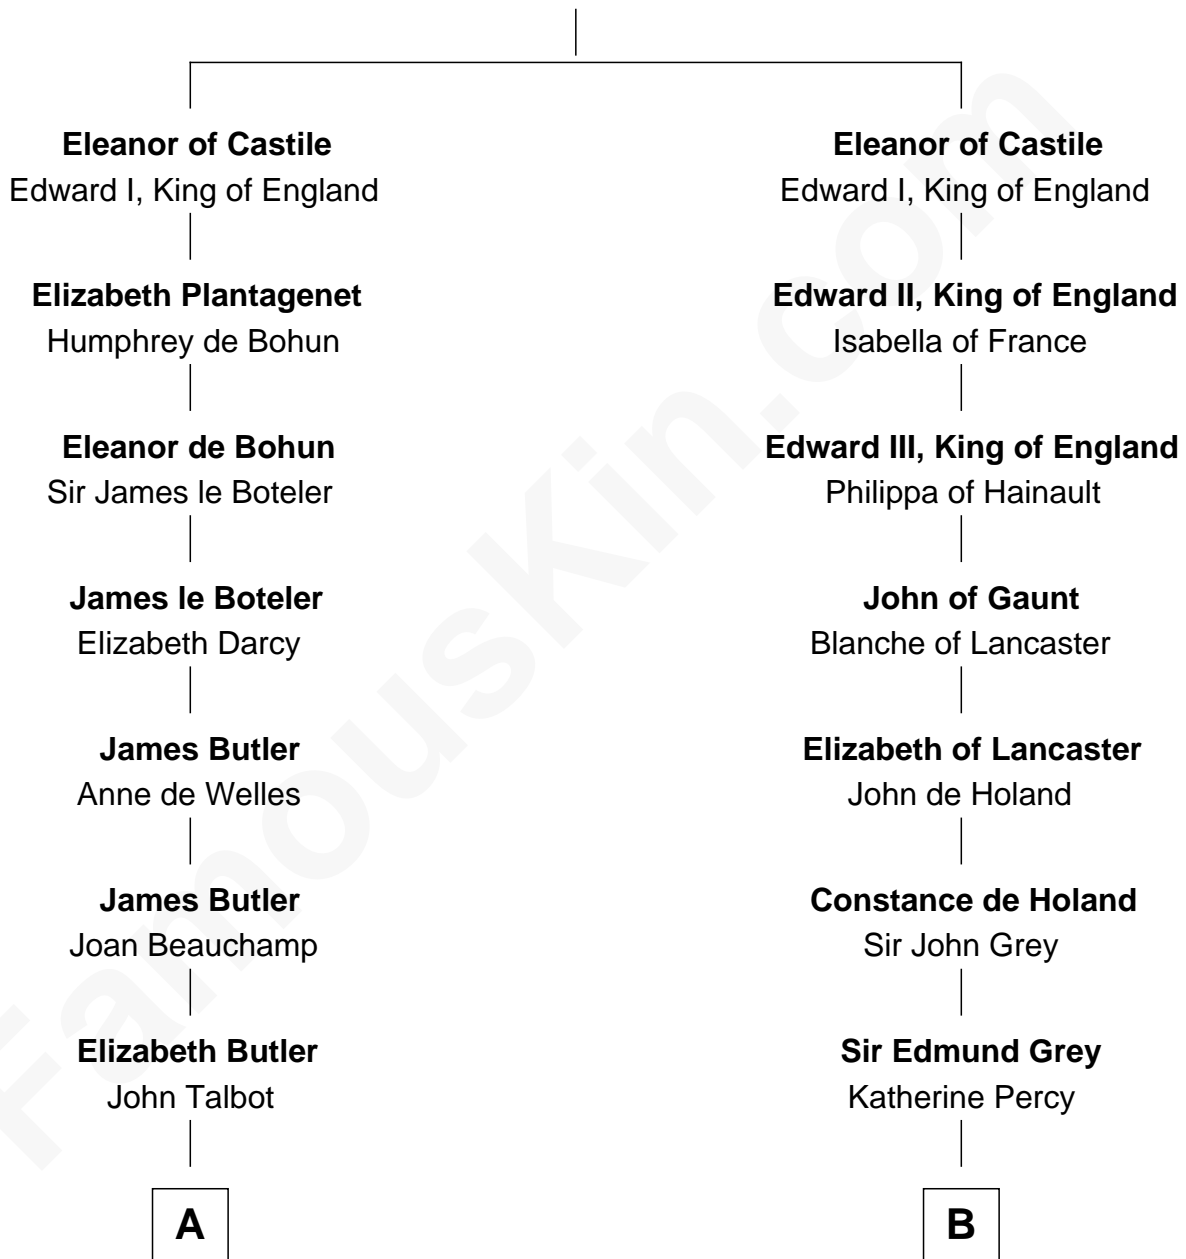

Ferdinand III, King of Castile

Joanna of Ponthieu