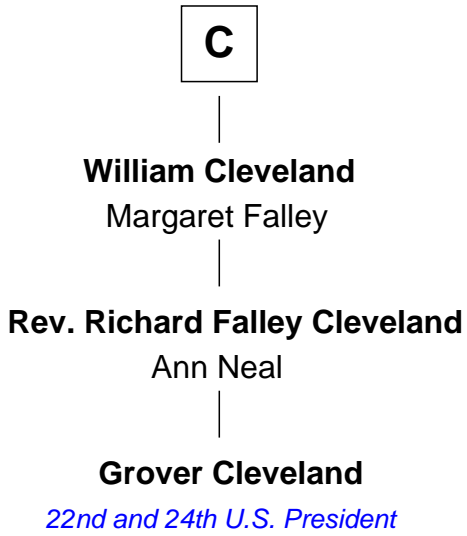

FamousKin.com