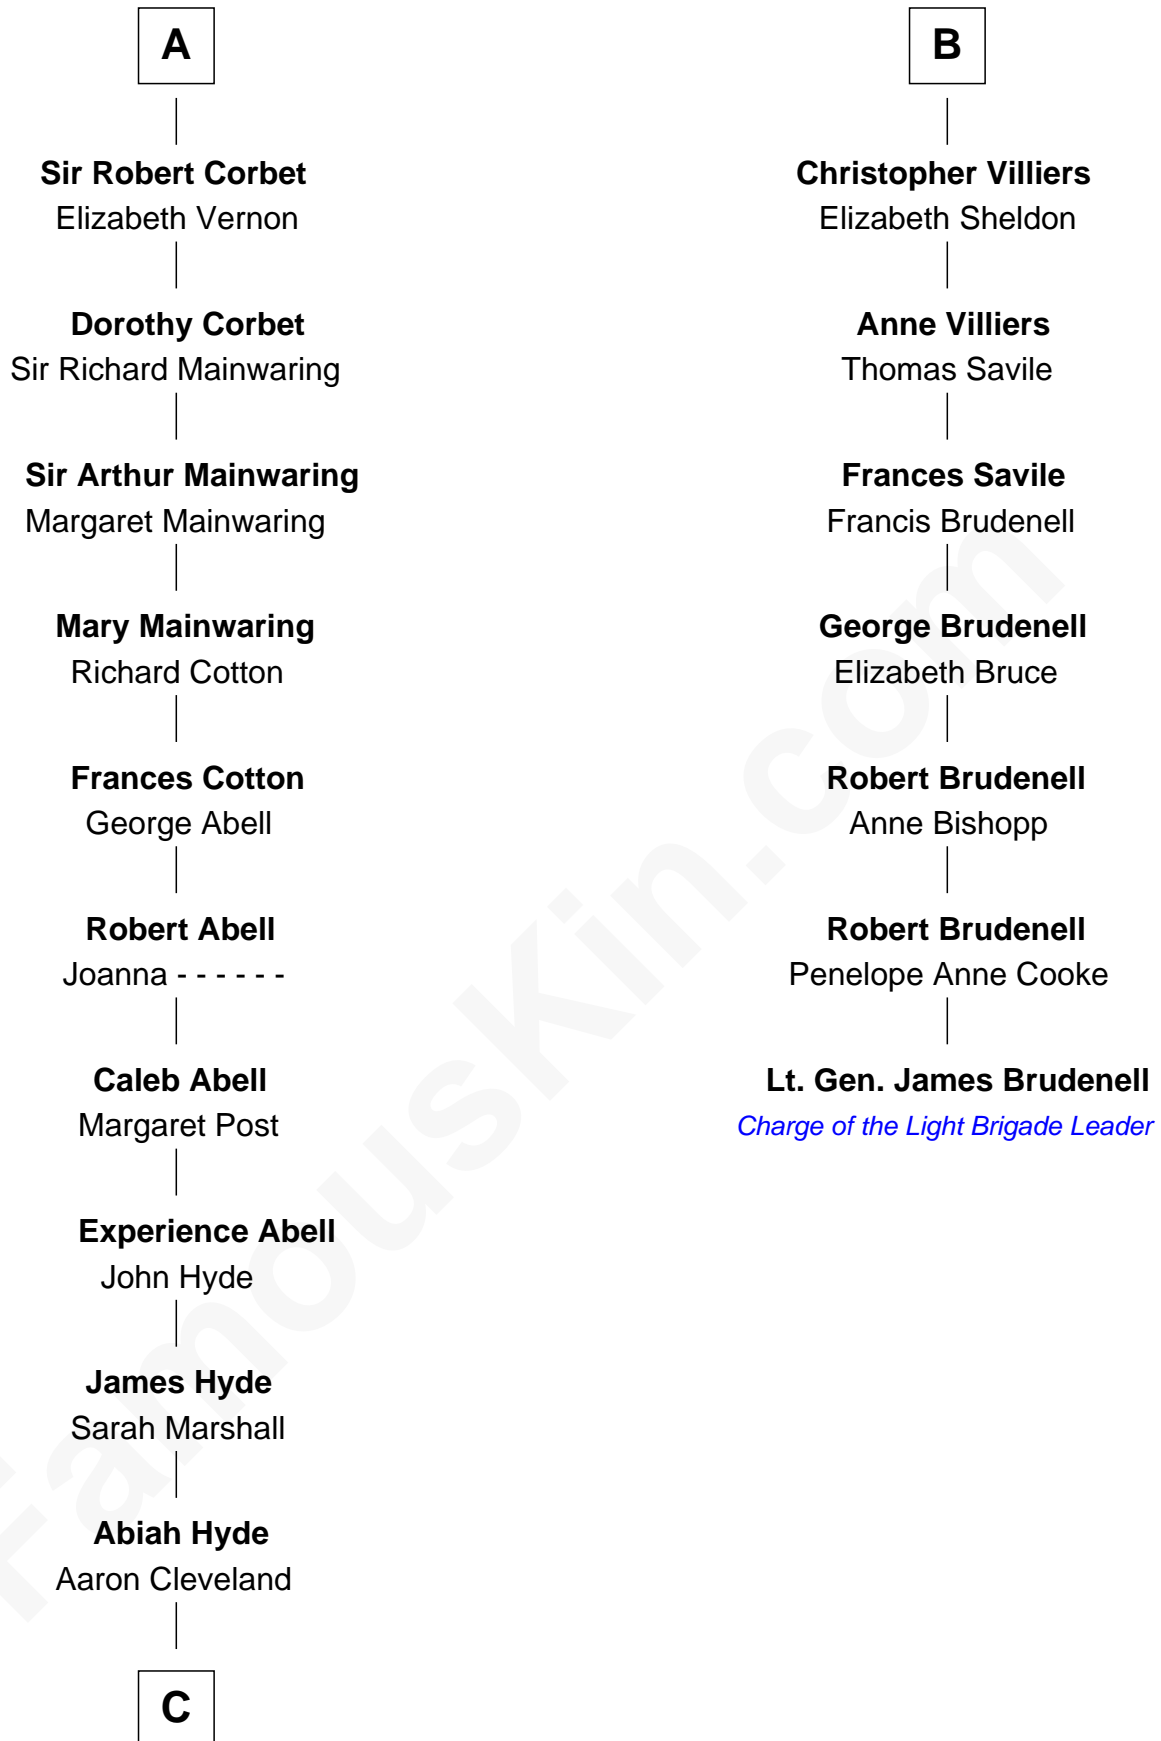

FamousKin.com

Relationship Chart of

Grover Cleveland

22nd and 24th U.S. President

13th cousin 6 times removed of

Lt. Gen. James Brudenell

Leader of the "Charge of the Light Brigade"

Sir Henry de Grey

Elizabeth Talbot

FamousKin.com