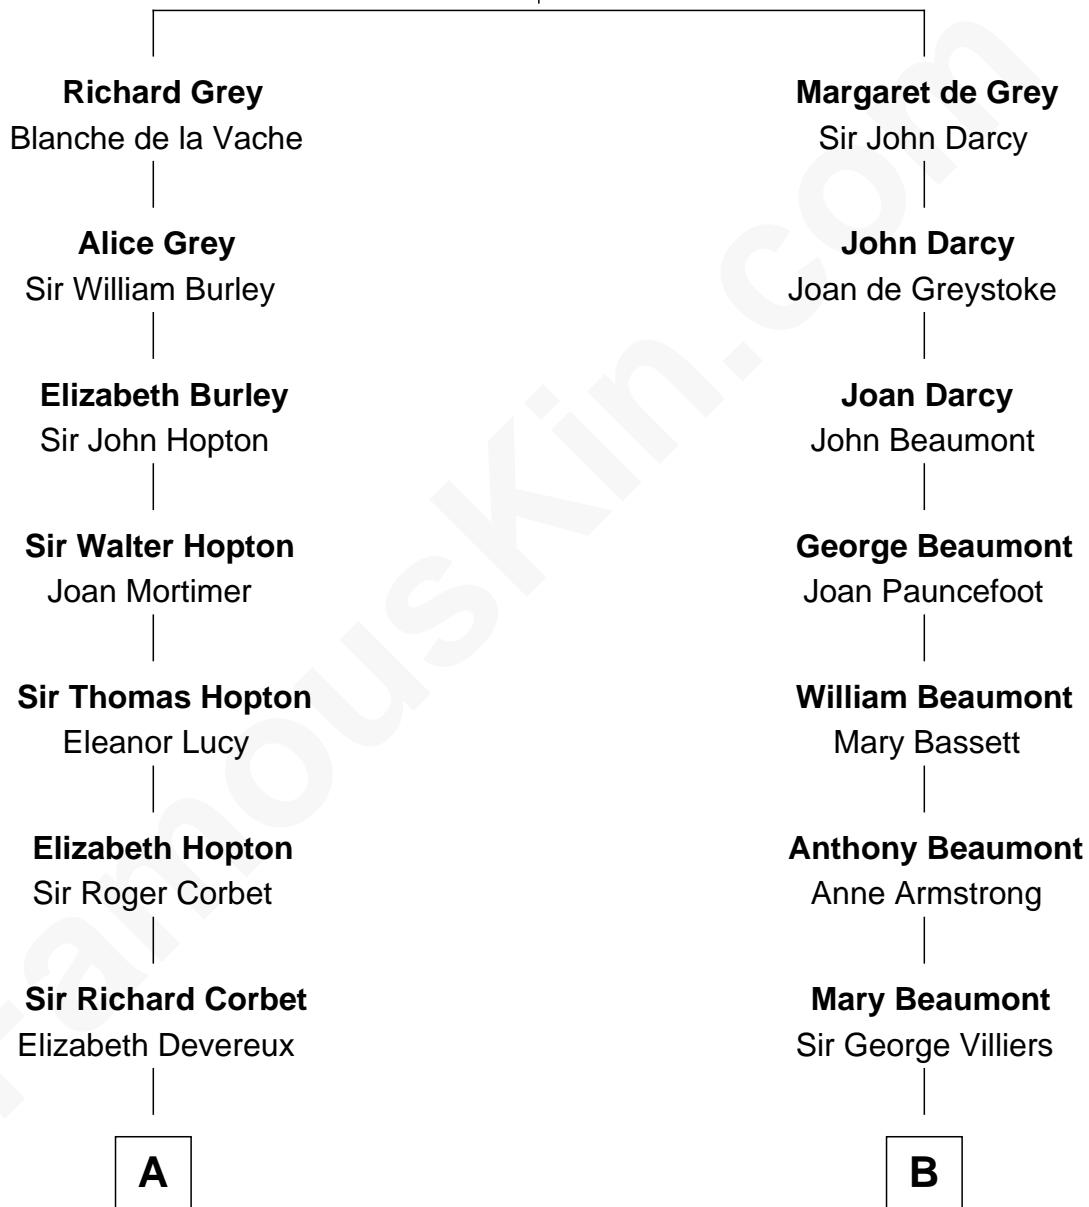

FamousKin.com

Relationship Chart of

Grover Cleveland

22nd and 24th U.S. President

13th cousin 6 times removed of

Lt. Gen. James Brudenell

Leader of the "Charge of the Light Brigade"

Sir Henry de Grey

Elizabeth Talbot

FamousKin.com