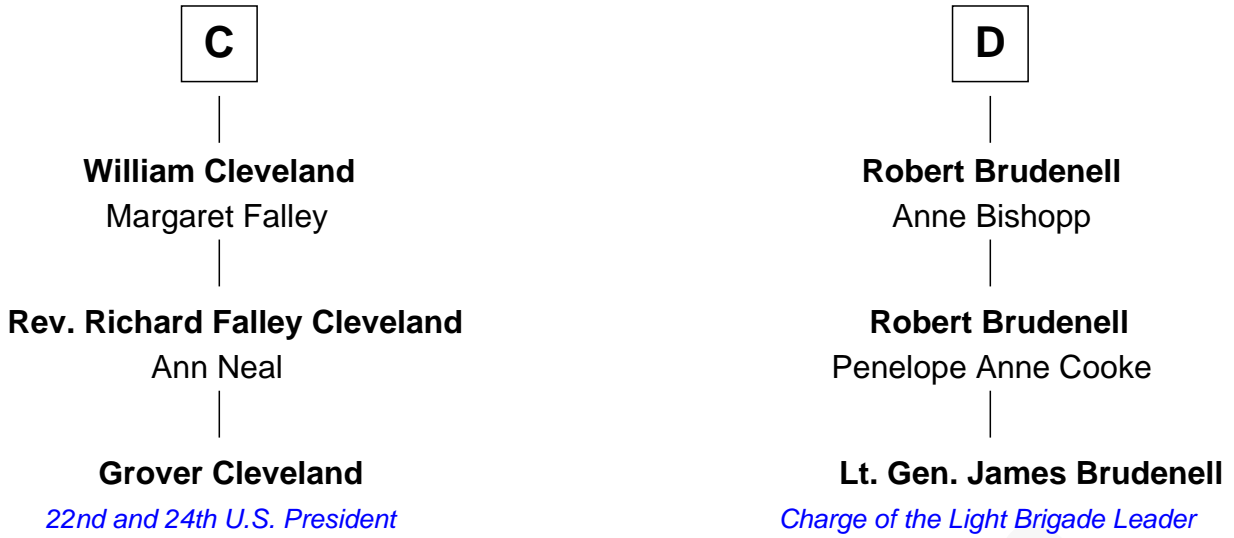

FamousKin.com

Relationship Chart of

Grover Cleveland

22nd and 24th U.S. President

19th cousin of

Lt. Gen. James Brudenell

Leader of the "Charge of the Light Brigade"

FamousKin.com