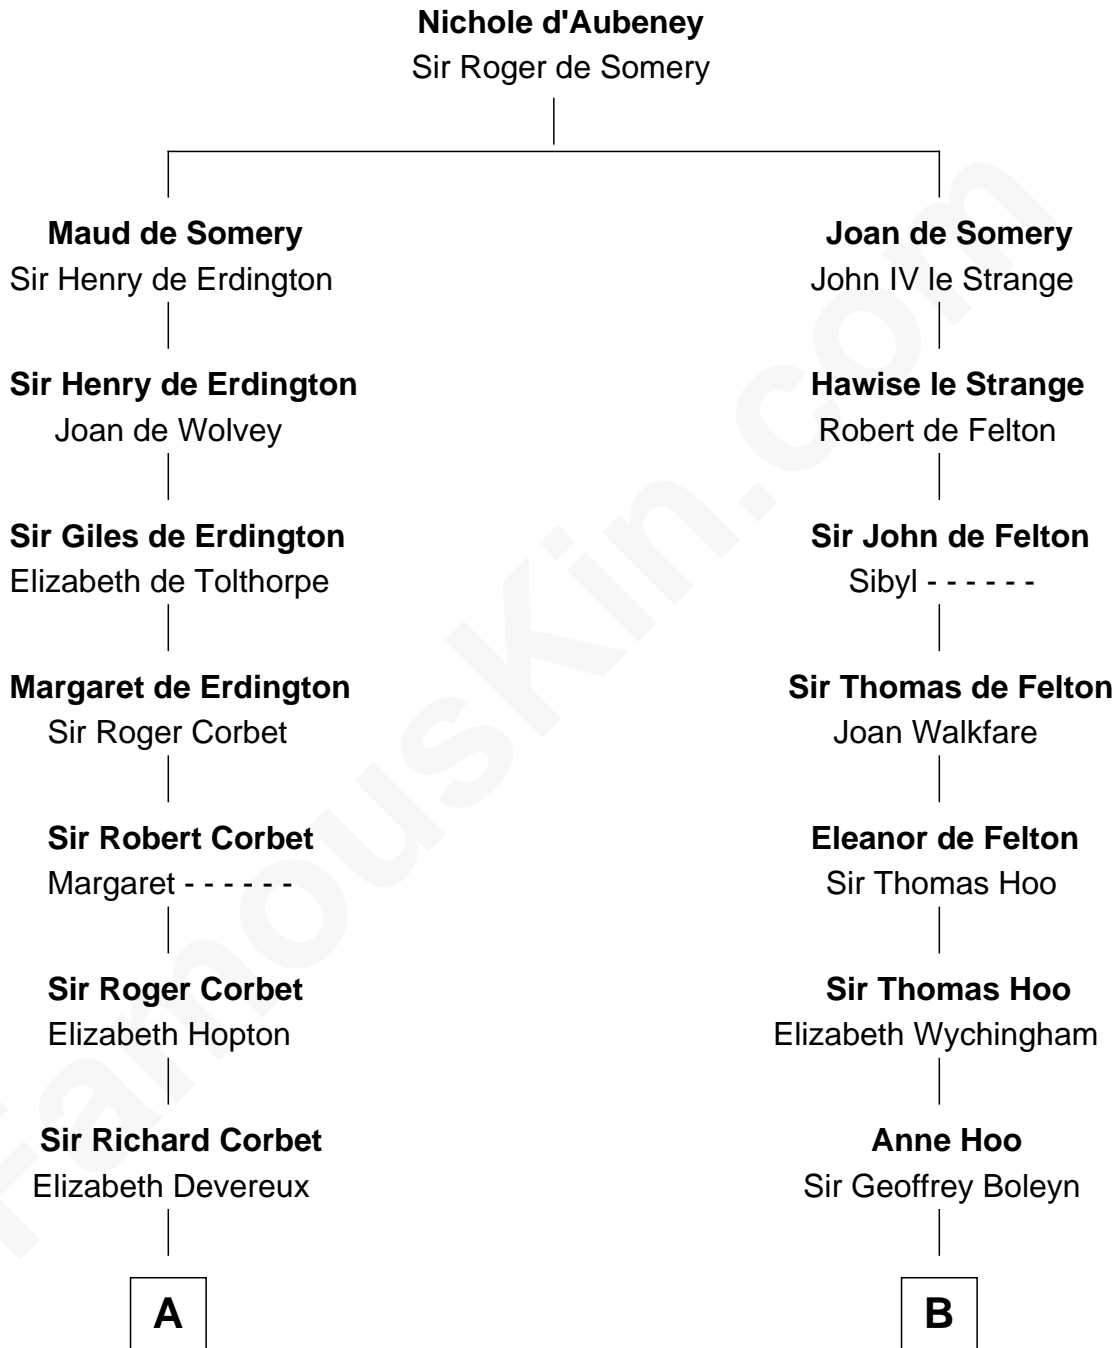

FamousKin.com

Relationship Chart of

Grover Cleveland

22nd and 24th U.S. President

19th cousin of

Lt. Gen. James Brudenell

Leader of the "Charge of the Light Brigade"

FamousKin.com