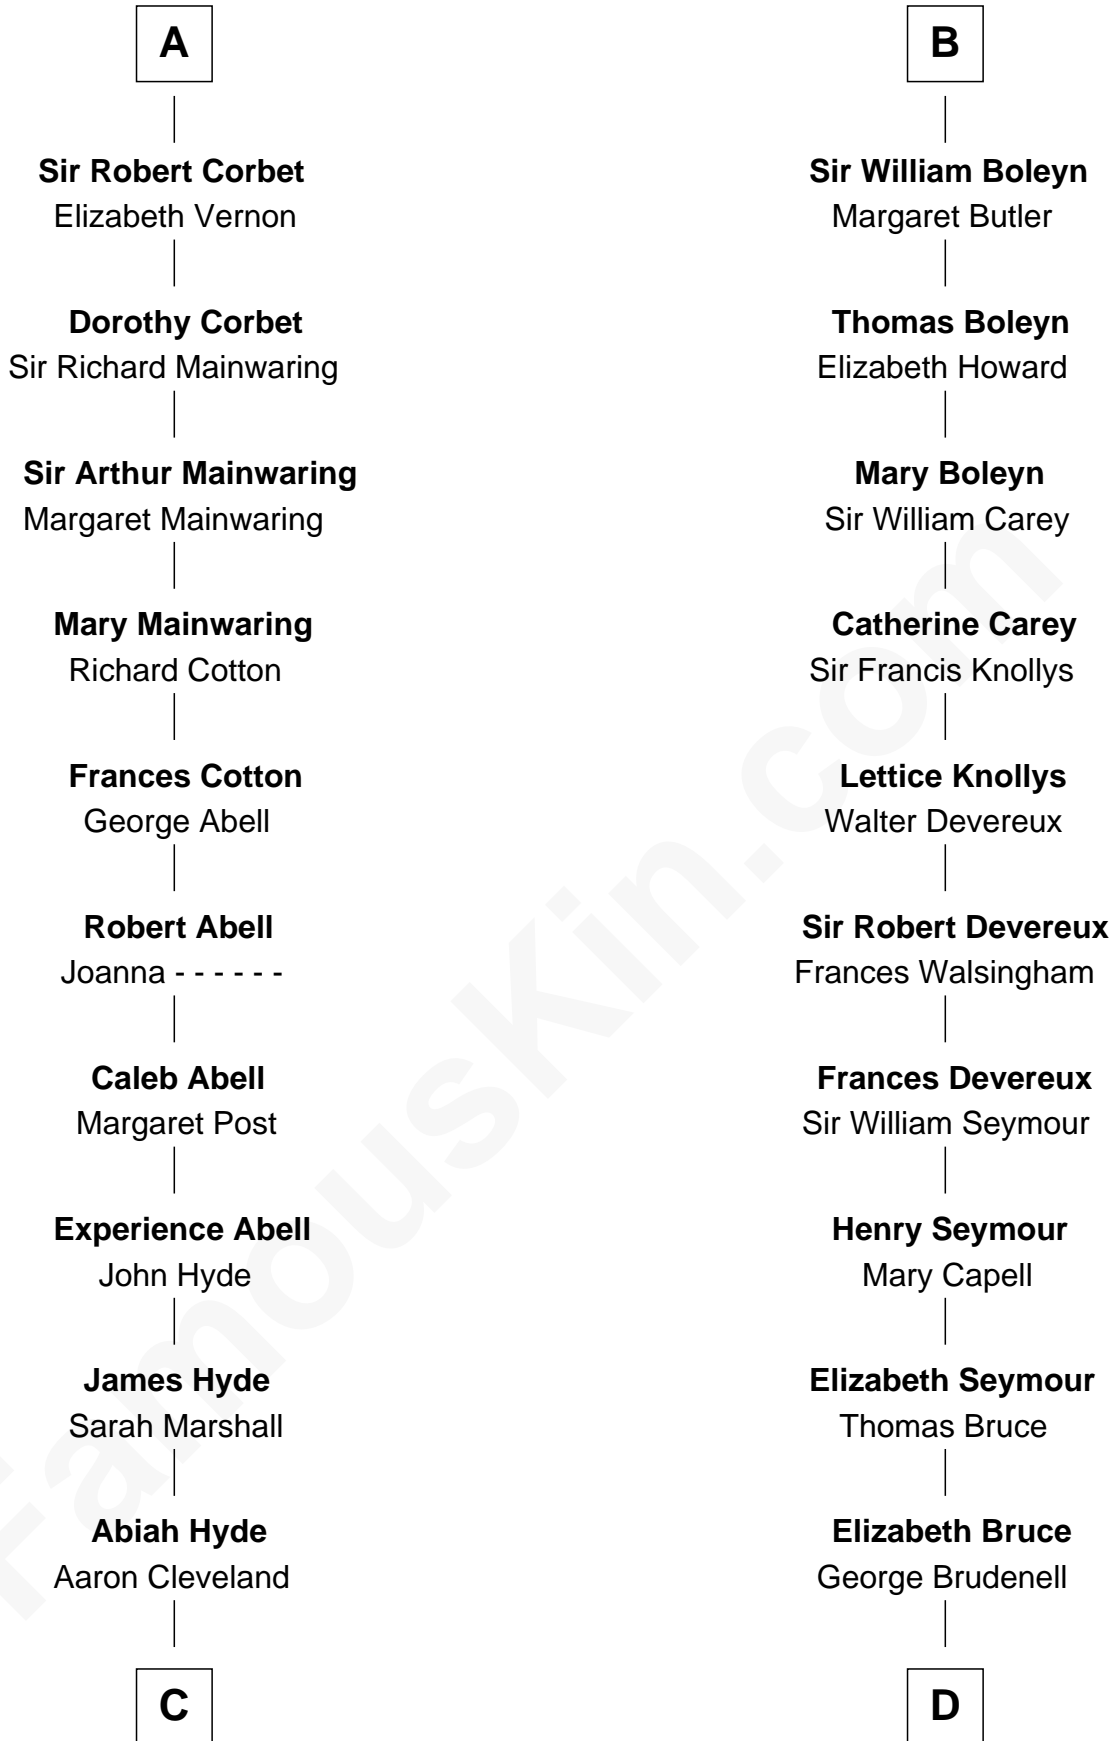

FamousKin.com

Relationship Chart of

Grover Cleveland

22nd and 24th U.S. President

19th cousin of

Lt. Gen. James Brudenell

Leader of the "Charge of the Light Brigade"

FamousKin.com