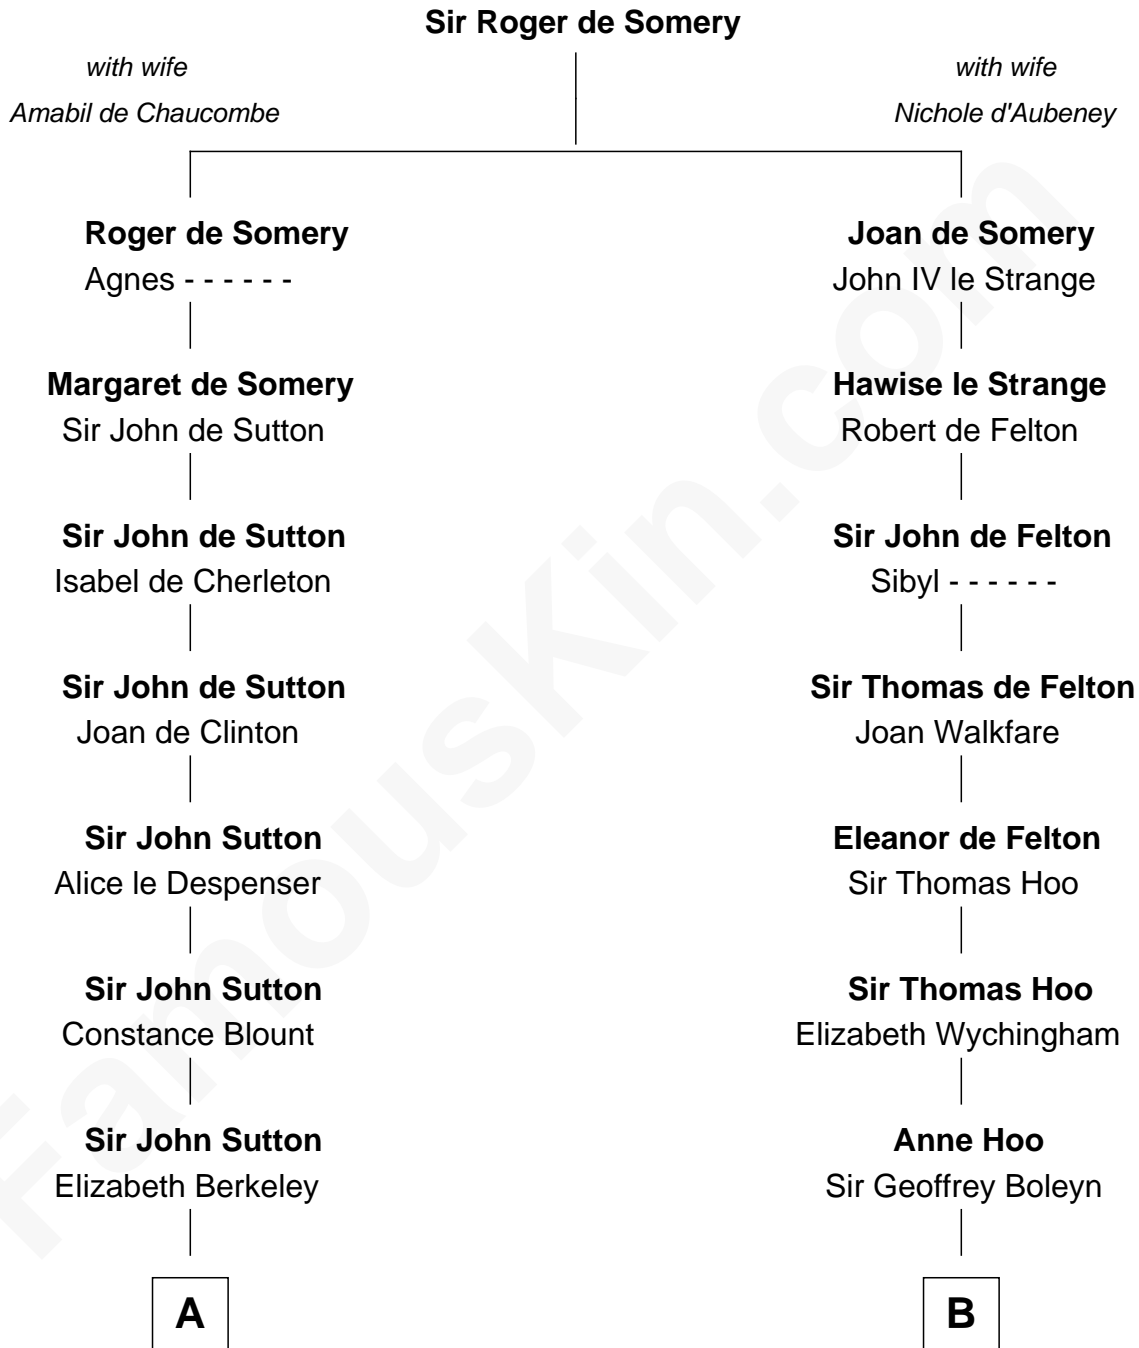

FamousKin.com

Relationship Chart of

Grover Cleveland

22nd and 24th U.S. President

19th cousin of

Lt. Gen. James Brudenell

Leader of the "Charge of the Light Brigade"

FamousKin.com