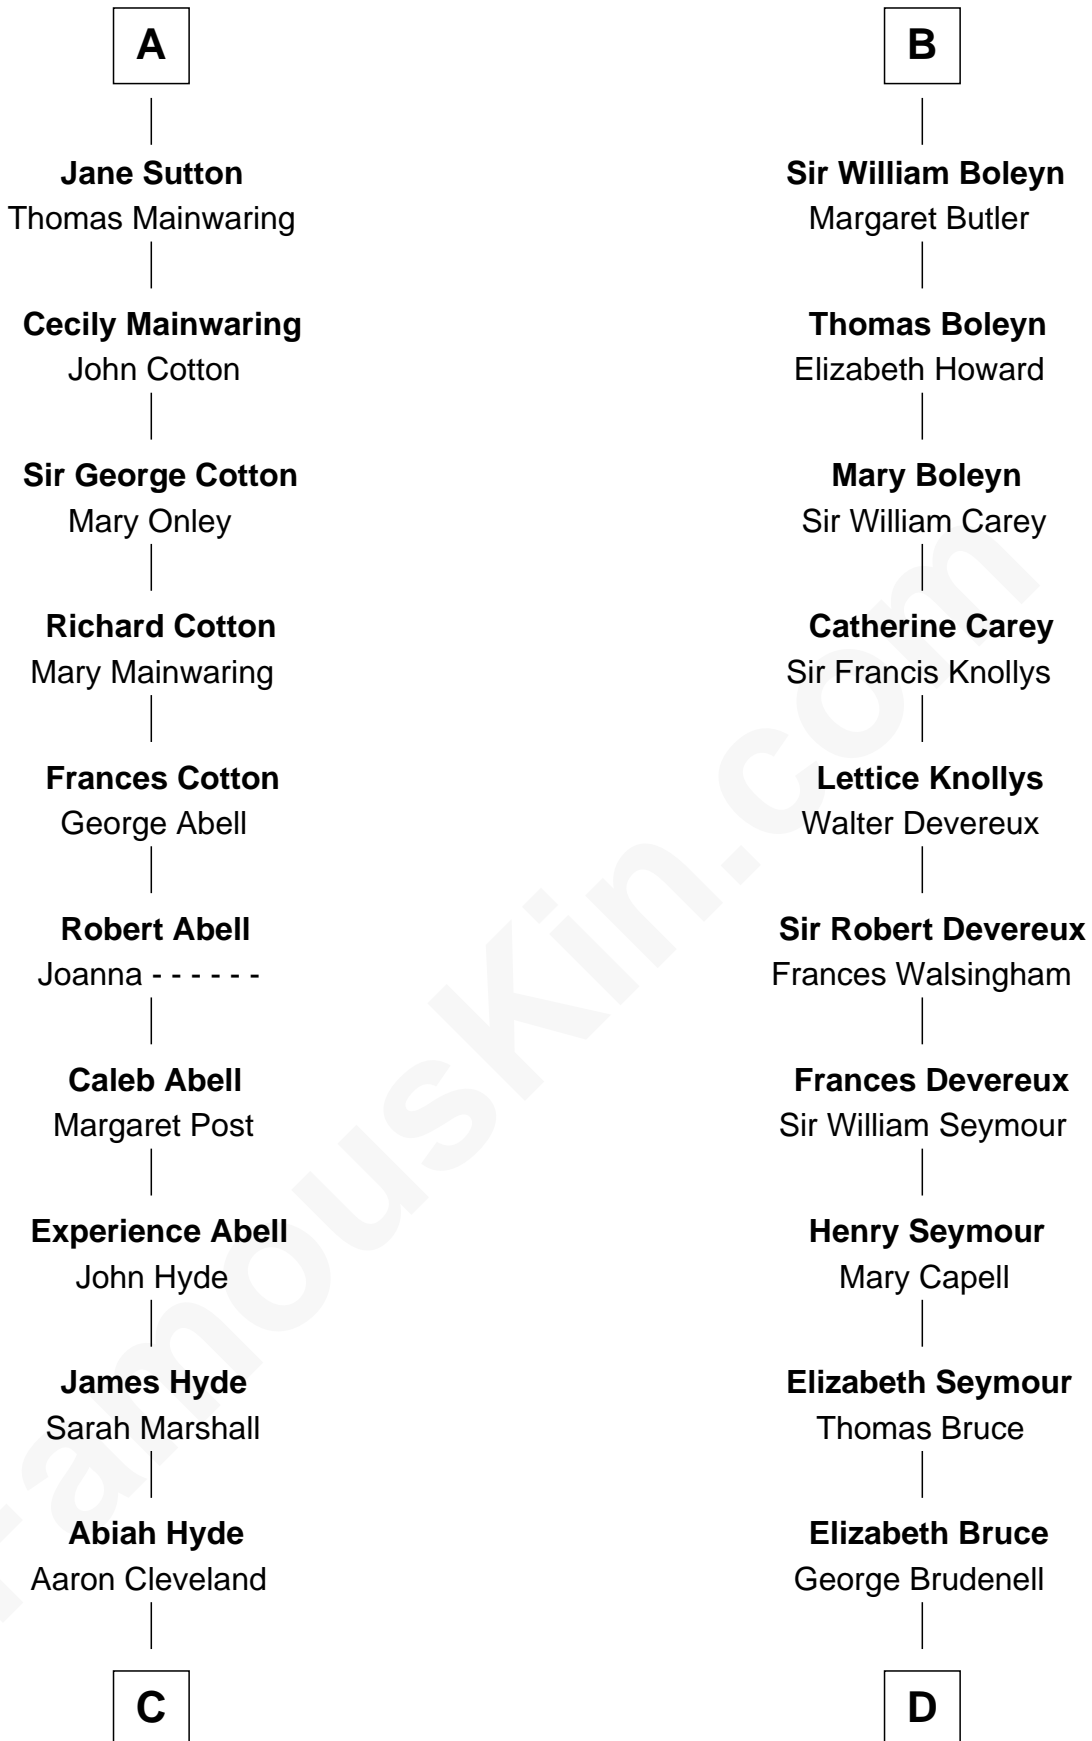

FamousKin.com

Relationship Chart of

Grover Cleveland

22nd and 24th U.S. President

19th cousin of

Lt. Gen. James Brudenell

Leader of the "Charge of the Light Brigade"

FamousKin.com