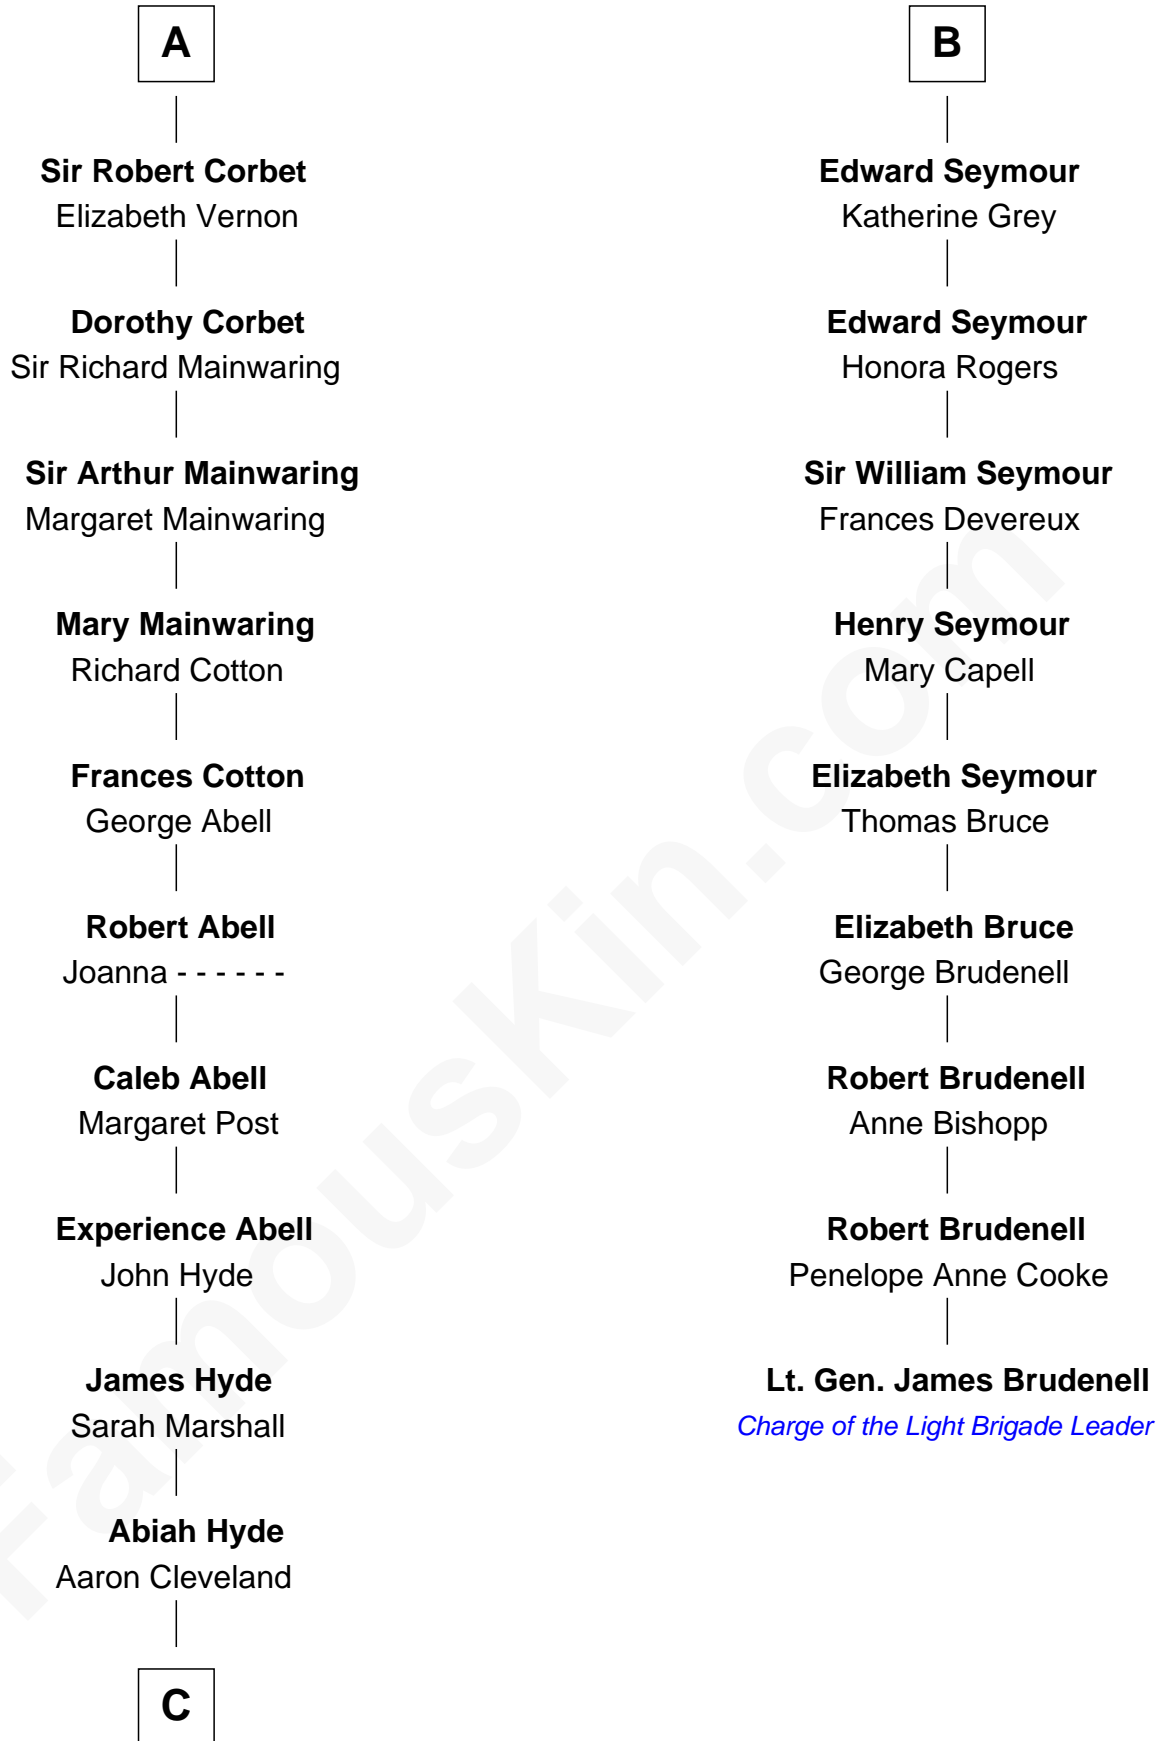

FamousKin.com

Relationship Chart of

Grover Cleveland

22nd and 24th U.S. President

15th cousin 4 times removed of

Lt. Gen. James Brudenell

Leader of the "Charge of the Light Brigade"

FamousKin.com