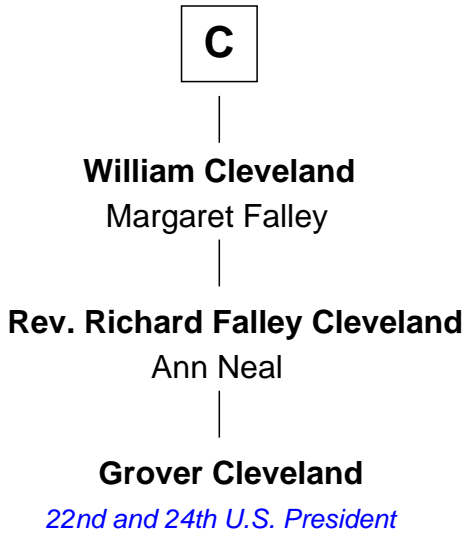

FamousKin.com

Relationship Chart of

Grover Cleveland

22nd and 24th U.S. President

15th cousin 4 times removed of

Lt. Gen. James Brudenell

Leader of the "Charge of the Light Brigade"

FamousKin.com