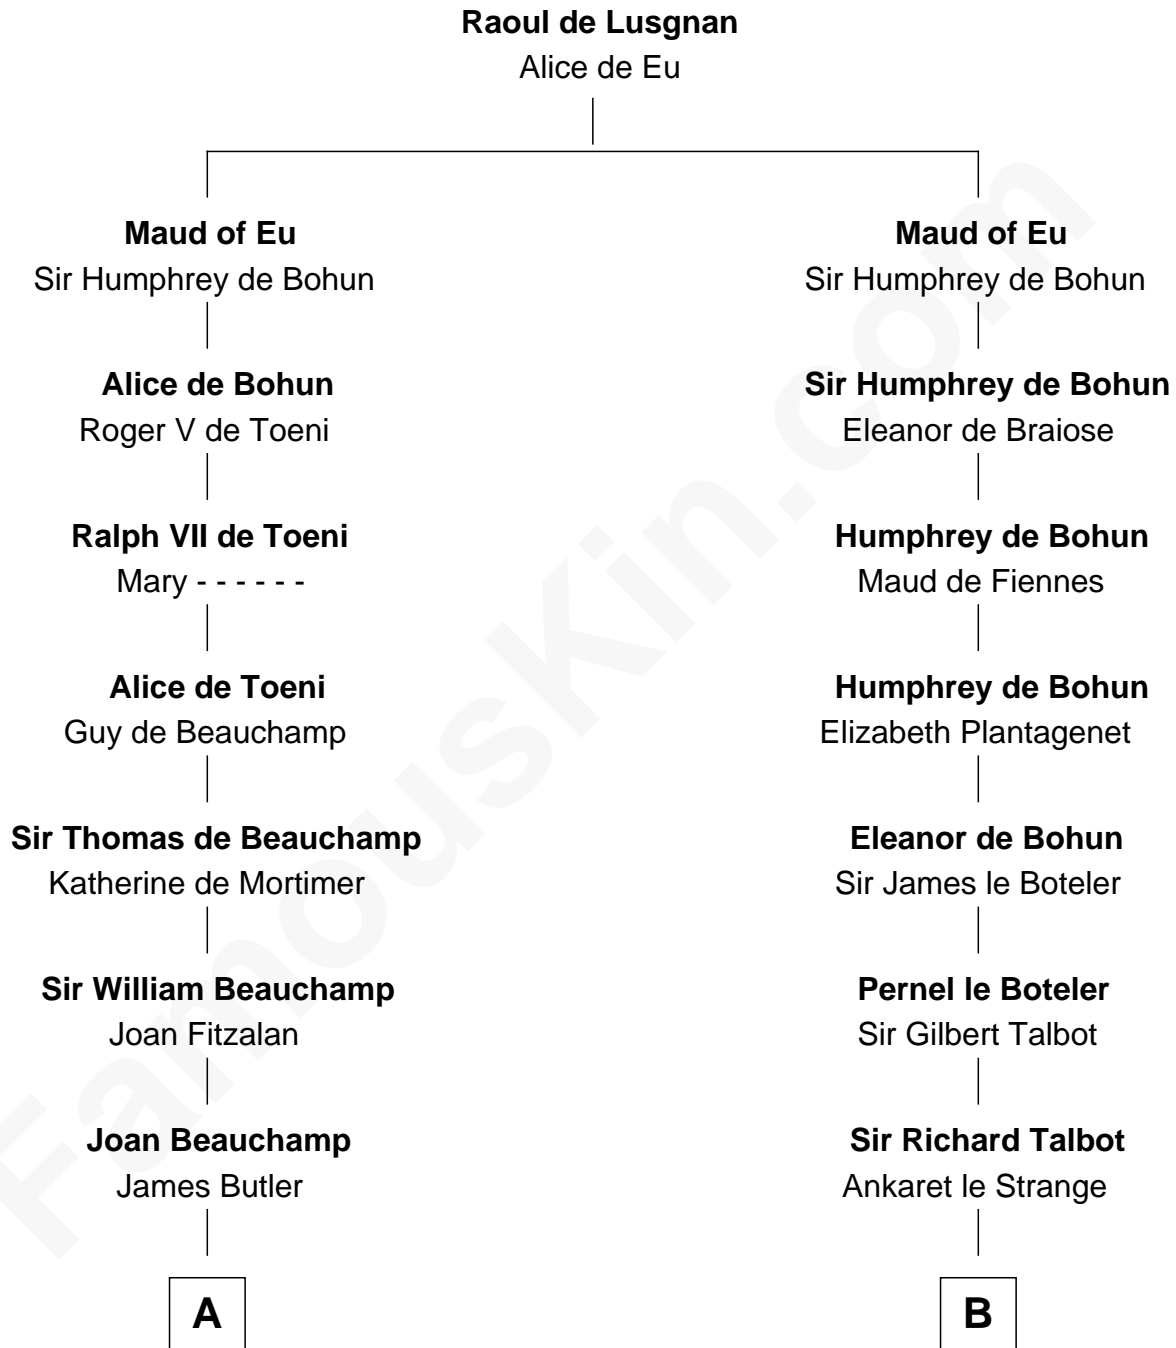

FamousKin.com

Relationship Chart of

Grover Cleveland

22nd and 24th U.S. President

17th cousin 4 times removed of

Jonathan Swift

Author of *Gulliver's Travels*

C

James Hyde
Sarah Marshall

Abiah Hyde
Aaron Cleveland

William Cleveland
Margaret Falley

Rev. Richard Falley Cleveland
Ann Neal

Grover Cleveland
22nd and 24th U.S. President

FamousKin.com