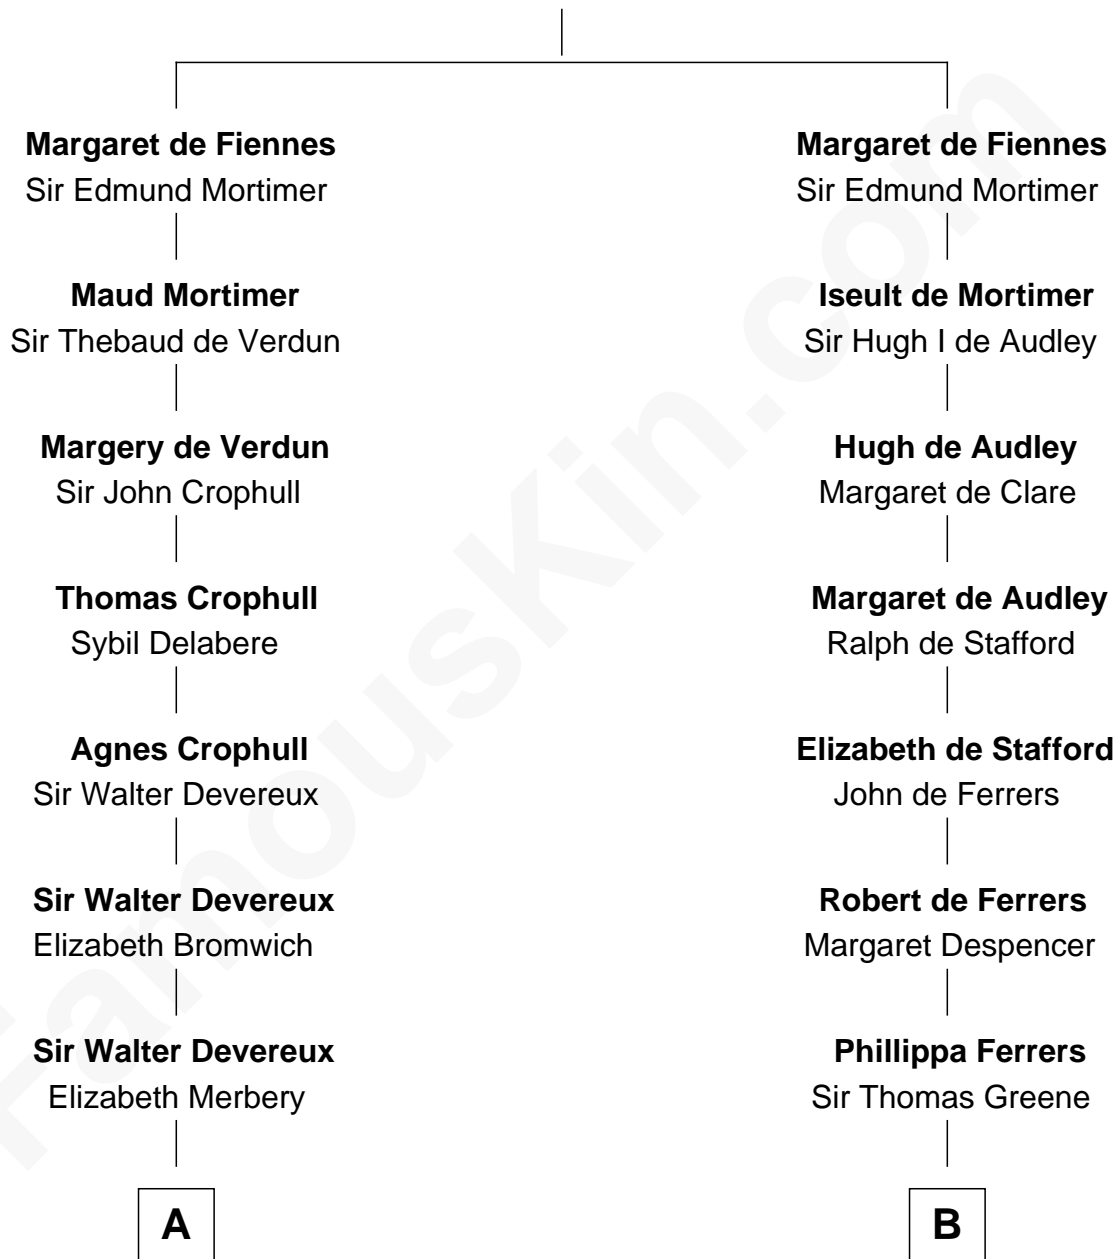

FamousKin.com

Relationship Chart of

Grover Cleveland

22nd and 24th U.S. President

15th cousin 6 times removed of

Jonathan Swift

Author of *Gulliver's Travels*

Sir William de Fiennes

Blanche de Brienne

C

James Hyde
Sarah Marshall

Abiah Hyde
Aaron Cleveland

William Cleveland
Margaret Falley

Rev. Richard Falley Cleveland
Ann Neal

Grover Cleveland
22nd and 24th U.S. President

FamousKin.com