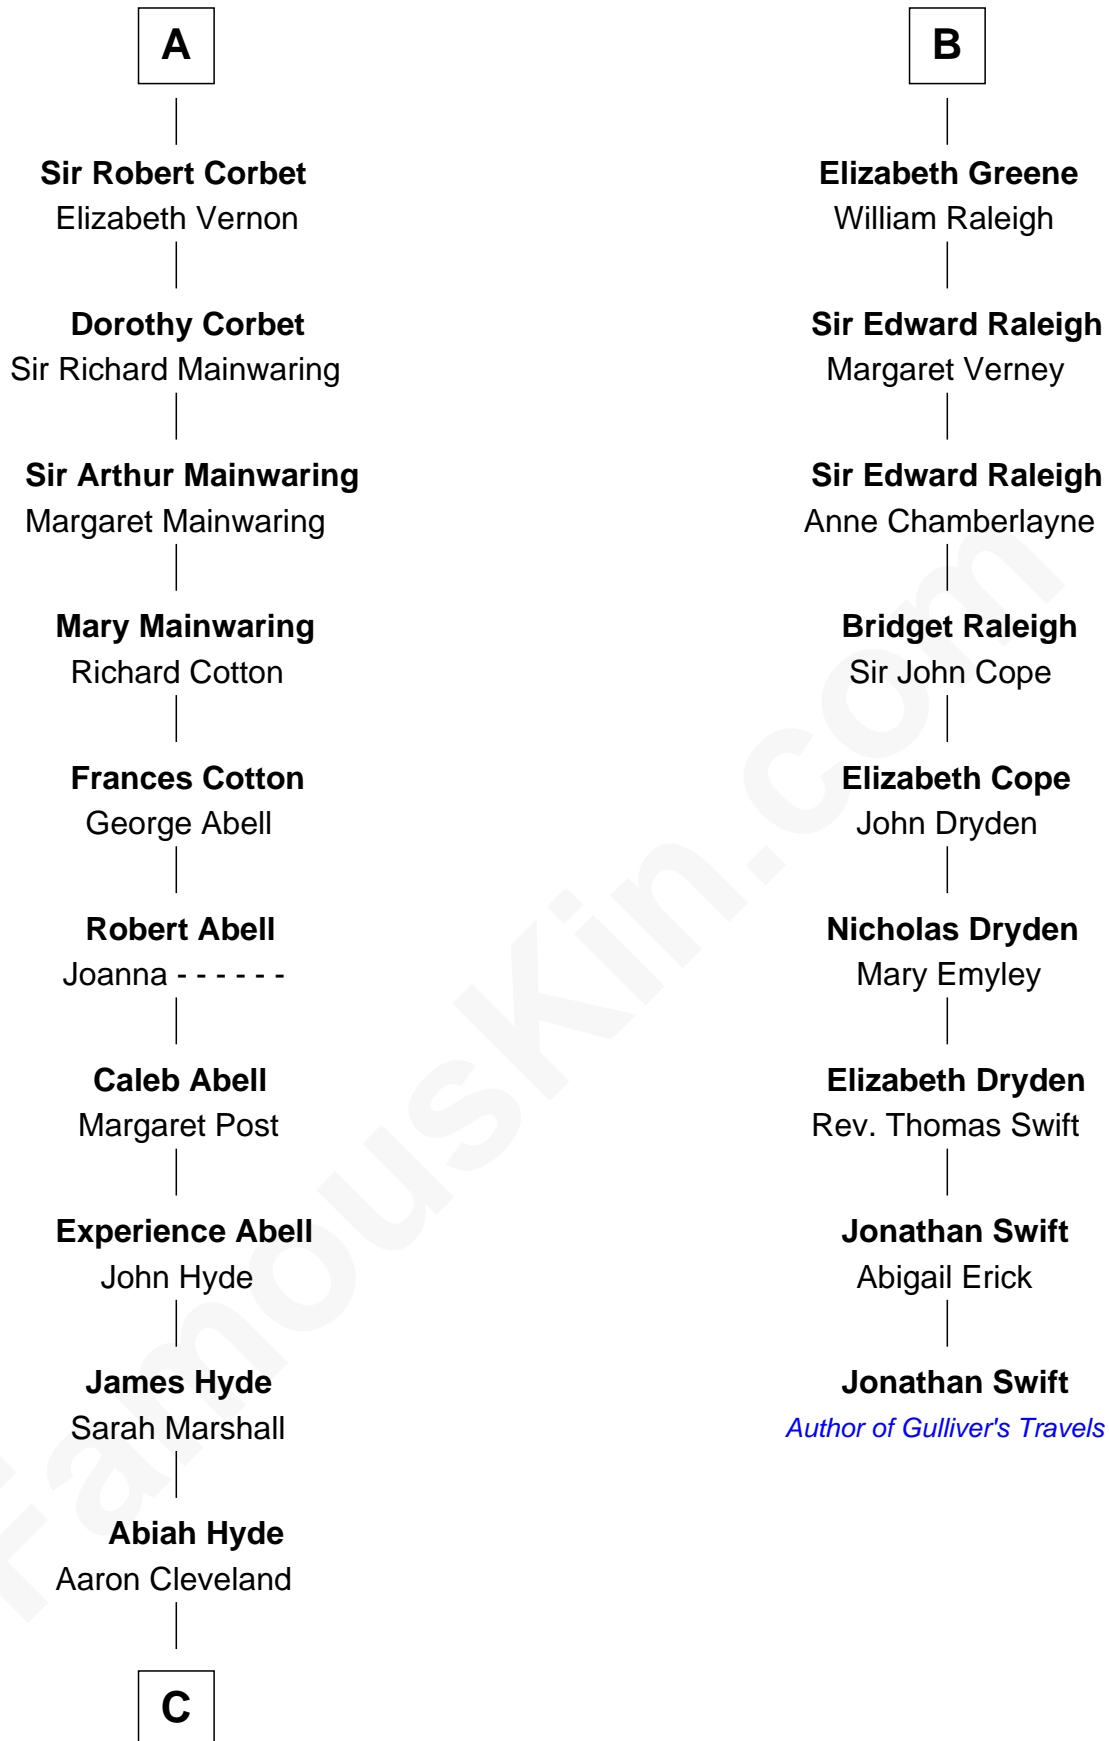

## Relationship Chart of

### Grover Cleveland

22nd and 24th U.S. President

15th cousin 4 times removed of

**Jonathan Swift**

Author of *Gulliver's Travels*

FamousKin.com