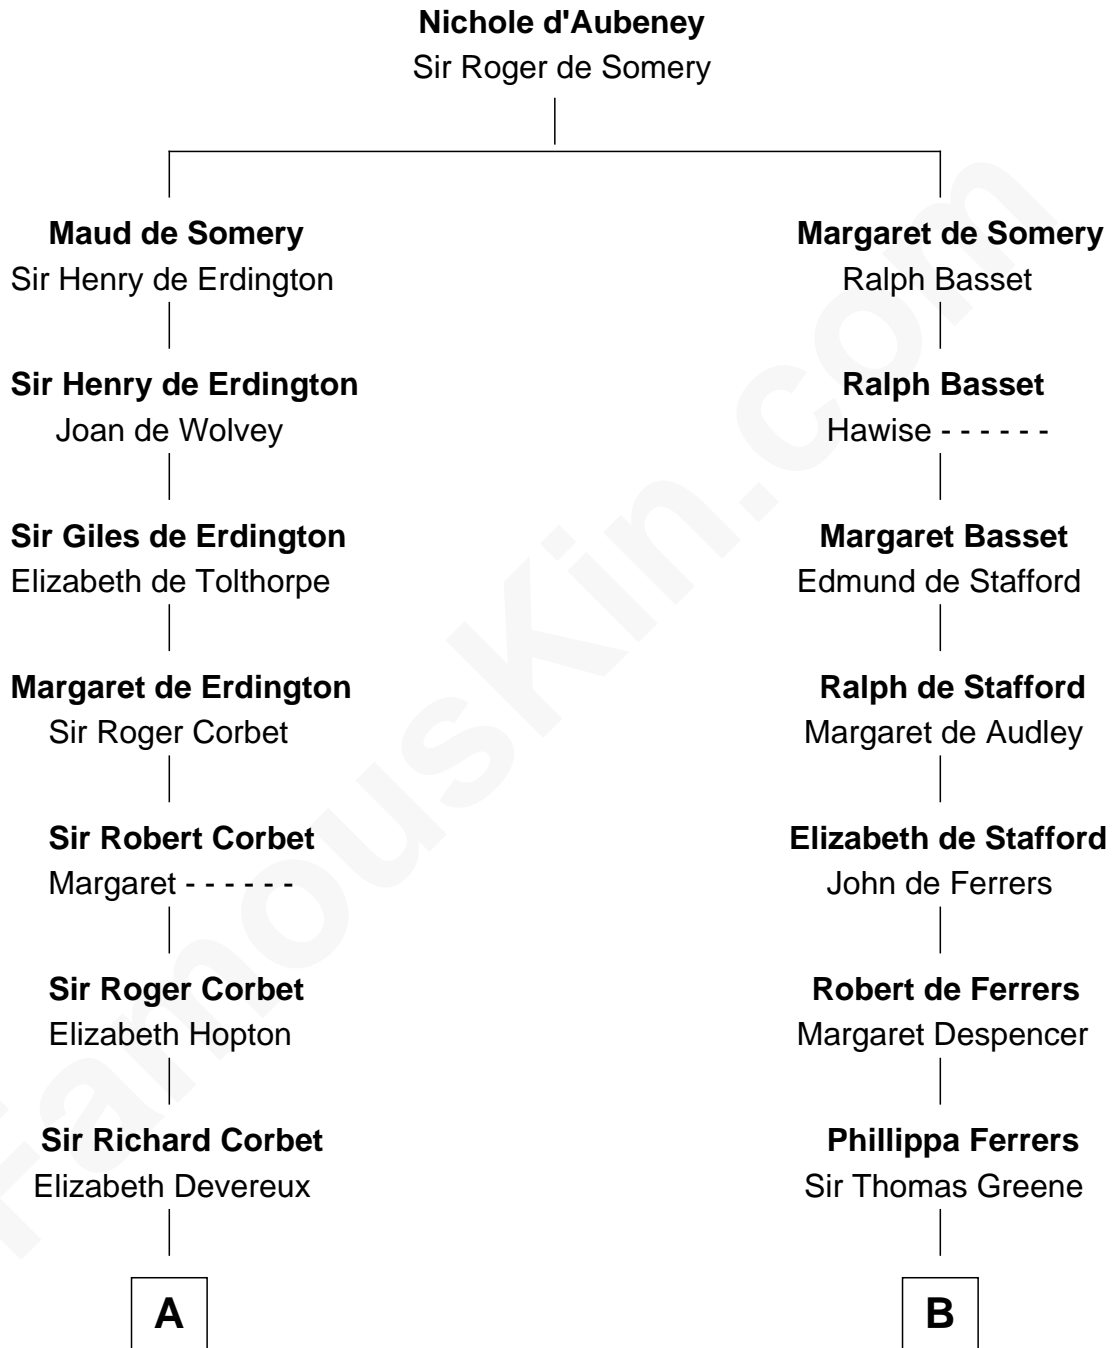

## Relationship Chart of

### Grover Cleveland

22nd and 24th U.S. President

15th cousin 4 times removed of

**Jonathan Swift**

Author of *Gulliver's Travels*

FamousKin.com