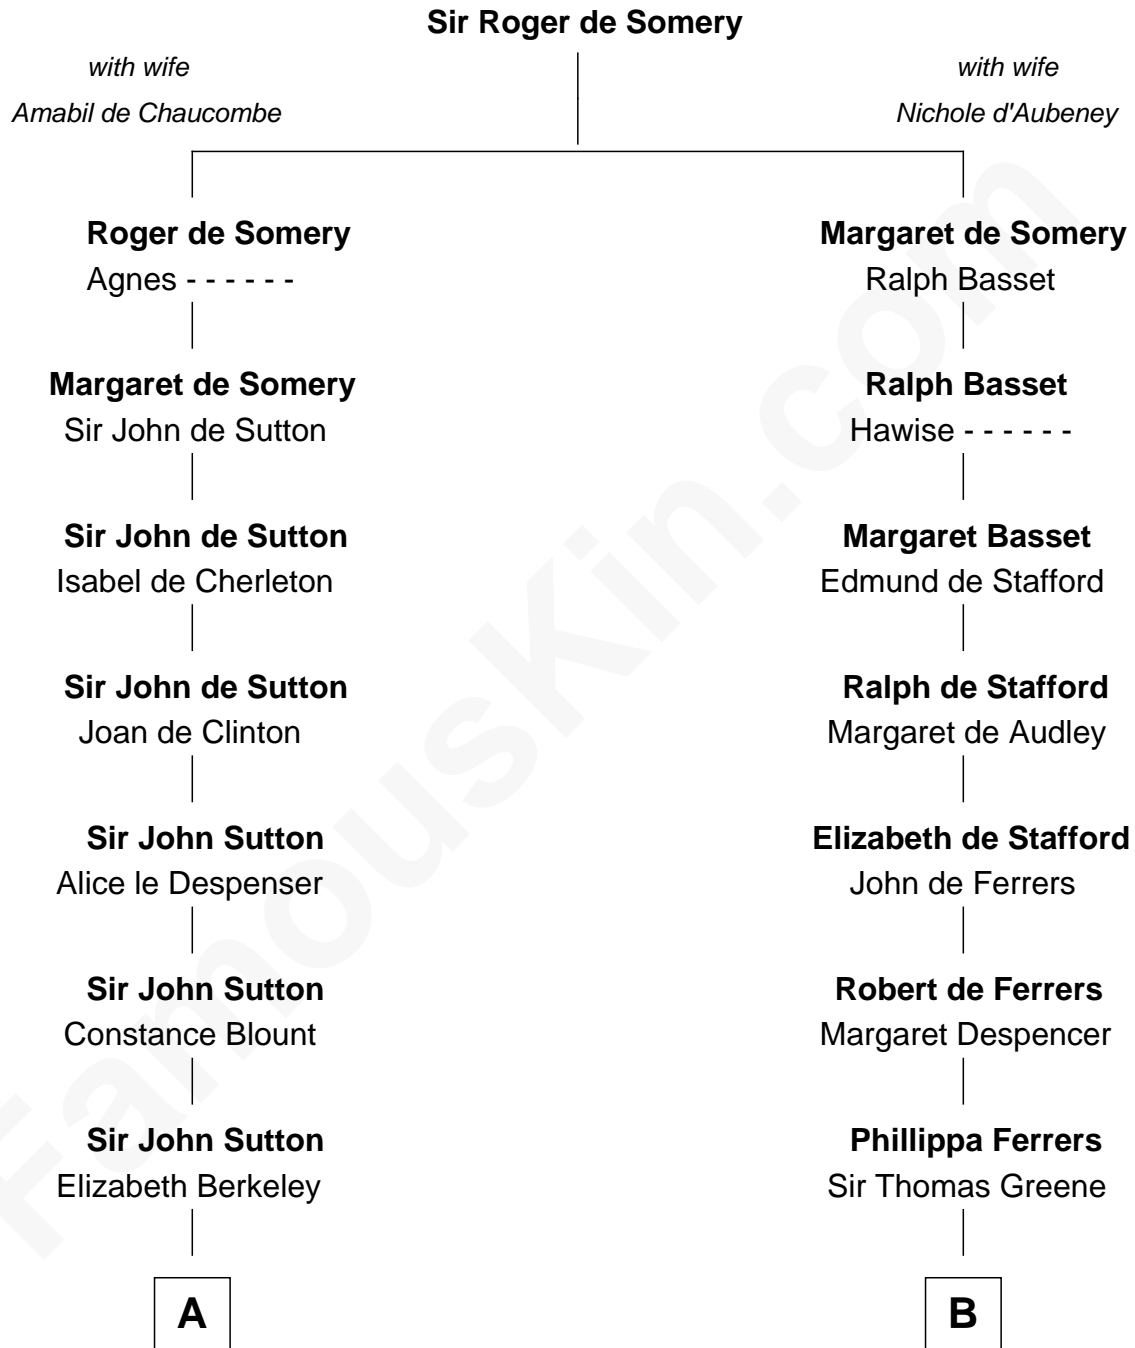

FamousKin.com

Relationship Chart of

Grover Cleveland

22nd and 24th U.S. President

15th cousin 4 times removed of

Jonathan Swift

Author of Gulliver's Travels