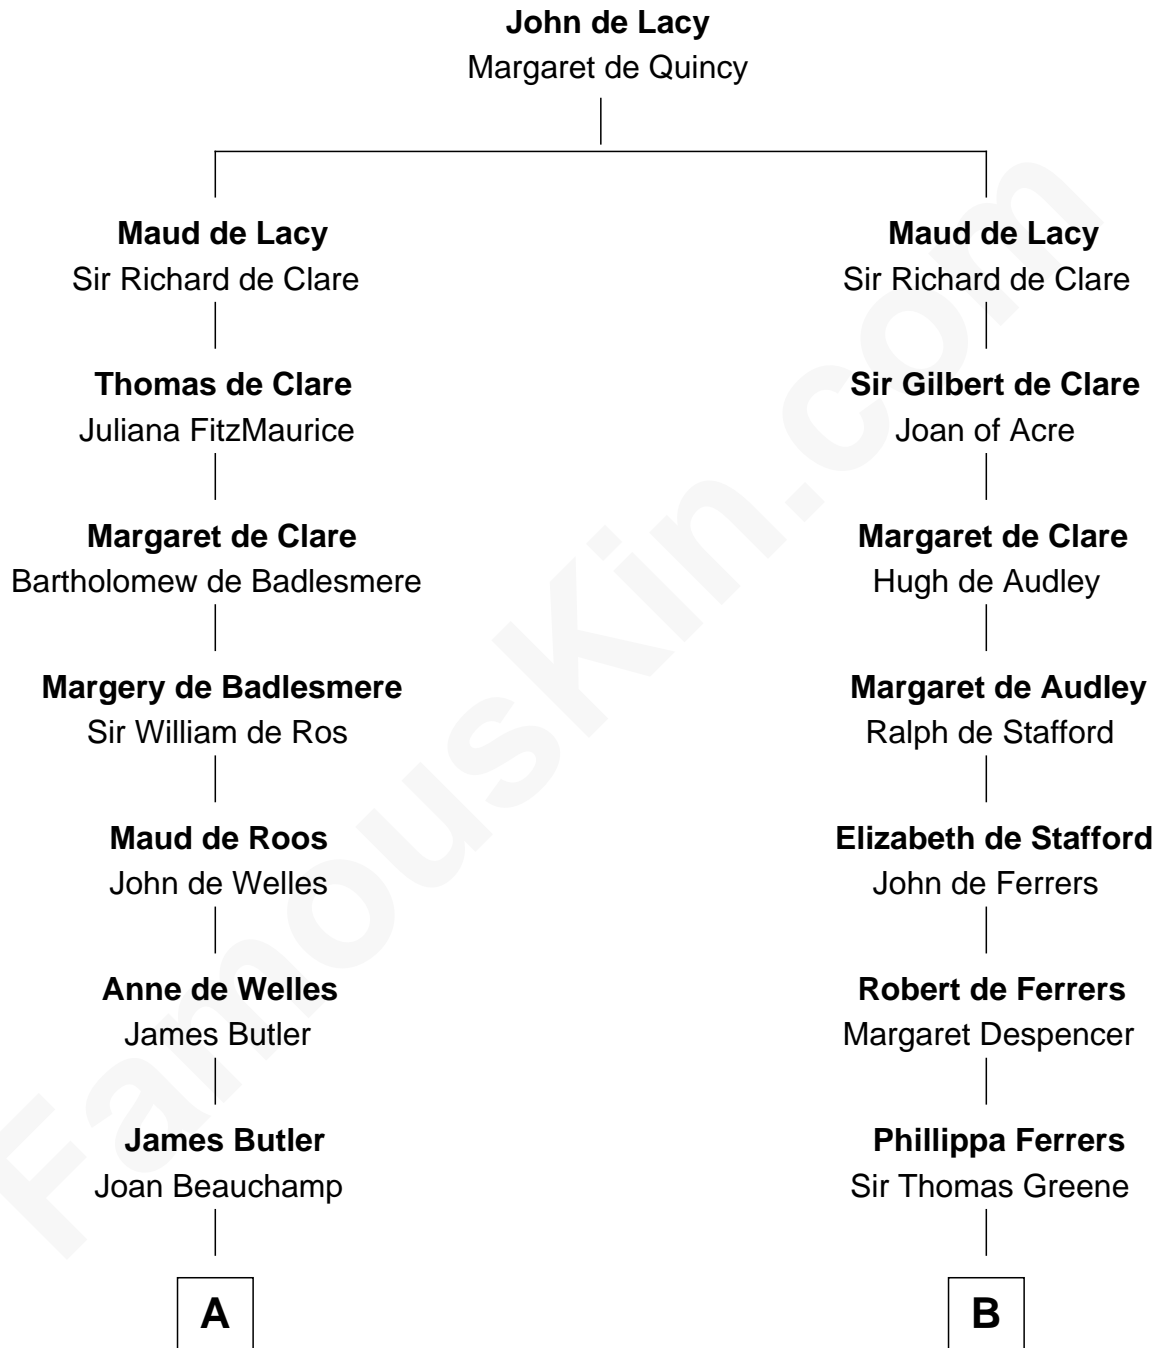

FamousKin.com

Relationship Chart of

Grover Cleveland

22nd and 24th U.S. President

15th cousin 6 times removed of

Jonathan Swift

Author of *Gulliver's Travels*

C

James Hyde
Sarah Marshall

Abiah Hyde
Aaron Cleveland

William Cleveland
Margaret Falley

Rev. Richard Falley Cleveland
Ann Neal

Grover Cleveland
22nd and 24th U.S. President

FamousKin.com