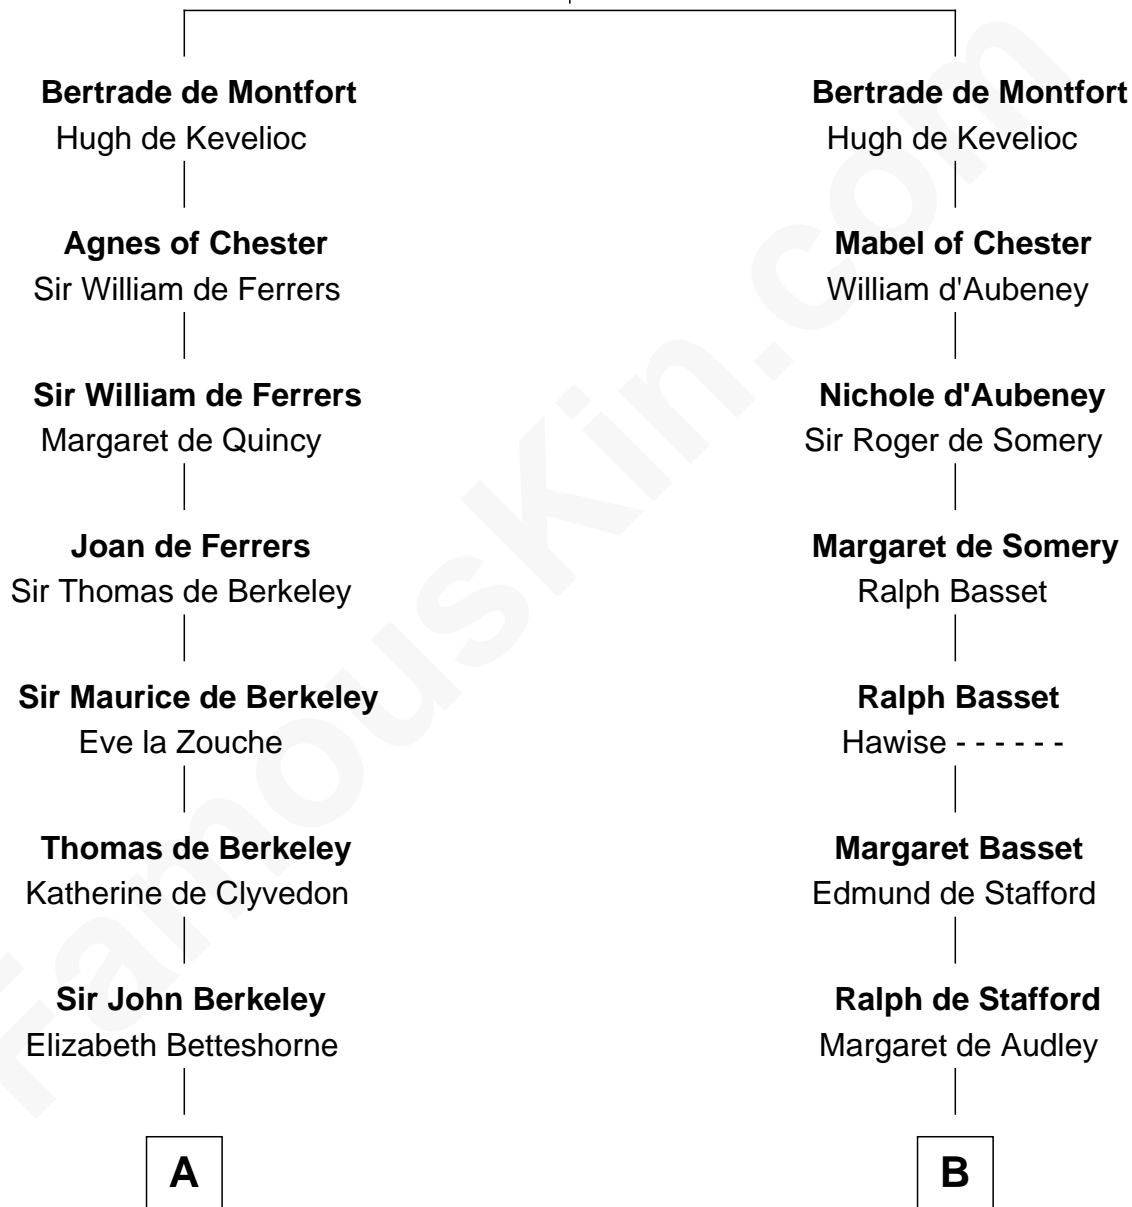

FamousKin.com

Relationship Chart of

Grover Cleveland

22nd and 24th U.S. President

18th cousin 2 times removed of

Jonathan Swift

Author of *Gulliver's Travels*

Simon III de Montfort

Maud - - - - -

C

Abiah Hyde
Aaron Cleveland

William Cleveland
Margaret Falley

Rev. Richard Falley Cleveland
Ann Neal

Grover Cleveland
22nd and 24th U.S. President

D

Jonathan Swift
Abigail Erick

Jonathan Swift
Author of Gulliver's Travels

FamousKin.com