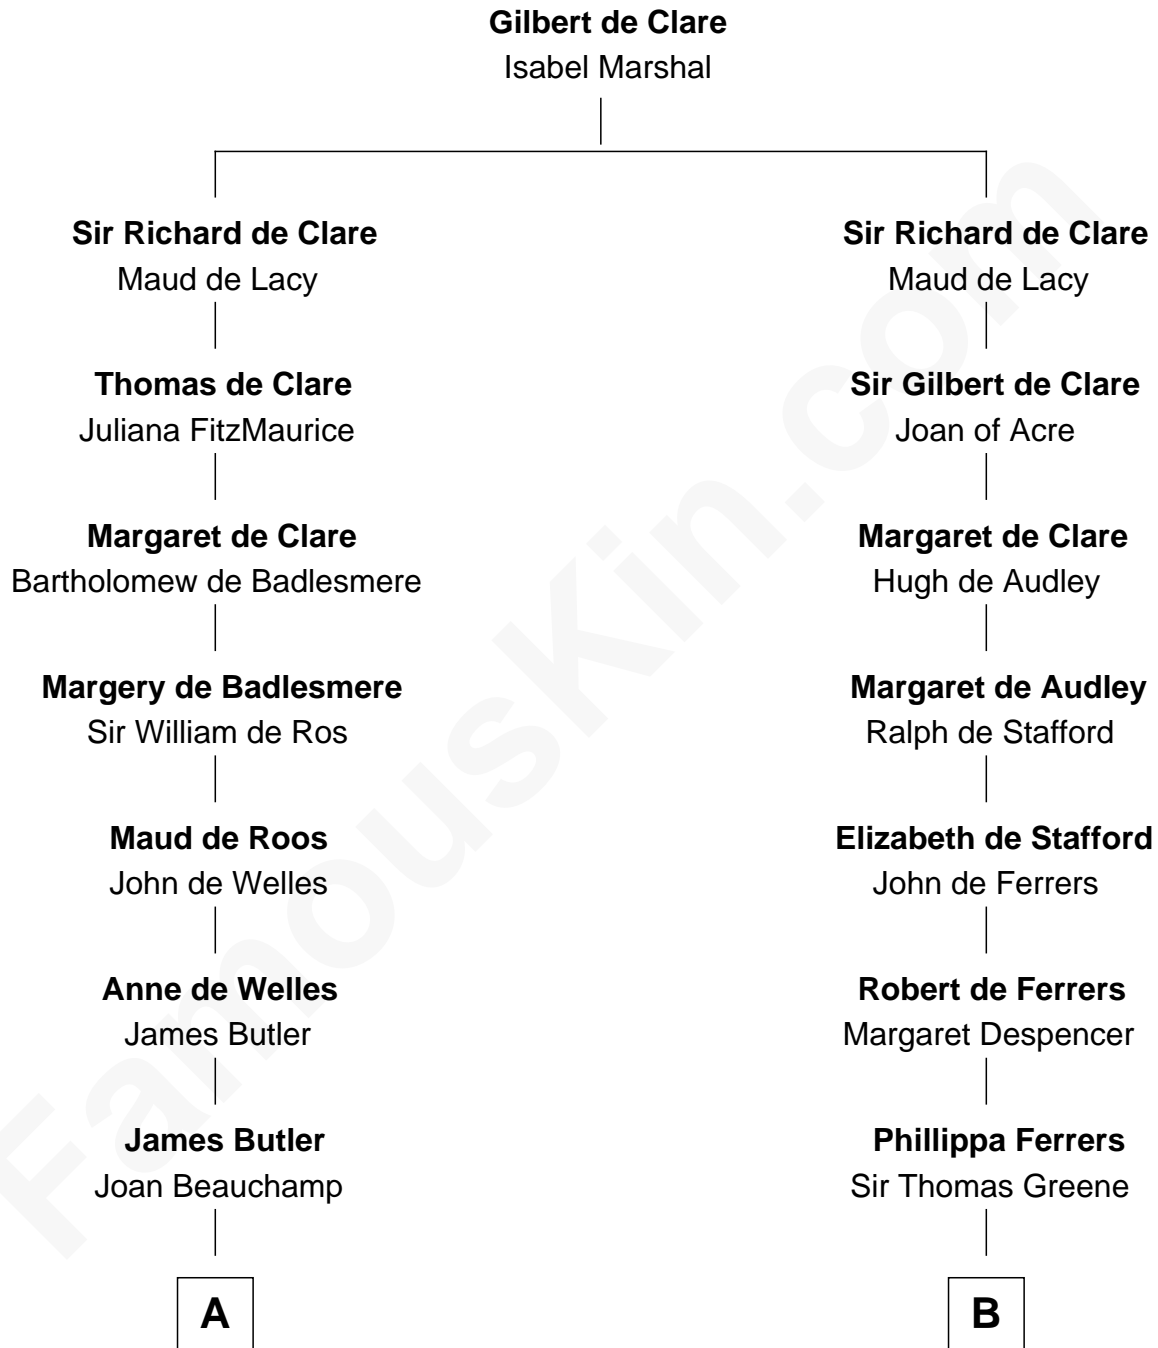

## Relationship Chart of

### Grover Cleveland

22nd and 24th U.S. President

15th cousin 6 times removed of

**Jonathan Swift**

Author of *Gulliver's Travels*

**C**

James Hyde  
Sarah Marshall

Abiah Hyde  
Aaron Cleveland

William Cleveland  
Margaret Falley

Rev. Richard Falley Cleveland  
Ann Neal

Grover Cleveland  
*22nd and 24th U.S. President*

FamousKin.com