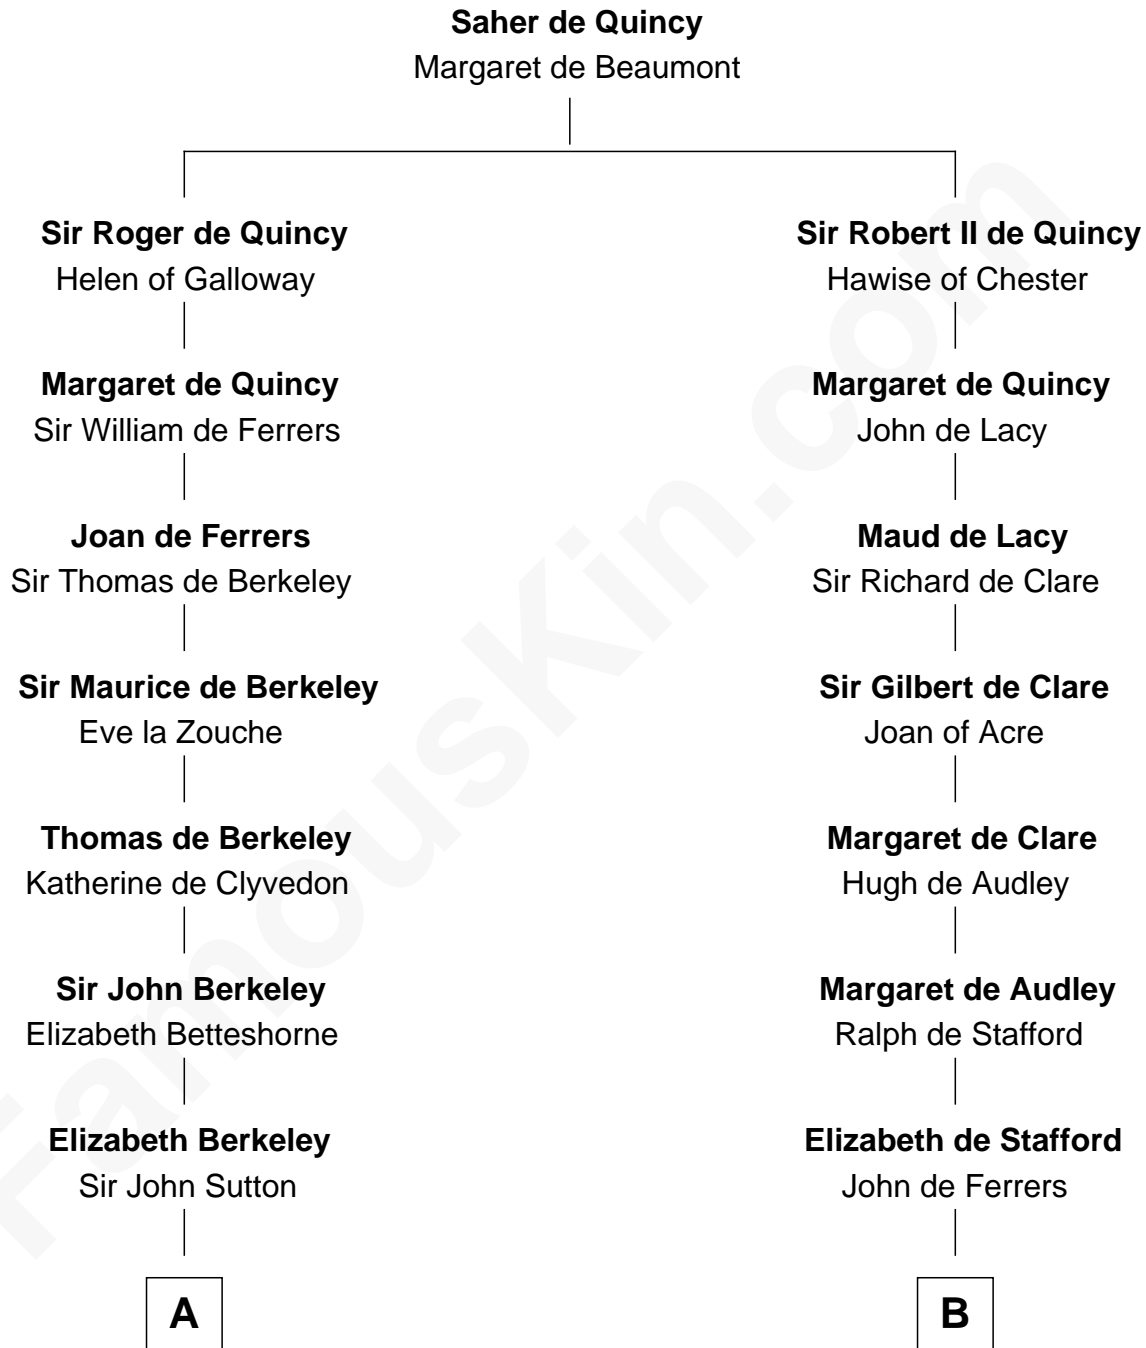

FamousKin.com

Relationship Chart of

Grover Cleveland

22nd and 24th U.S. President

17th cousin 2 times removed of

Jonathan Swift

Author of *Gulliver's Travels*

C

William Cleveland

Margaret Falley

Rev. Richard Falley Cleveland

Ann Neal

Grover Cleveland

22nd and 24th U.S. President

FamousKin.com