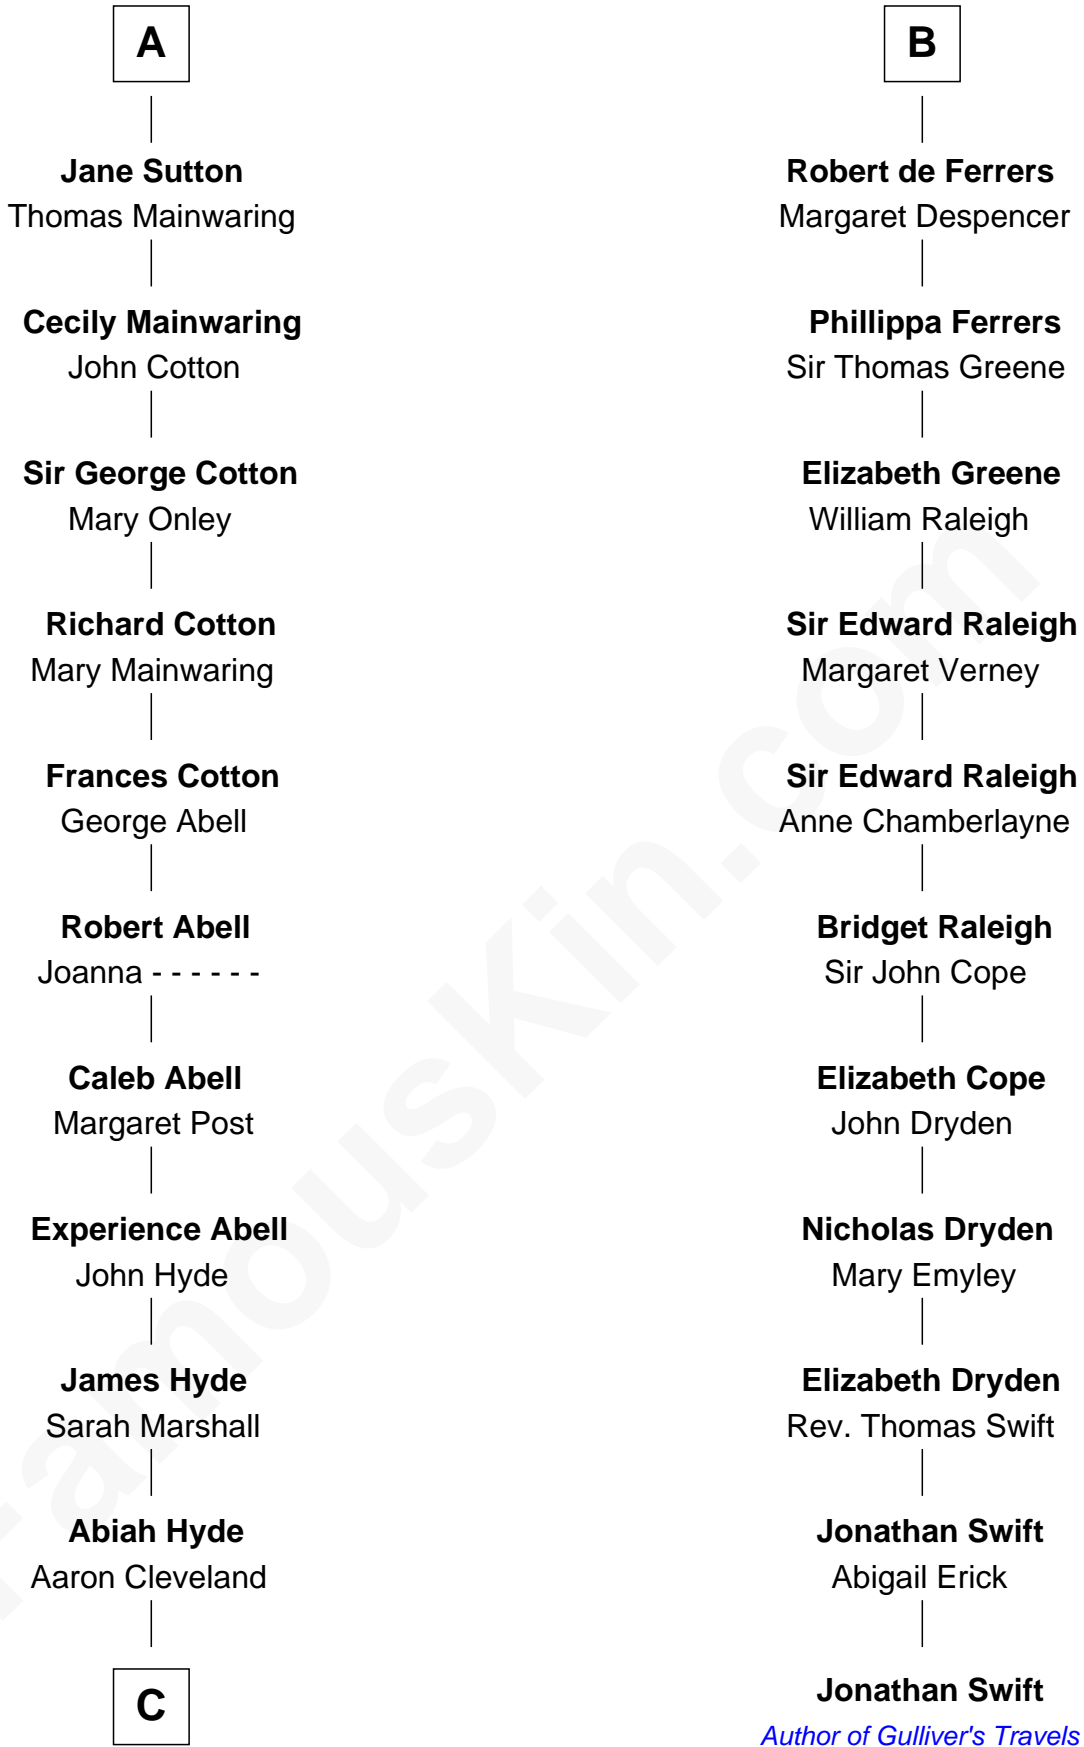

FamousKin.com

Relationship Chart of

Grover Cleveland

22nd and 24th U.S. President

17th cousin 2 times removed of

Jonathan Swift

Author of *Gulliver's Travels*

C

William Cleveland

Margaret Falley

Rev. Richard Falley Cleveland

Ann Neal

Grover Cleveland

22nd and 24th U.S. President

FamousKin.com