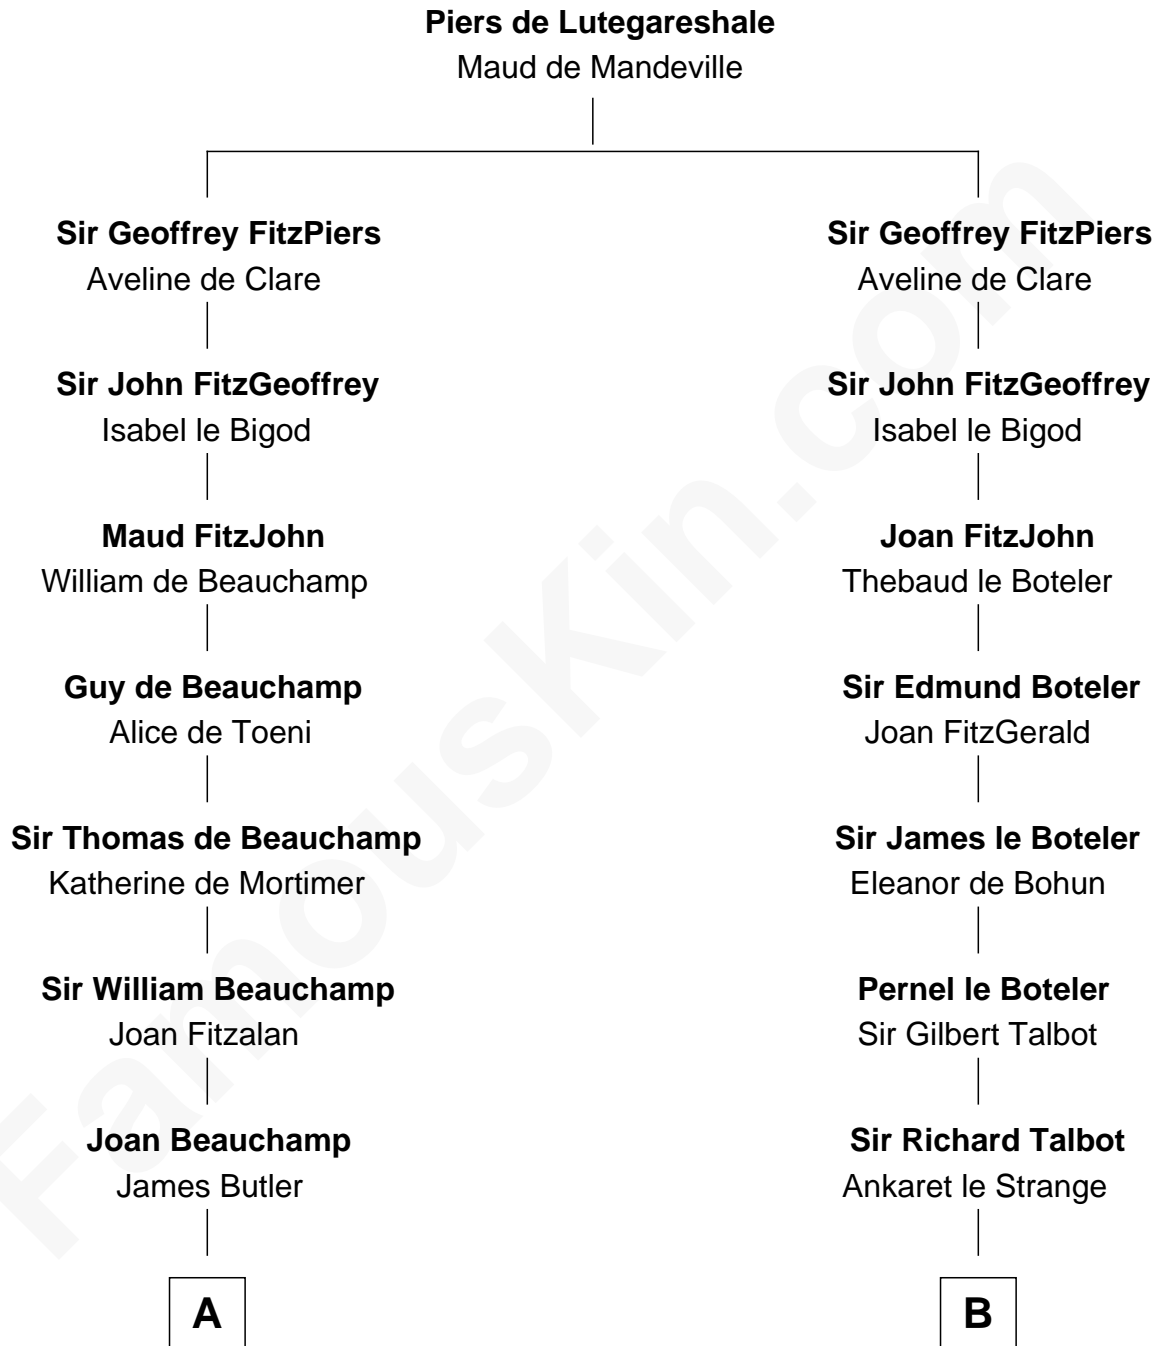

FamousKin.com

Relationship Chart of

Grover Cleveland

22nd and 24th U.S. President

17th cousin 4 times removed of

Jonathan Swift

Author of *Gulliver's Travels*

C

James Hyde
Sarah Marshall

Abiah Hyde
Aaron Cleveland

William Cleveland
Margaret Falley

Rev. Richard Falley Cleveland
Ann Neal

Grover Cleveland
22nd and 24th U.S. President

FamousKin.com