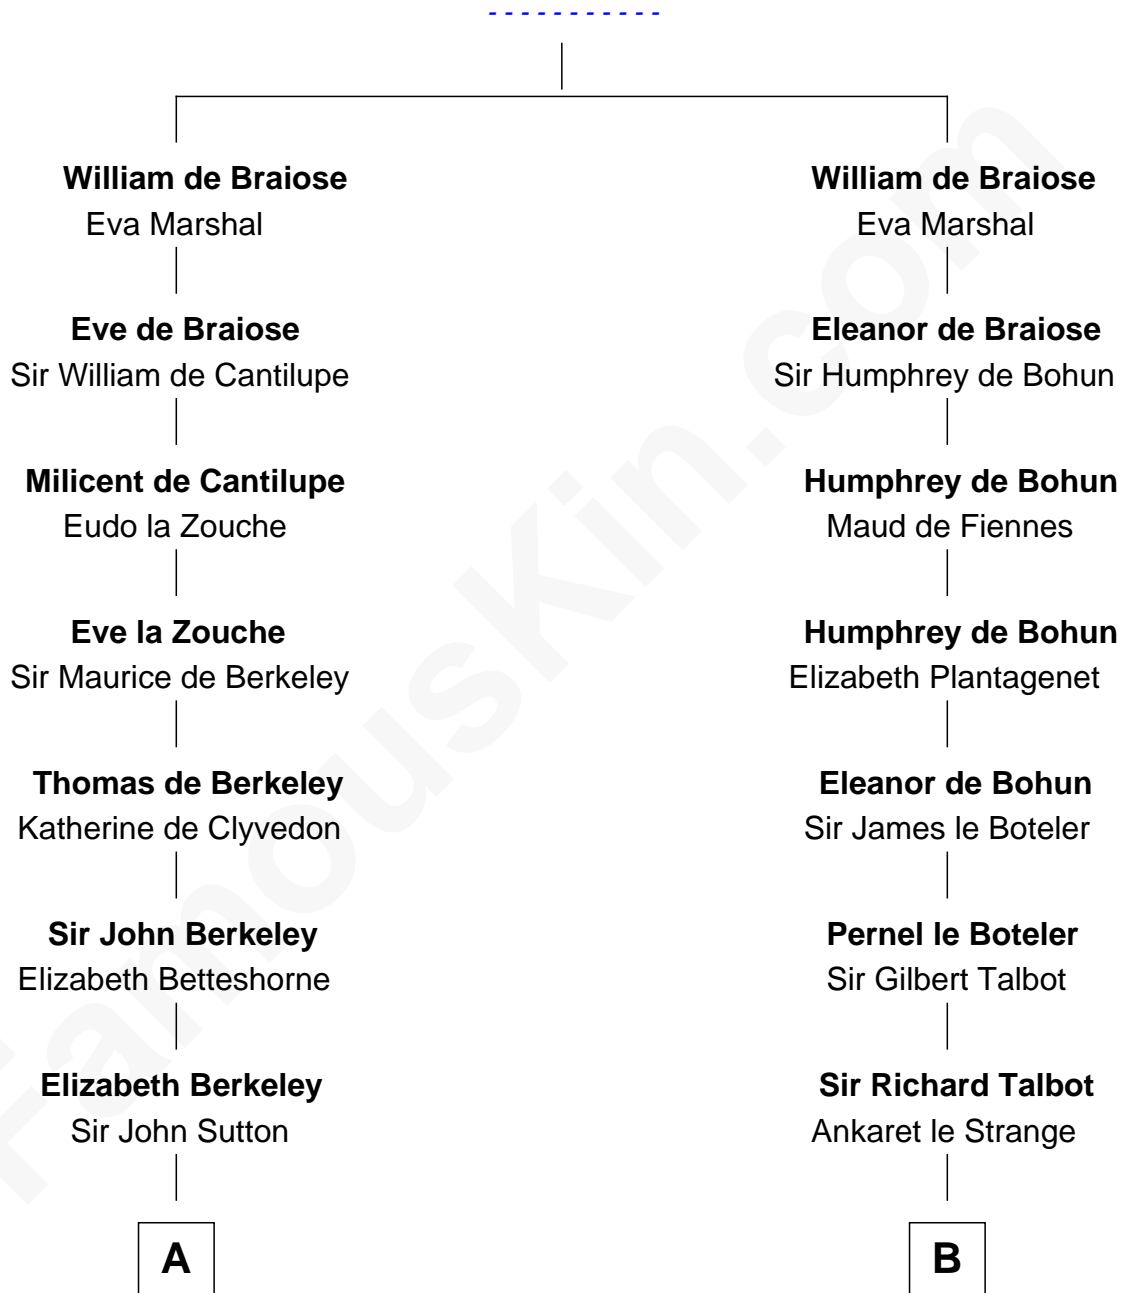

FamousKin.com

Relationship Chart of

Grover Cleveland

22nd and 24th U.S. President

17th cousin 2 times removed of

Jonathan Swift

Author of *Gulliver's Travels*

Reginald de Braiose

FamousKin.com