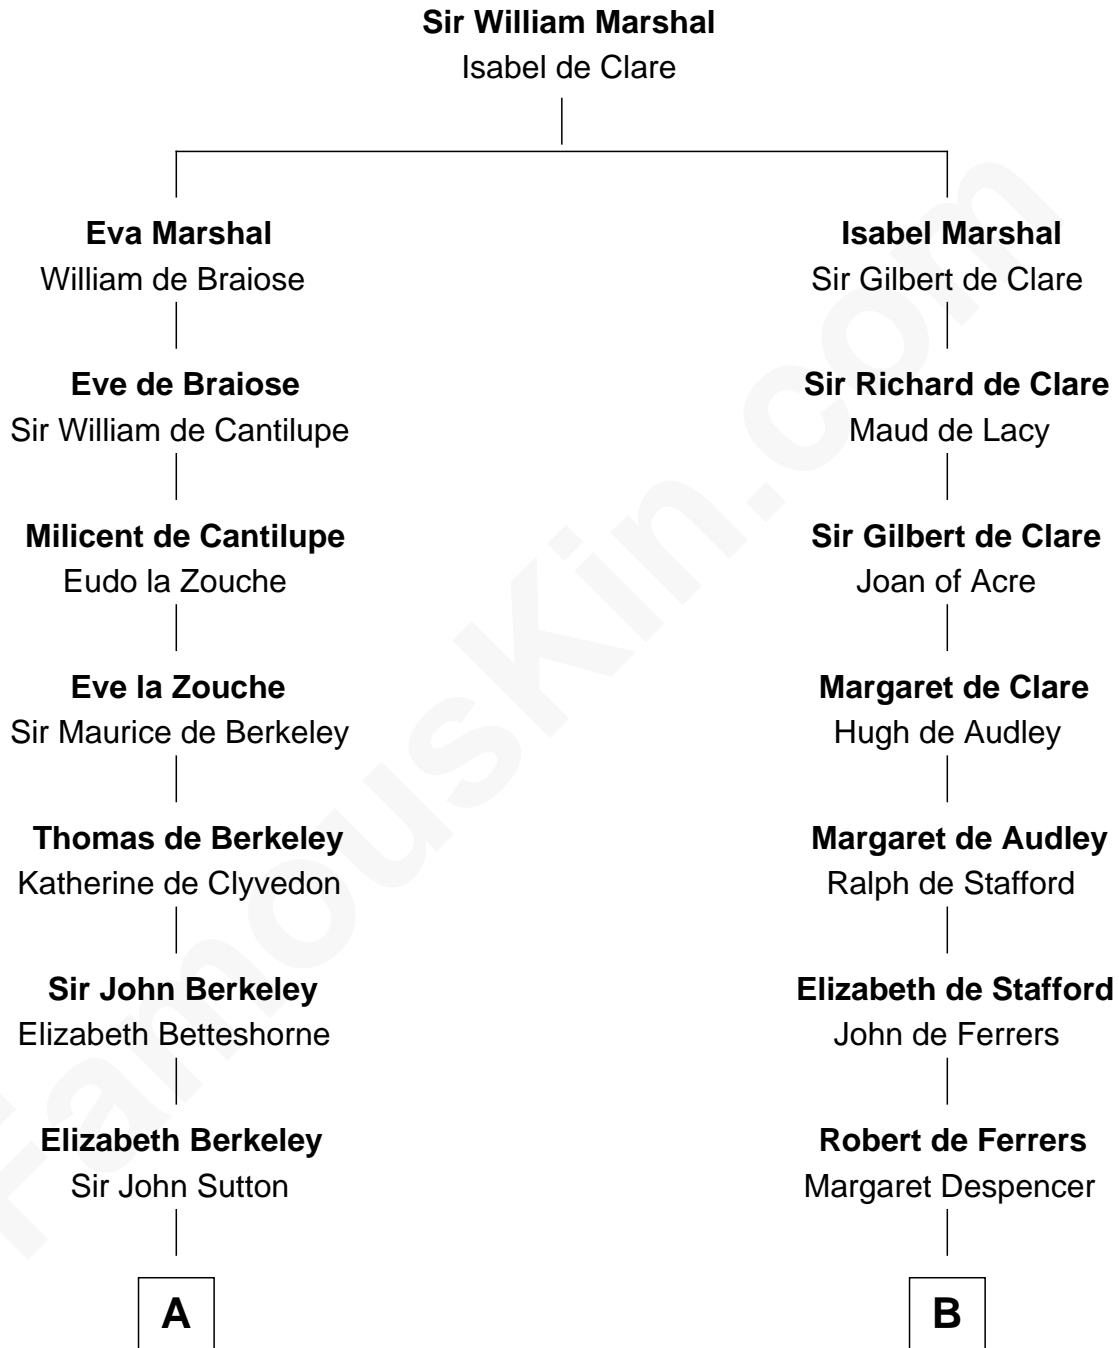

FamousKin.com

Relationship Chart of

Grover Cleveland

22nd and 24th U.S. President

16th cousin 3 times removed of

Jonathan Swift

Author of *Gulliver's Travels*

FamousKin.com