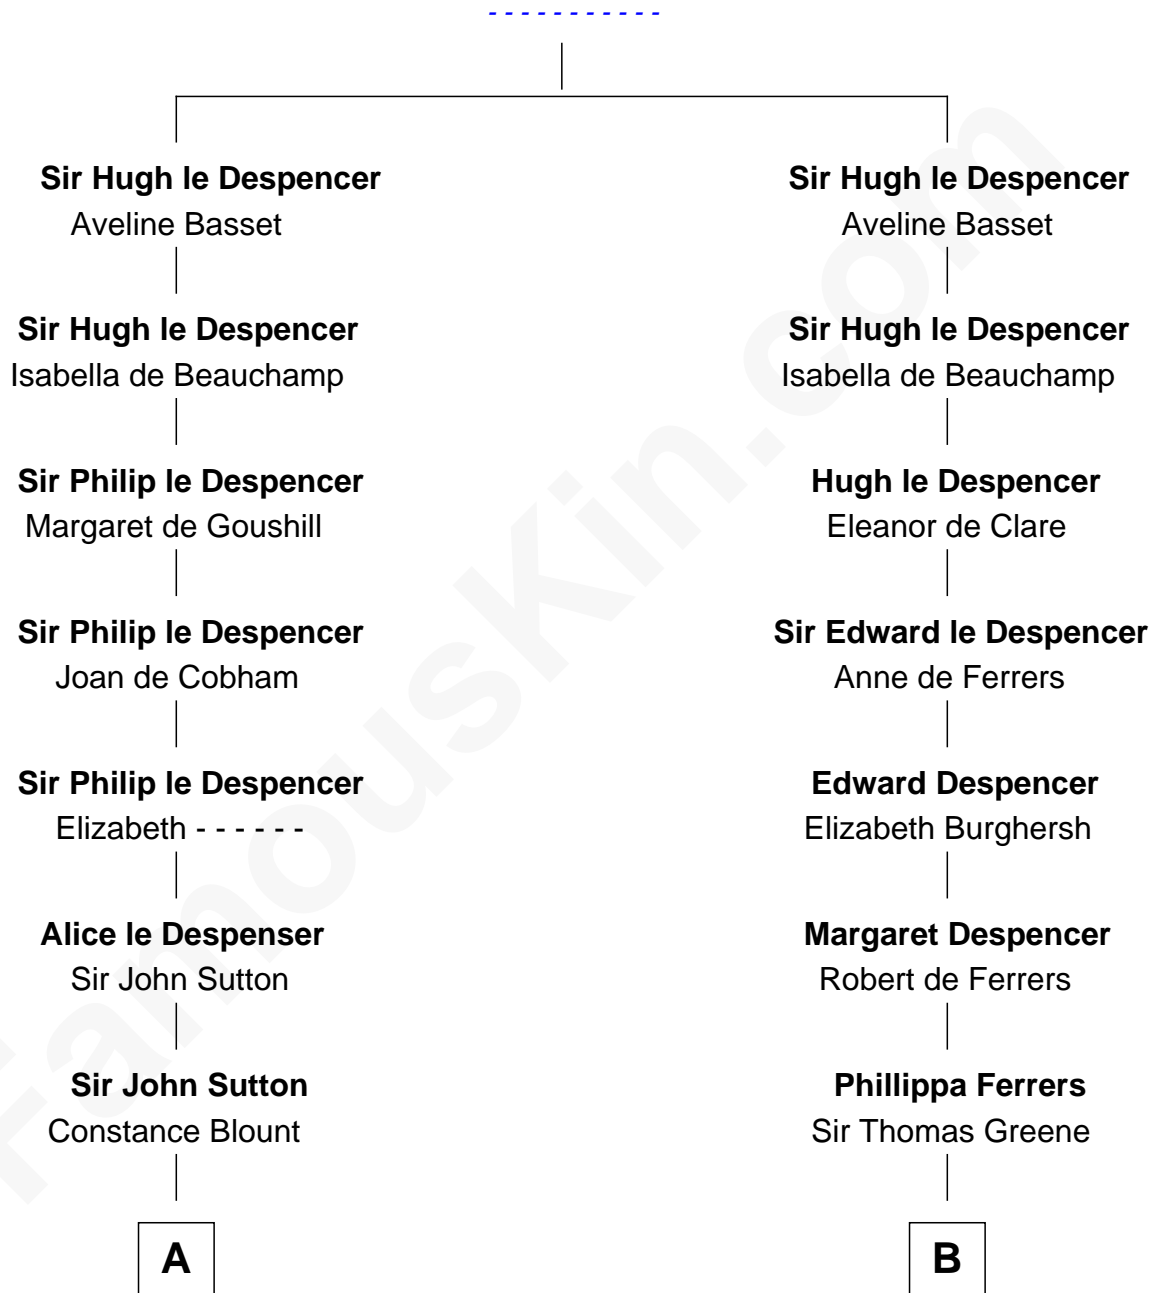

FamousKin.com
Relationship Chart of
Grover Cleveland

22nd and 24th U.S. President

15th cousin 5 times removed of

Jonathan Swift

Author of Gulliver's Travels

Sir Hugh le Despencer

C

Abiah Hyde

Aaron Cleveland

William Cleveland

Margaret Falley

Rev. Richard Falley Cleveland

Ann Neal

Grover Cleveland

22nd and 24th U.S. President

FamousKin.com