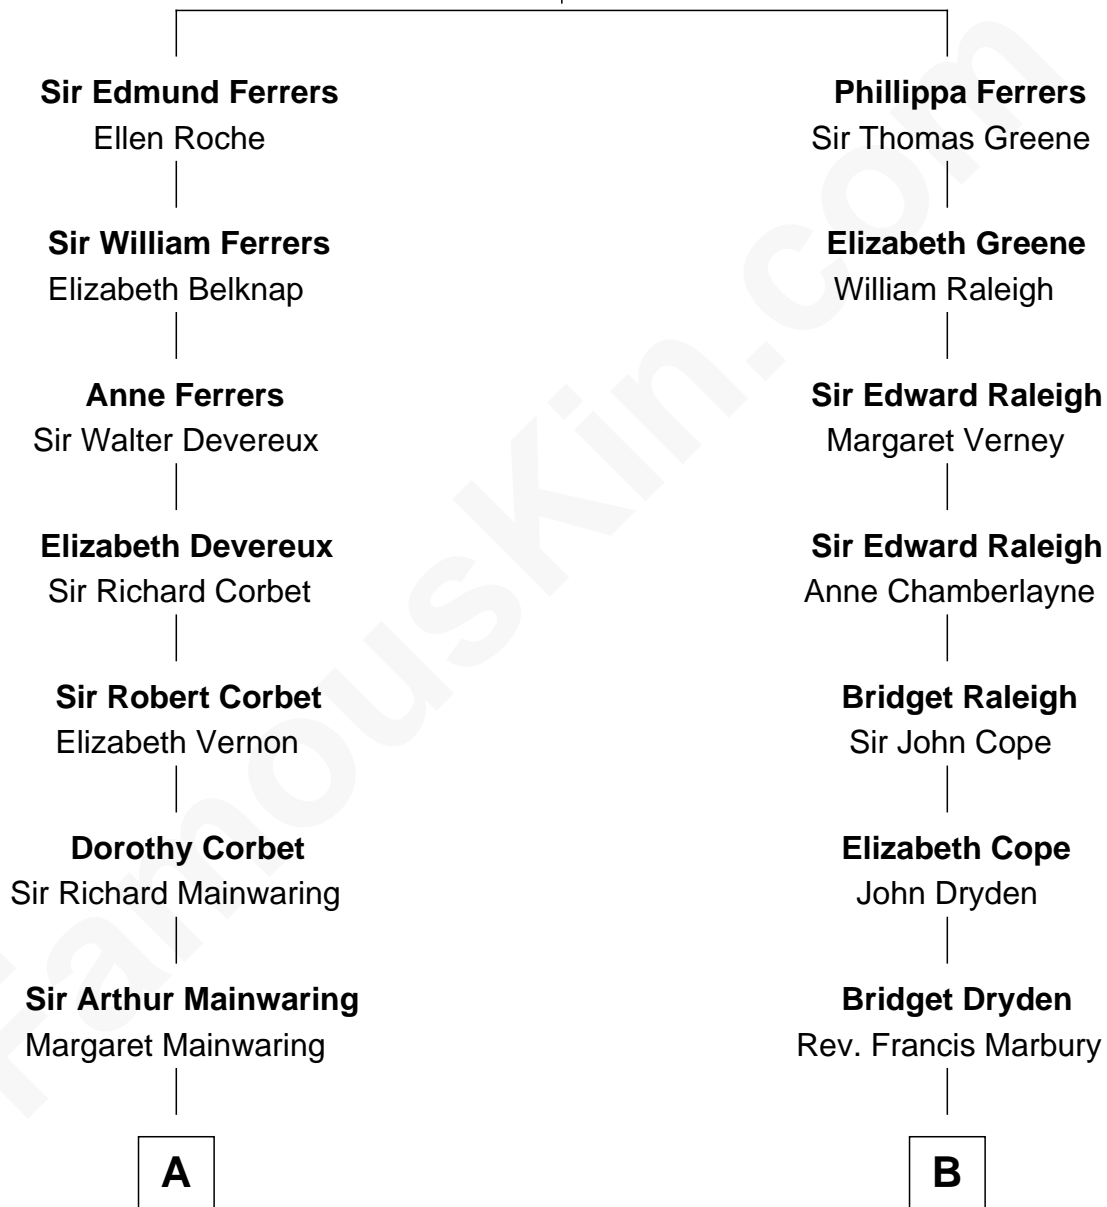

## Relationship Chart of

### Grover Cleveland

22nd and 24th U.S. President

16th cousin 2 times removed of

**Erskine Childers**

4th President of Ireland

**Robert de Ferrers**  
Margaret Despencer

C

Mary Alden Osgood  
Erskine Childers