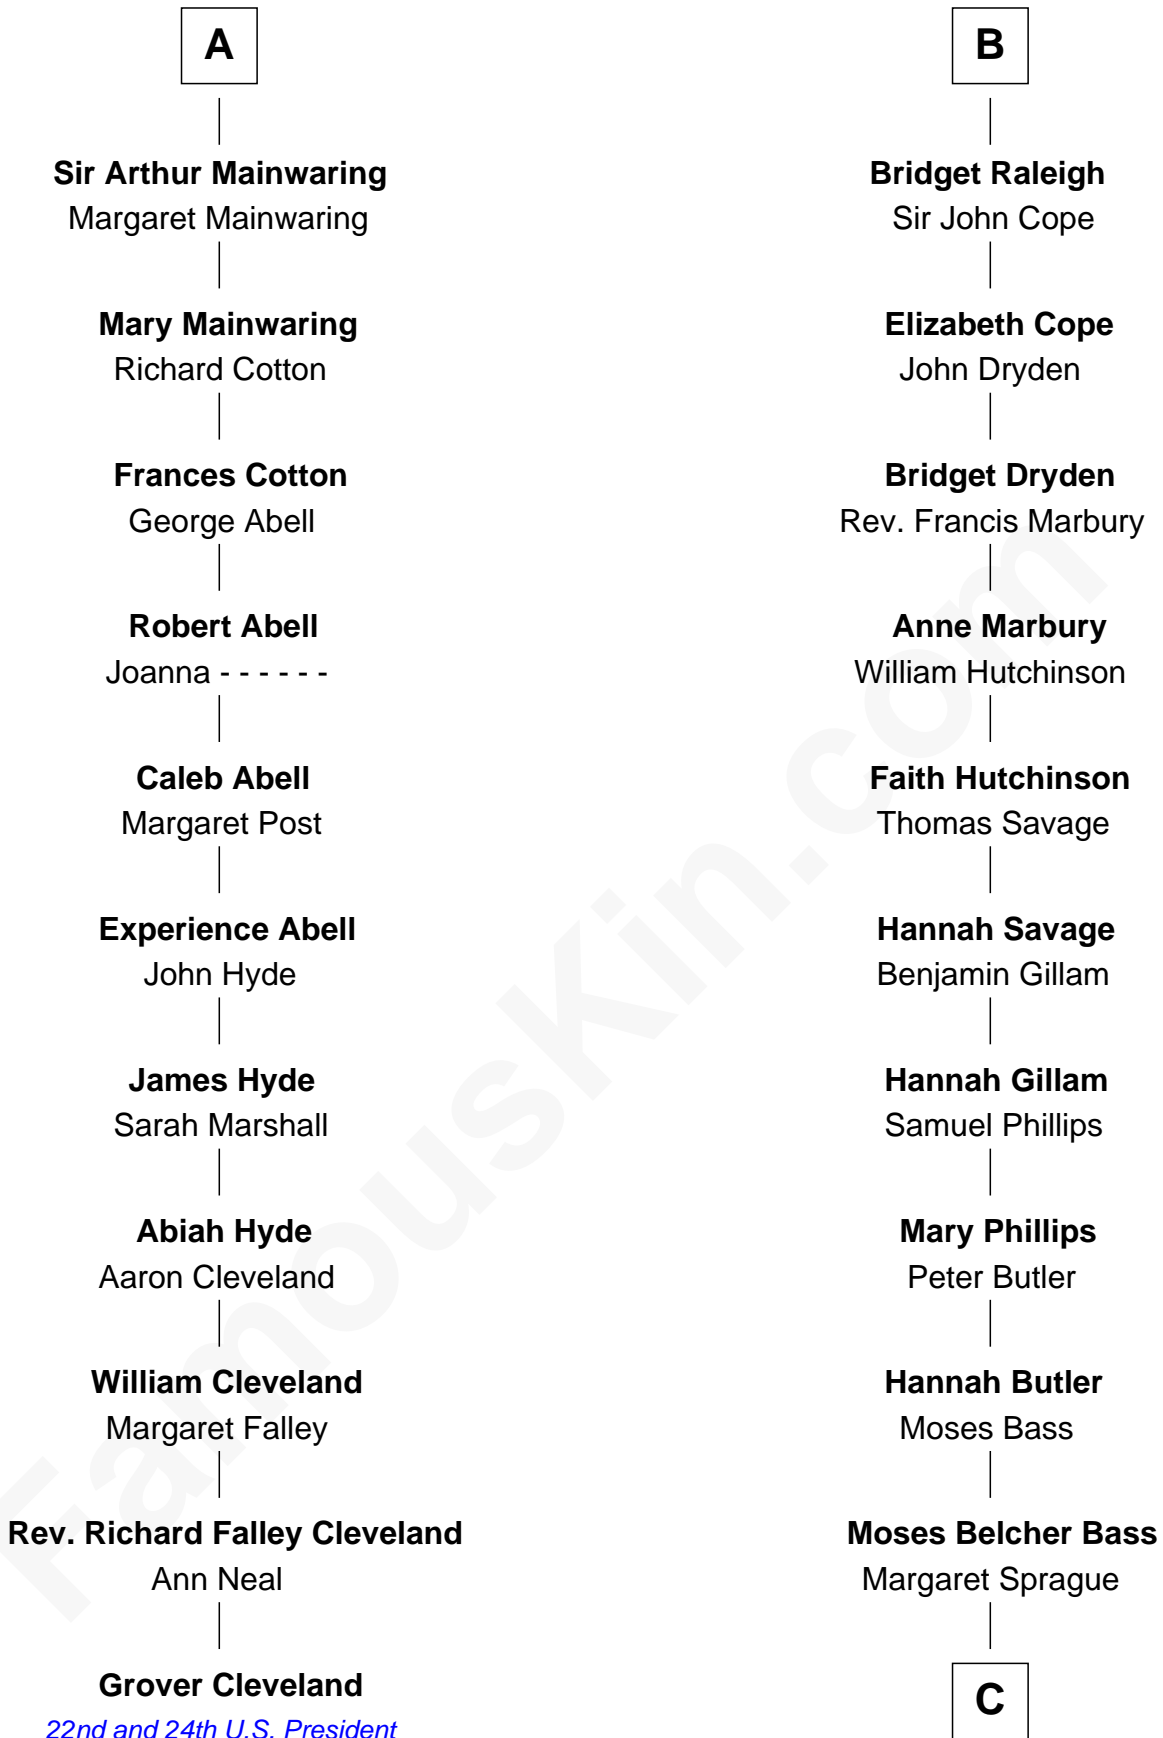

FamousKin.com

Relationship Chart of

Grover Cleveland

22nd and 24th U.S. President

17th cousin 4 times removed of

Erskine Childers

4th President of Ireland

Sir James le Boteler

Eleanor de Bohun

C

Mary Butler Bass

Elisha Smith

Cordelia Miller Smith

William Robert Pearmain

Margaret Cushing Pearmain

Dr. Hamilton Osgood