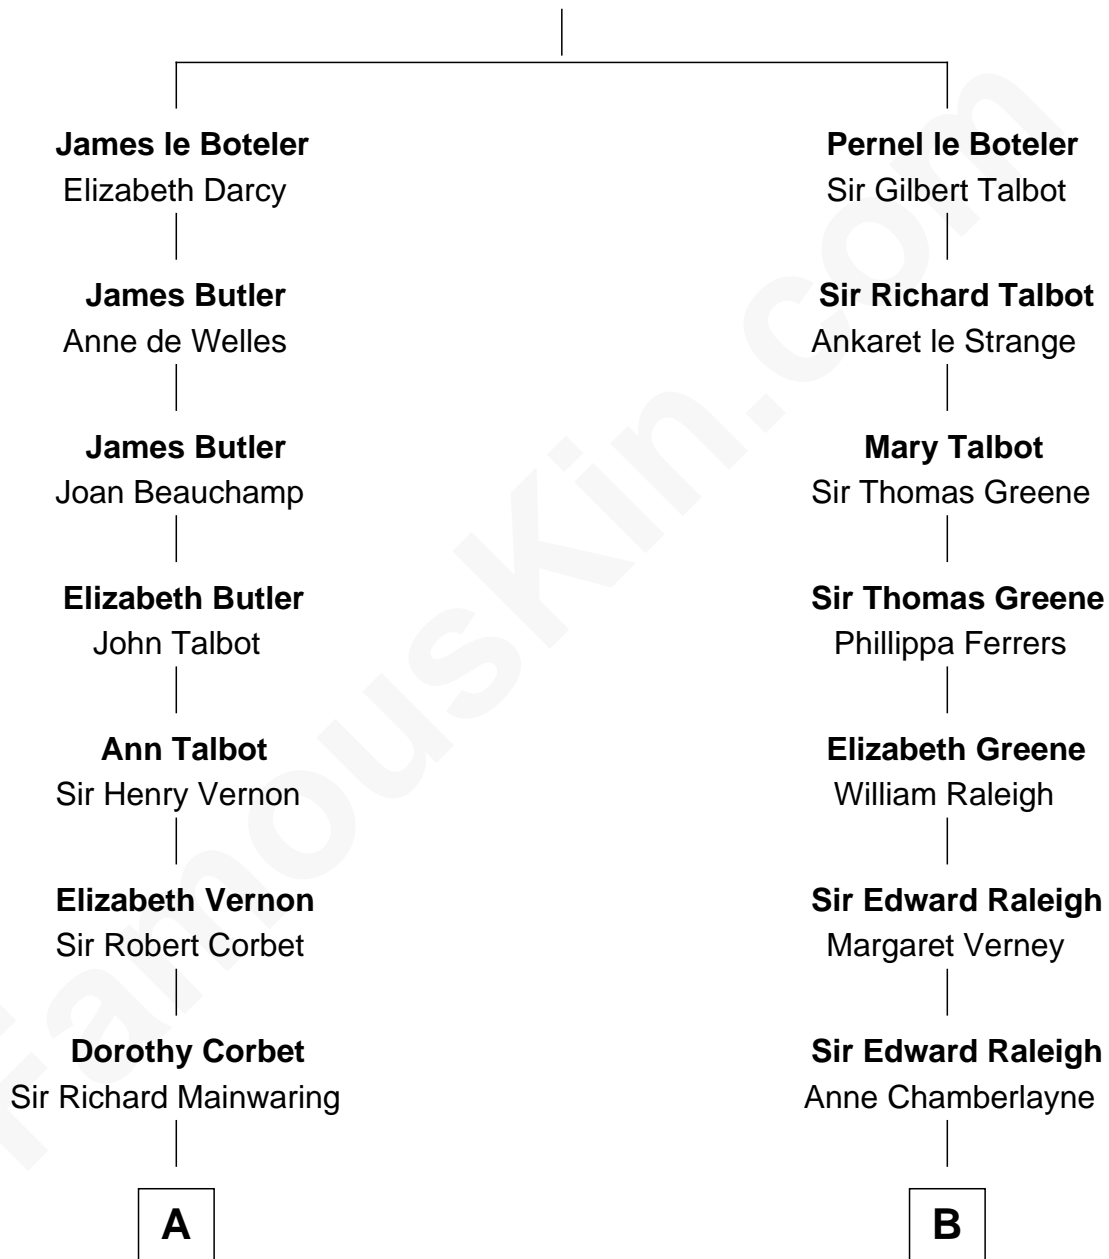

FamousKin.com

Relationship Chart of

Grover Cleveland

22nd and 24th U.S. President

17th cousin 4 times removed of

Erskine Childers

4th President of Ireland

Sir James le Boteler

Eleanor de Bohun

C

Mary Butler Bass

Elisha Smith

Cordelia Miller Smith

William Robert Pearmain

Margaret Cushing Pearmain

Dr. Hamilton Osgood