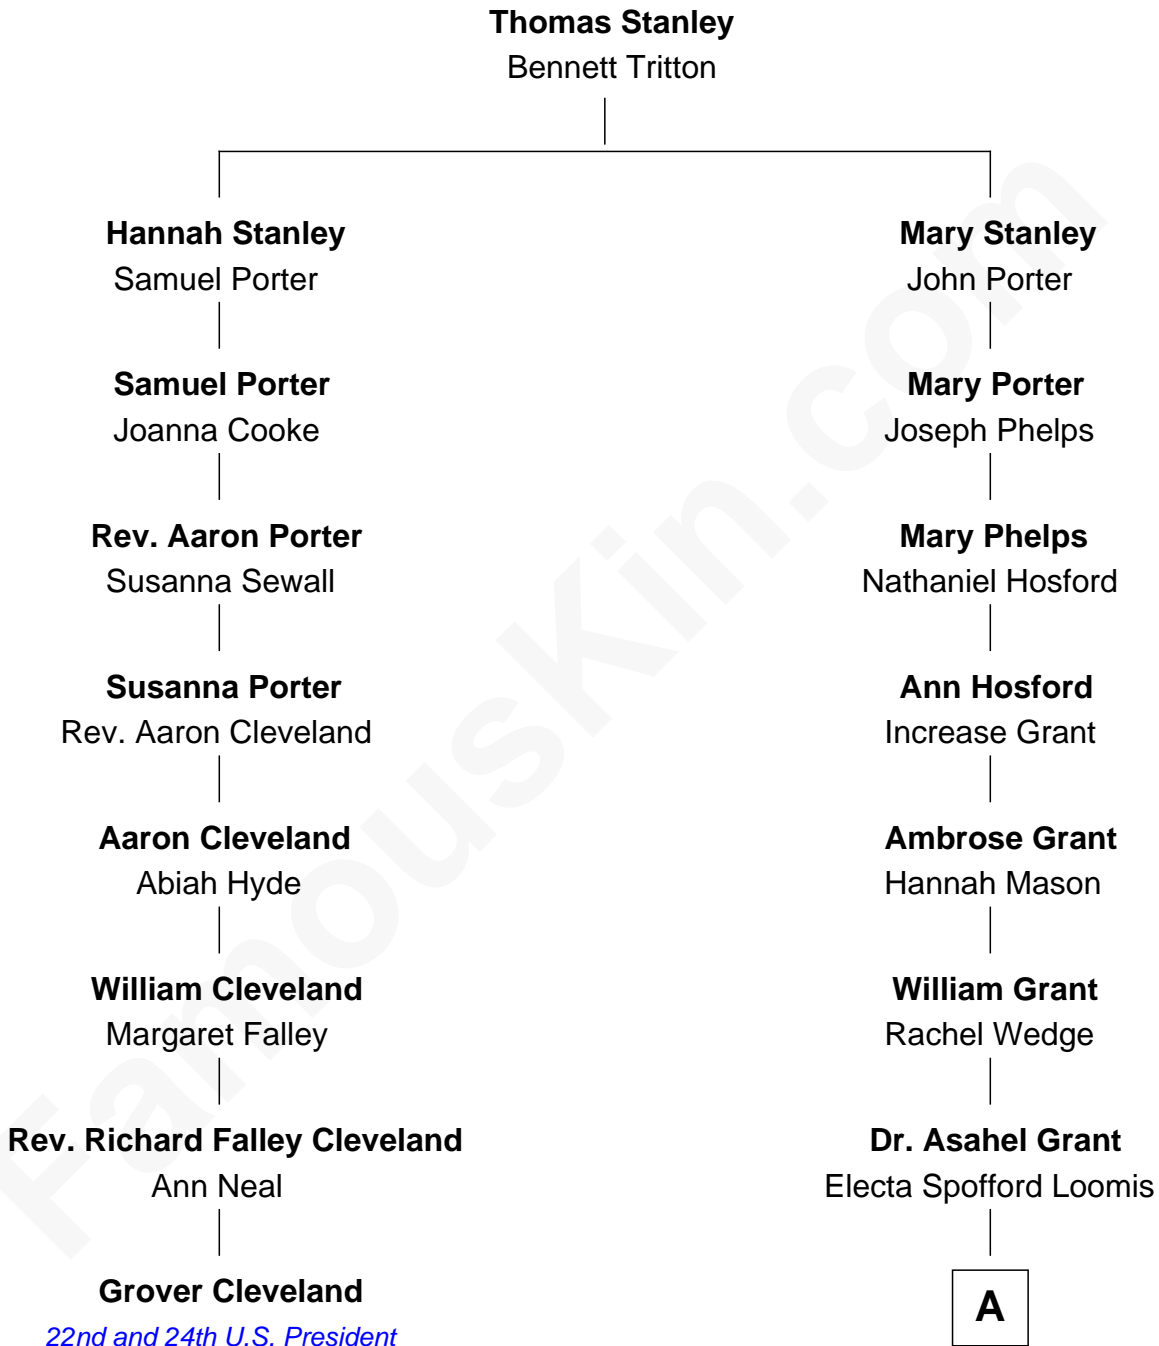

FamousKin.com

Relationship Chart of

Grover Cleveland

22nd and 24th U.S. President

7th cousin 4 times removed of

Amy Grant

Christian/Pop Singer and Songwriter

A

Edwin Hodges Grant

Sarah Thompson

Henry Hastings Grant

Isabel Paine

Otis Paine Grant

Mizella Burton

Dr. Burton Paine Grant

Gloria Dean Napier