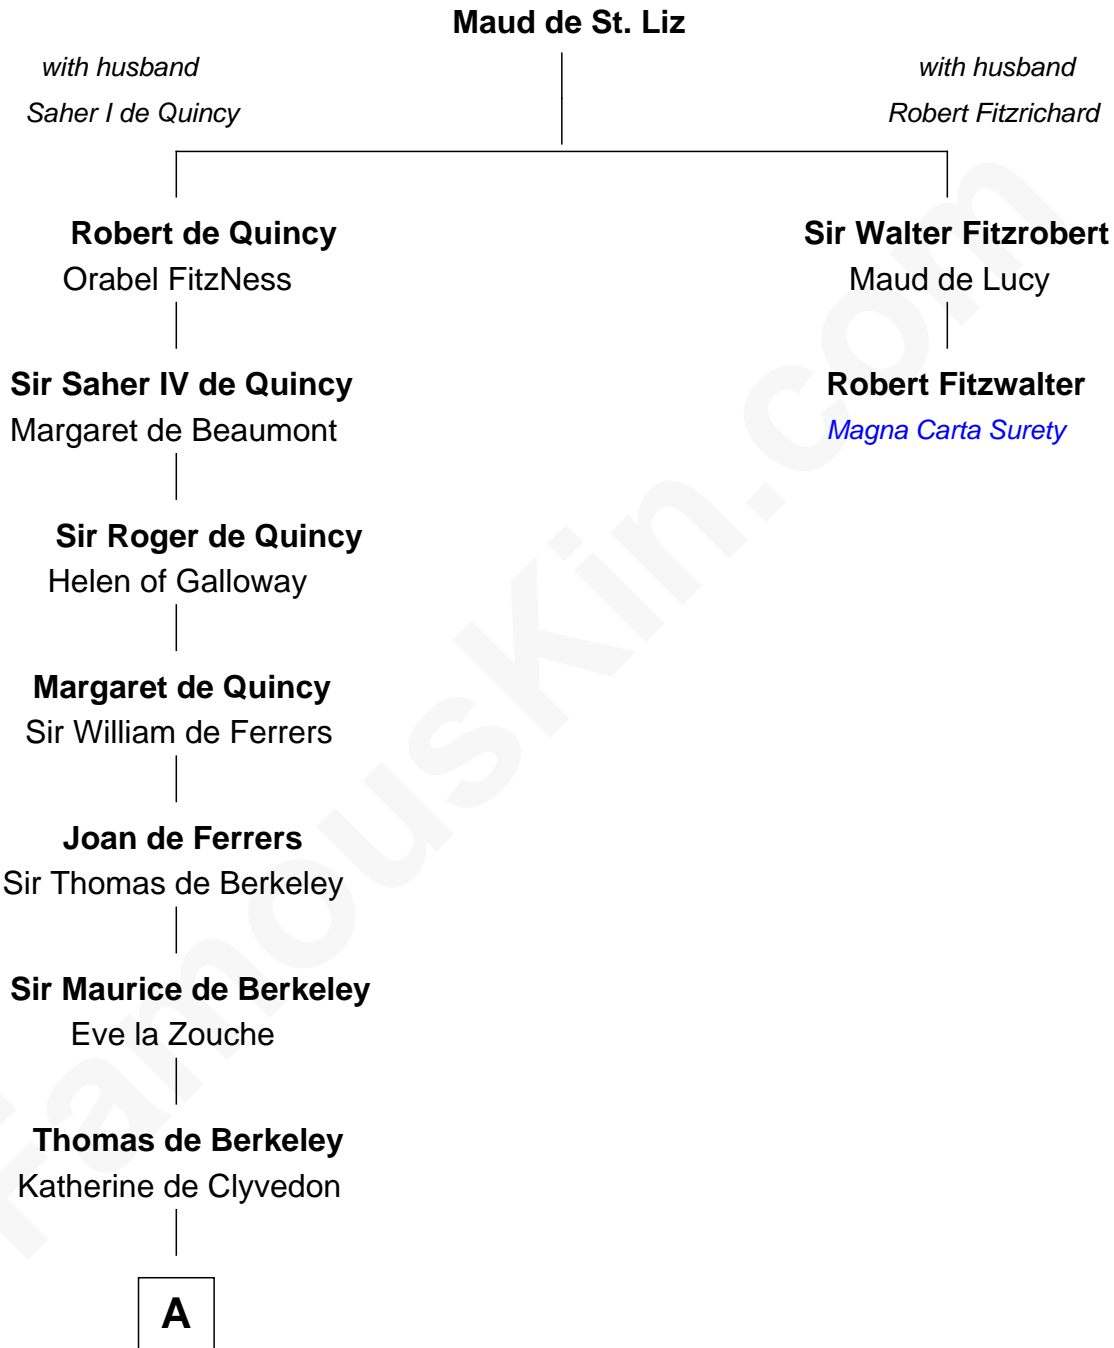

# FamousKin.com Relationship Chart of

**Grover Cleveland**

*22nd and 24th U.S. President*

1st cousin 20 times removed of

**Robert Fitzwalter**

*Magna Carta Surety*

**B**

James Hyde  
Sarah Marshall