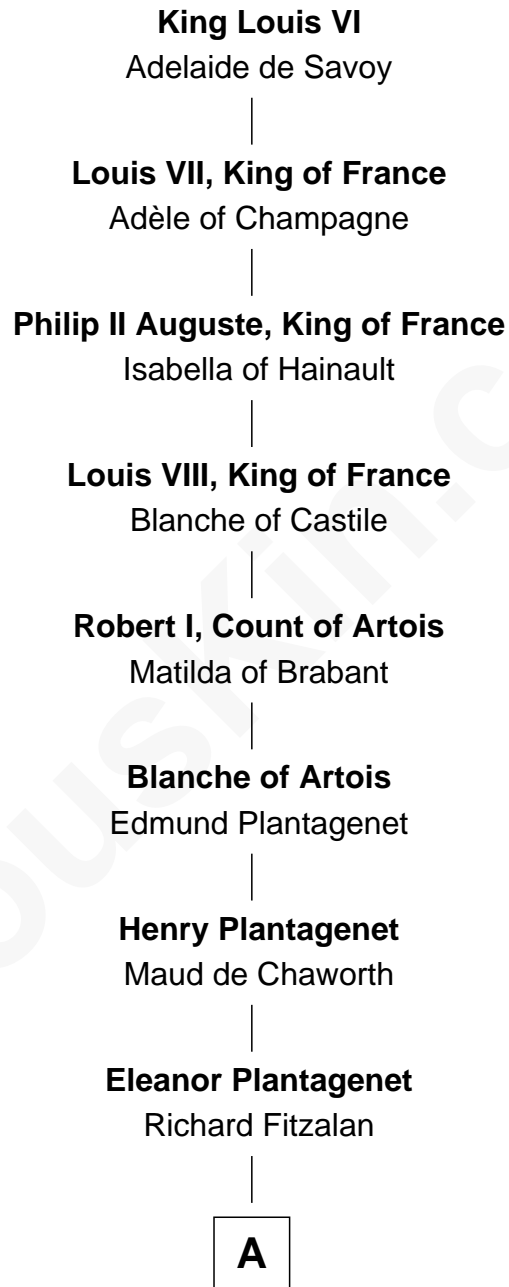

FamousKin.com Relationship Chart of

Grover Cleveland

22nd and 24th U.S. President

23rd Great-grandson of

King Louis VI

King of France

A

—
Sir Richard Fitzalan

Elizabeth de Bohun

—
Joan Fitzalan

Sir William Beauchamp

—
Joan Beauchamp

James Butler

—
Elizabeth Butler

John Talbot

—
Ann Talbot