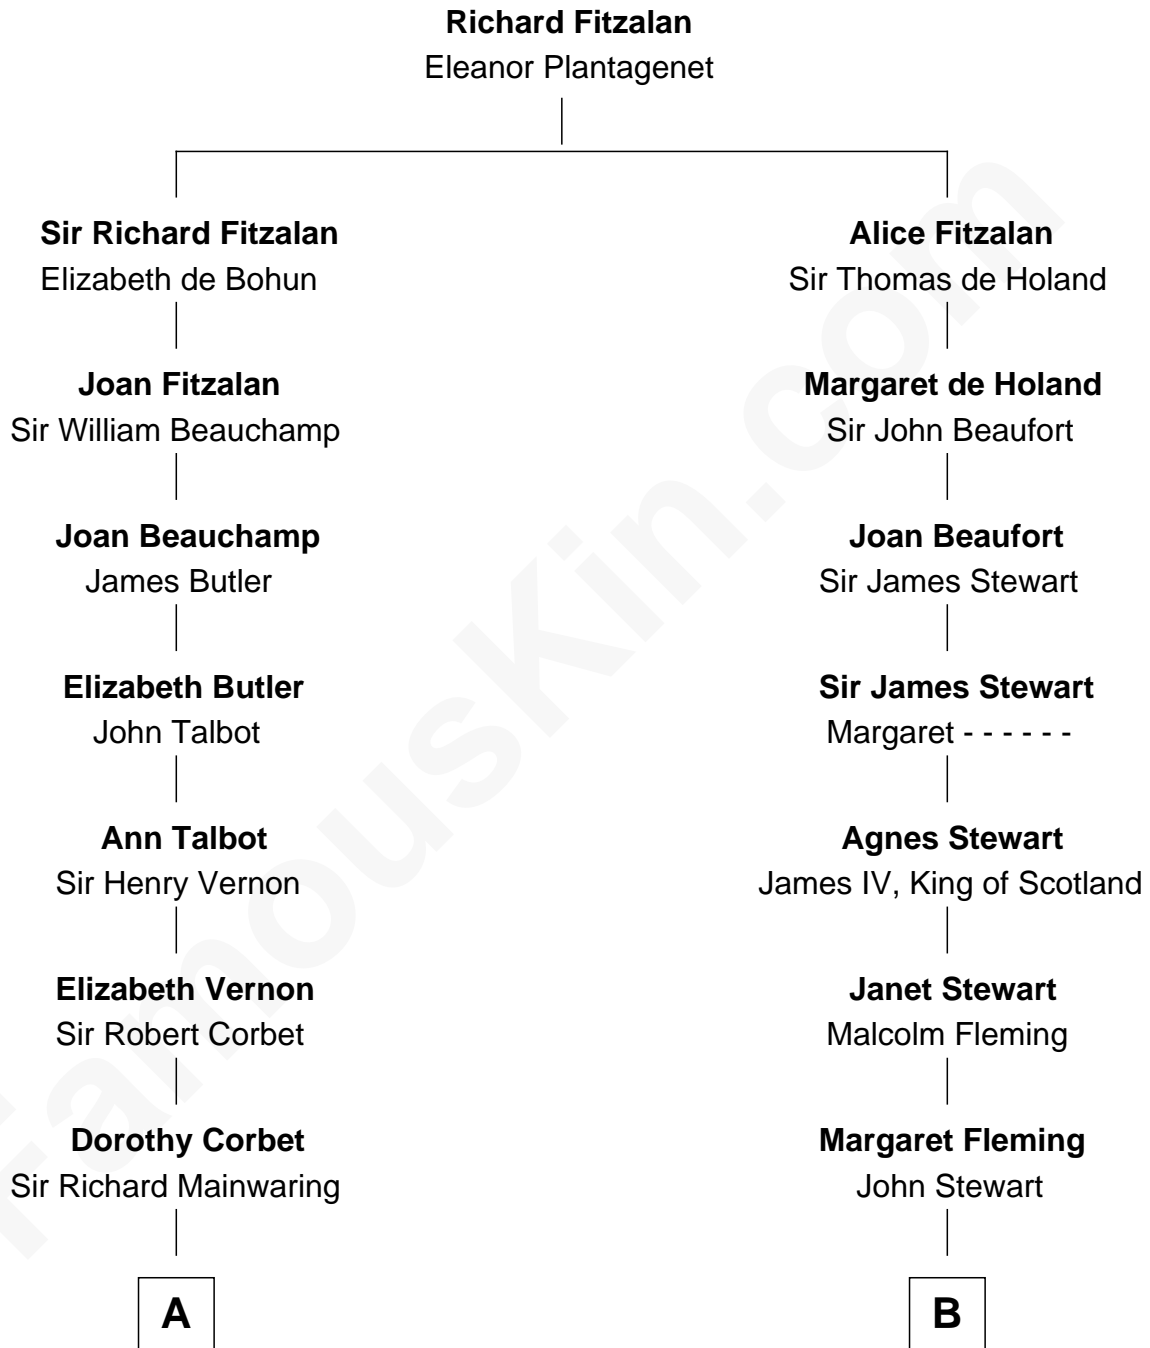

FamousKin.com

Relationship Chart of

Grover Cleveland

22nd and 24th U.S. President

17th cousin 3 times removed of

Hugh Grant

Movie Actor

C