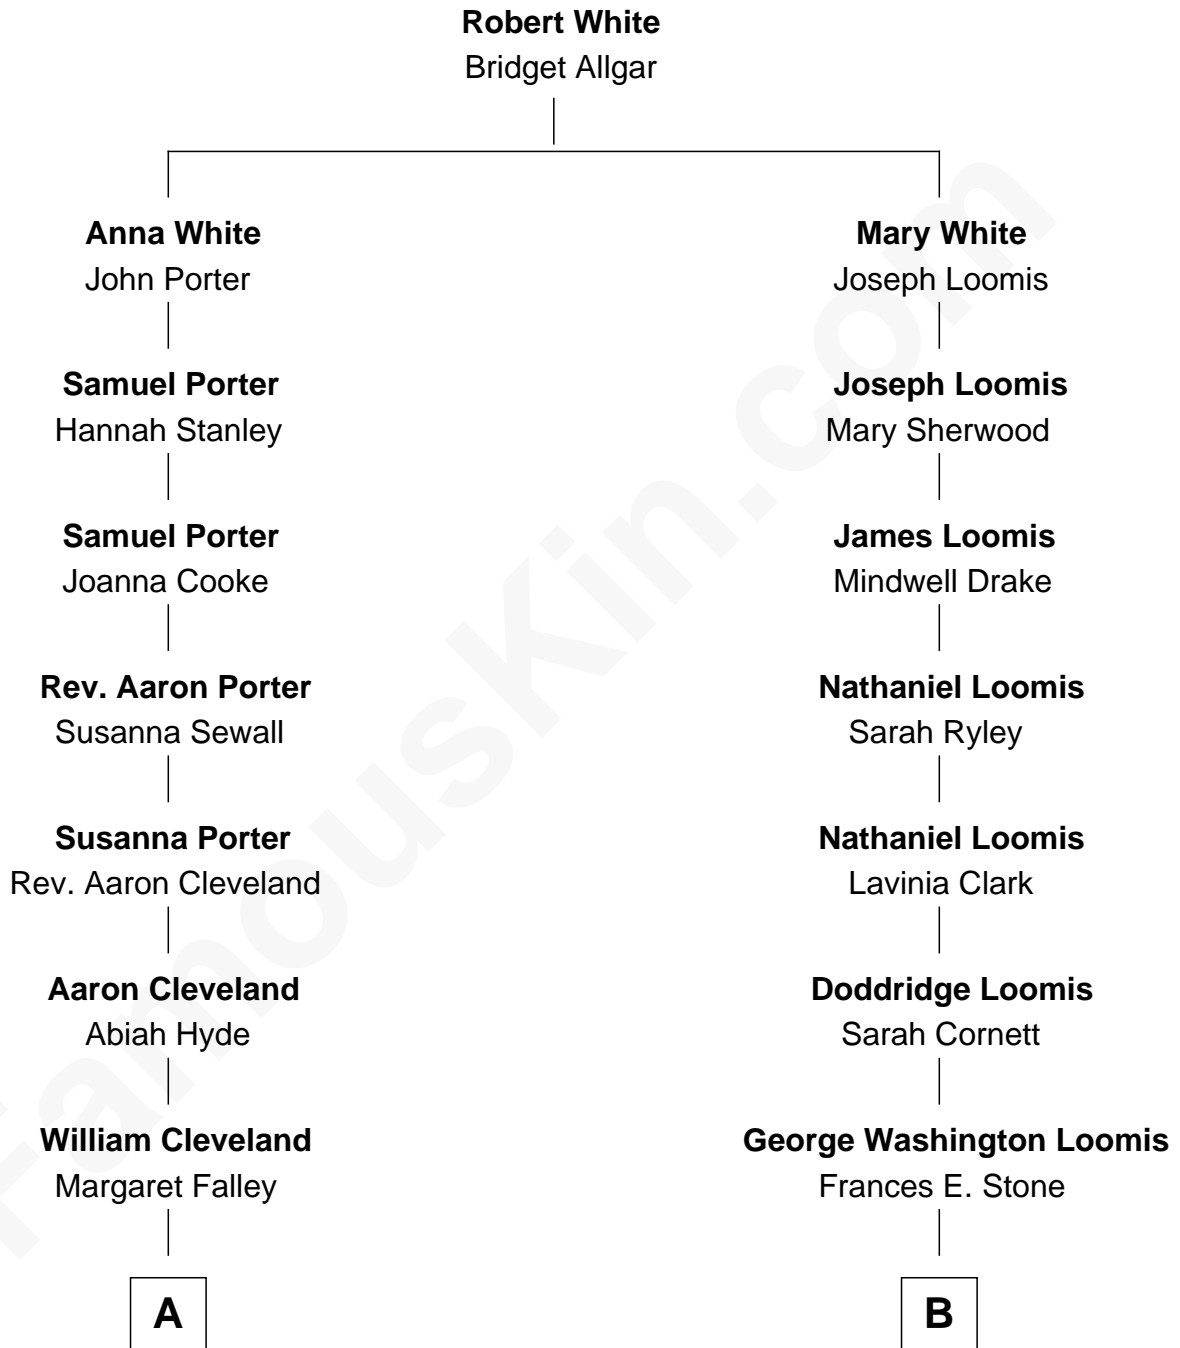

FamousKin.com

Relationship Chart of

Grover Cleveland

22nd and 24th U.S. President

8th cousin of

Lee B. Loomis

Founder of Loomis Armored Car Service

A

Rev. Richard Falley Cleveland

Ann Neal

Grover Cleveland

22nd and 24th U.S. President

B

George H. Loomis

Charity Cornelia Fox

Lee B. Loomis