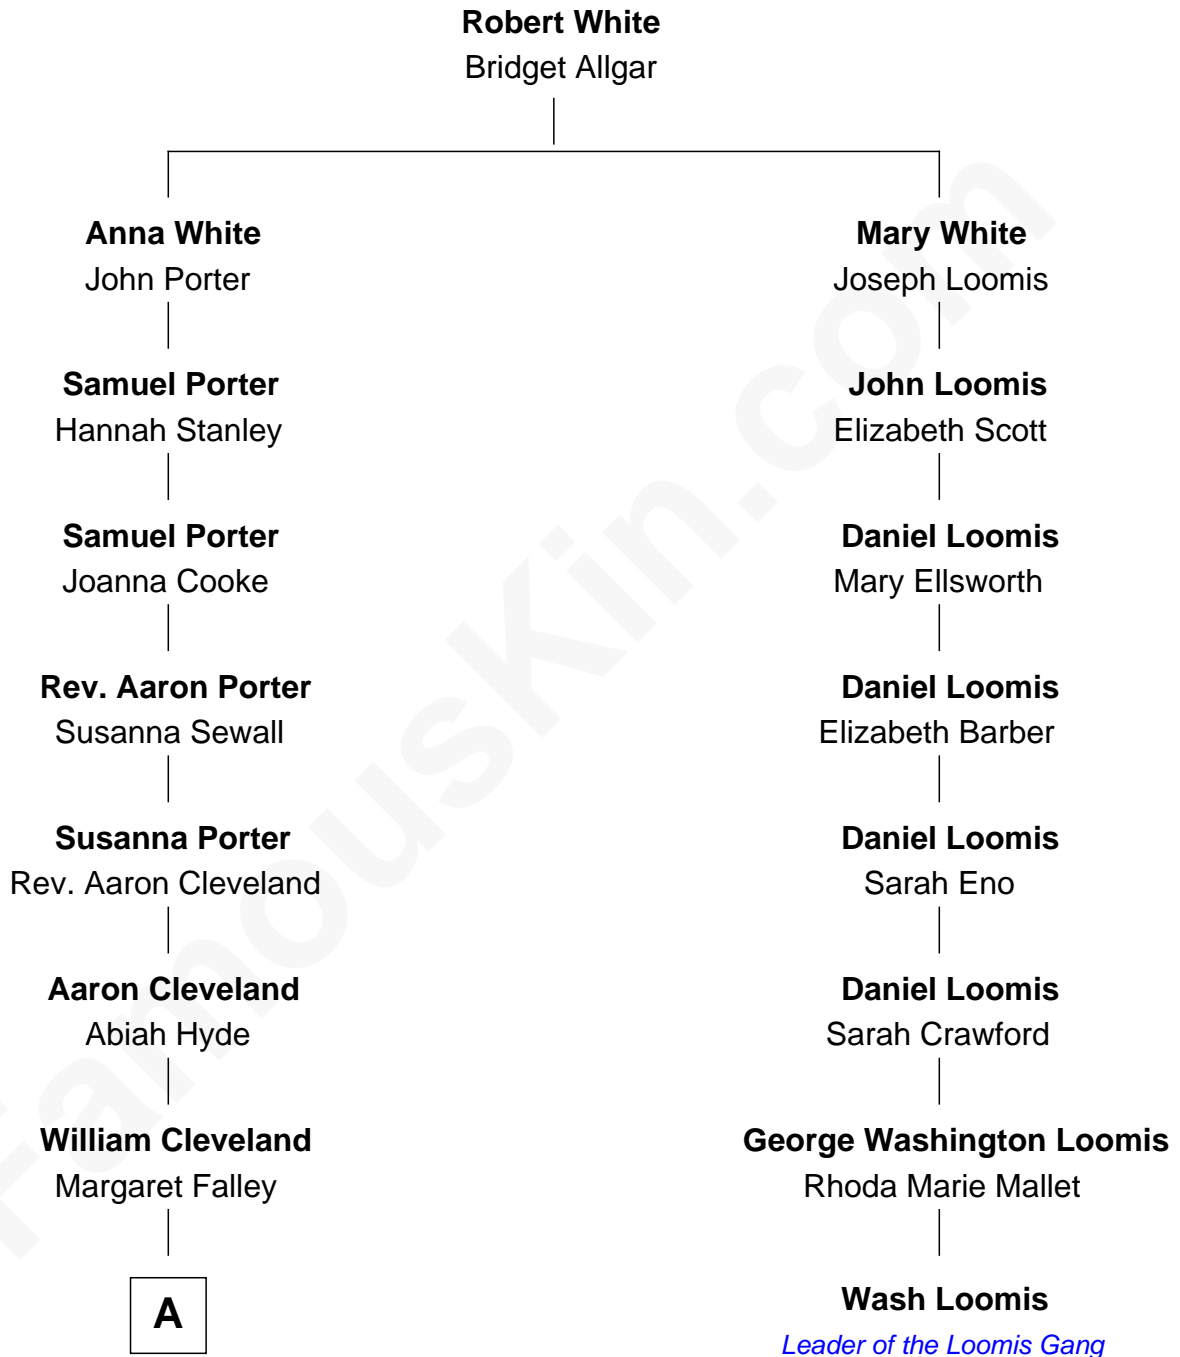

FamousKin.com

Relationship Chart of

Grover Cleveland

22nd and 24th U.S. President

7th cousin 1 time removed of

Wash Loomis

Leader of the Loomis Gang

A

Rev. Richard Falley Cleveland

Ann Neal

Grover Cleveland

22nd and 24th U.S. President

FamousKin.com