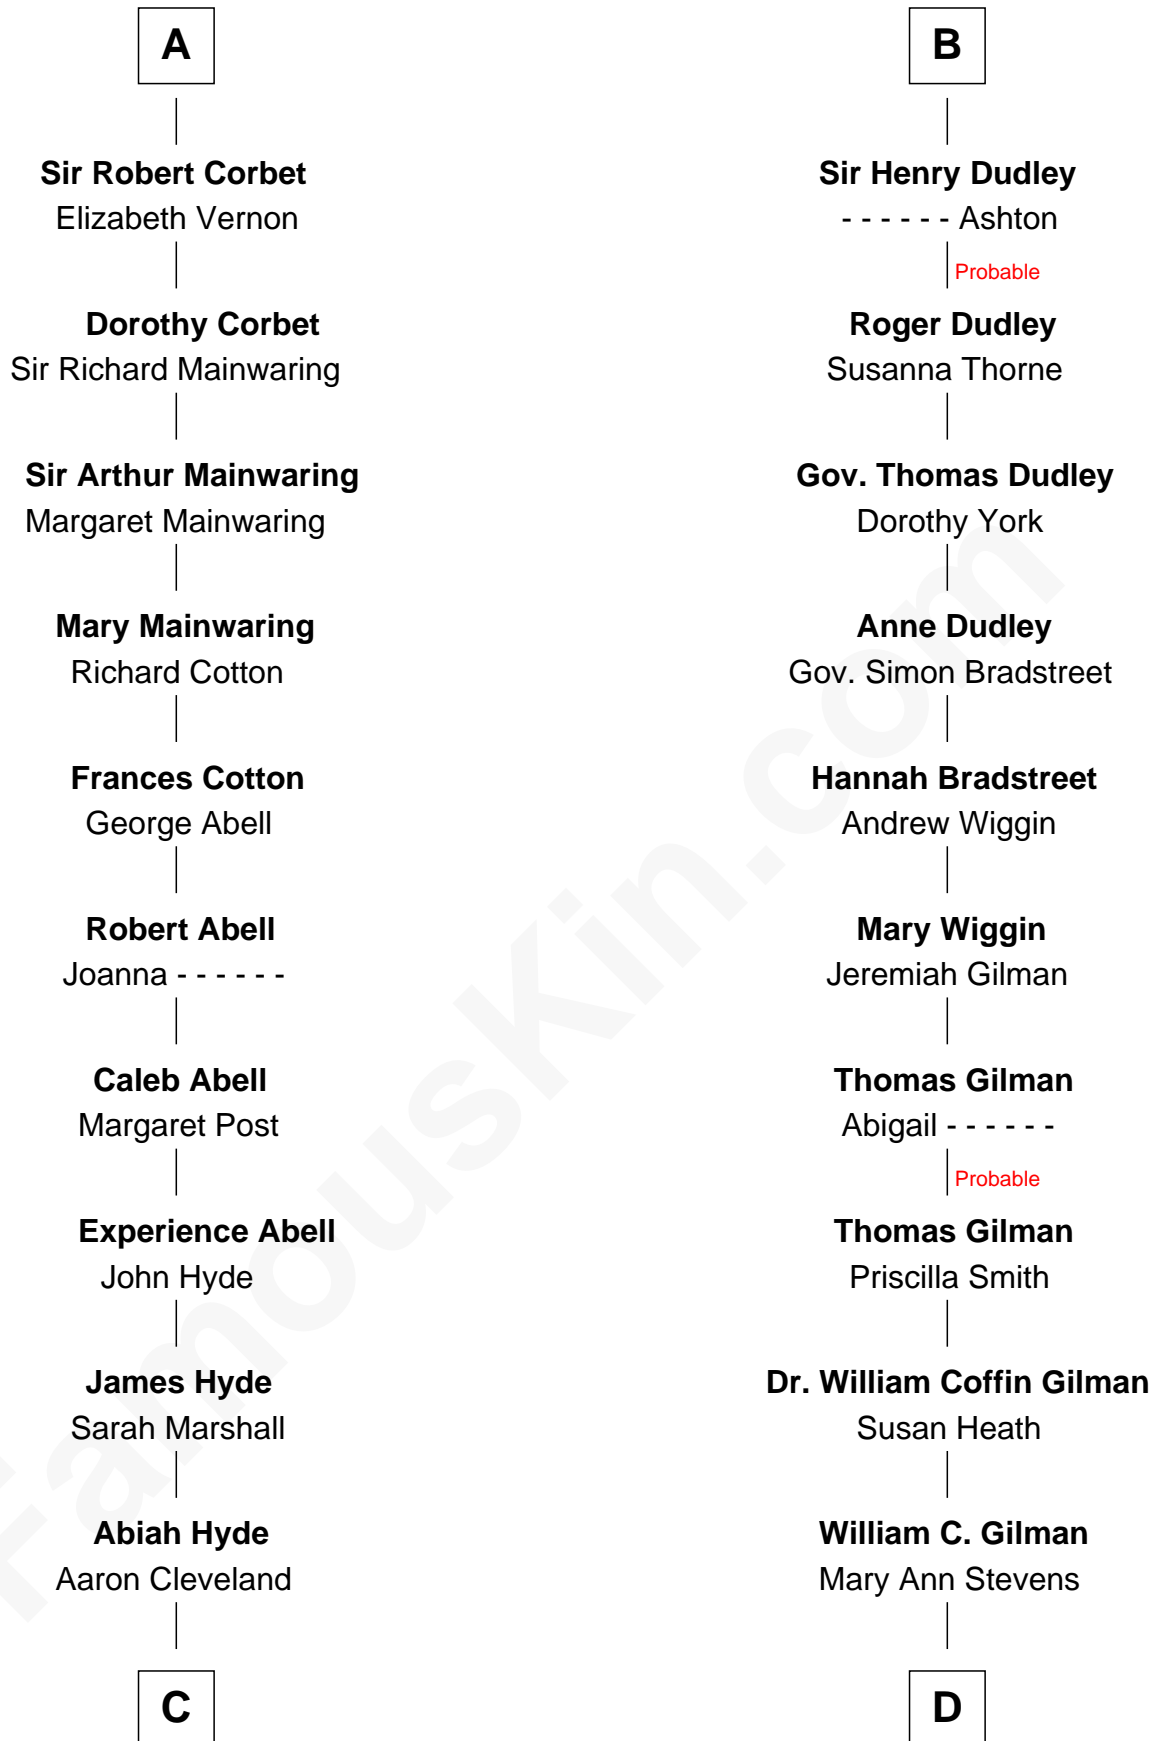

FamousKin.com

Relationship Chart of

Grover Cleveland

22nd and 24th U.S. President

19th cousin 1 time removed of

George Hamilton
TV and Movie Actor

Sir Roger de Grey
Elizabeth de Hastings

George Hamilton photo by [Angela George](#) (CC BY-SA 3.0)