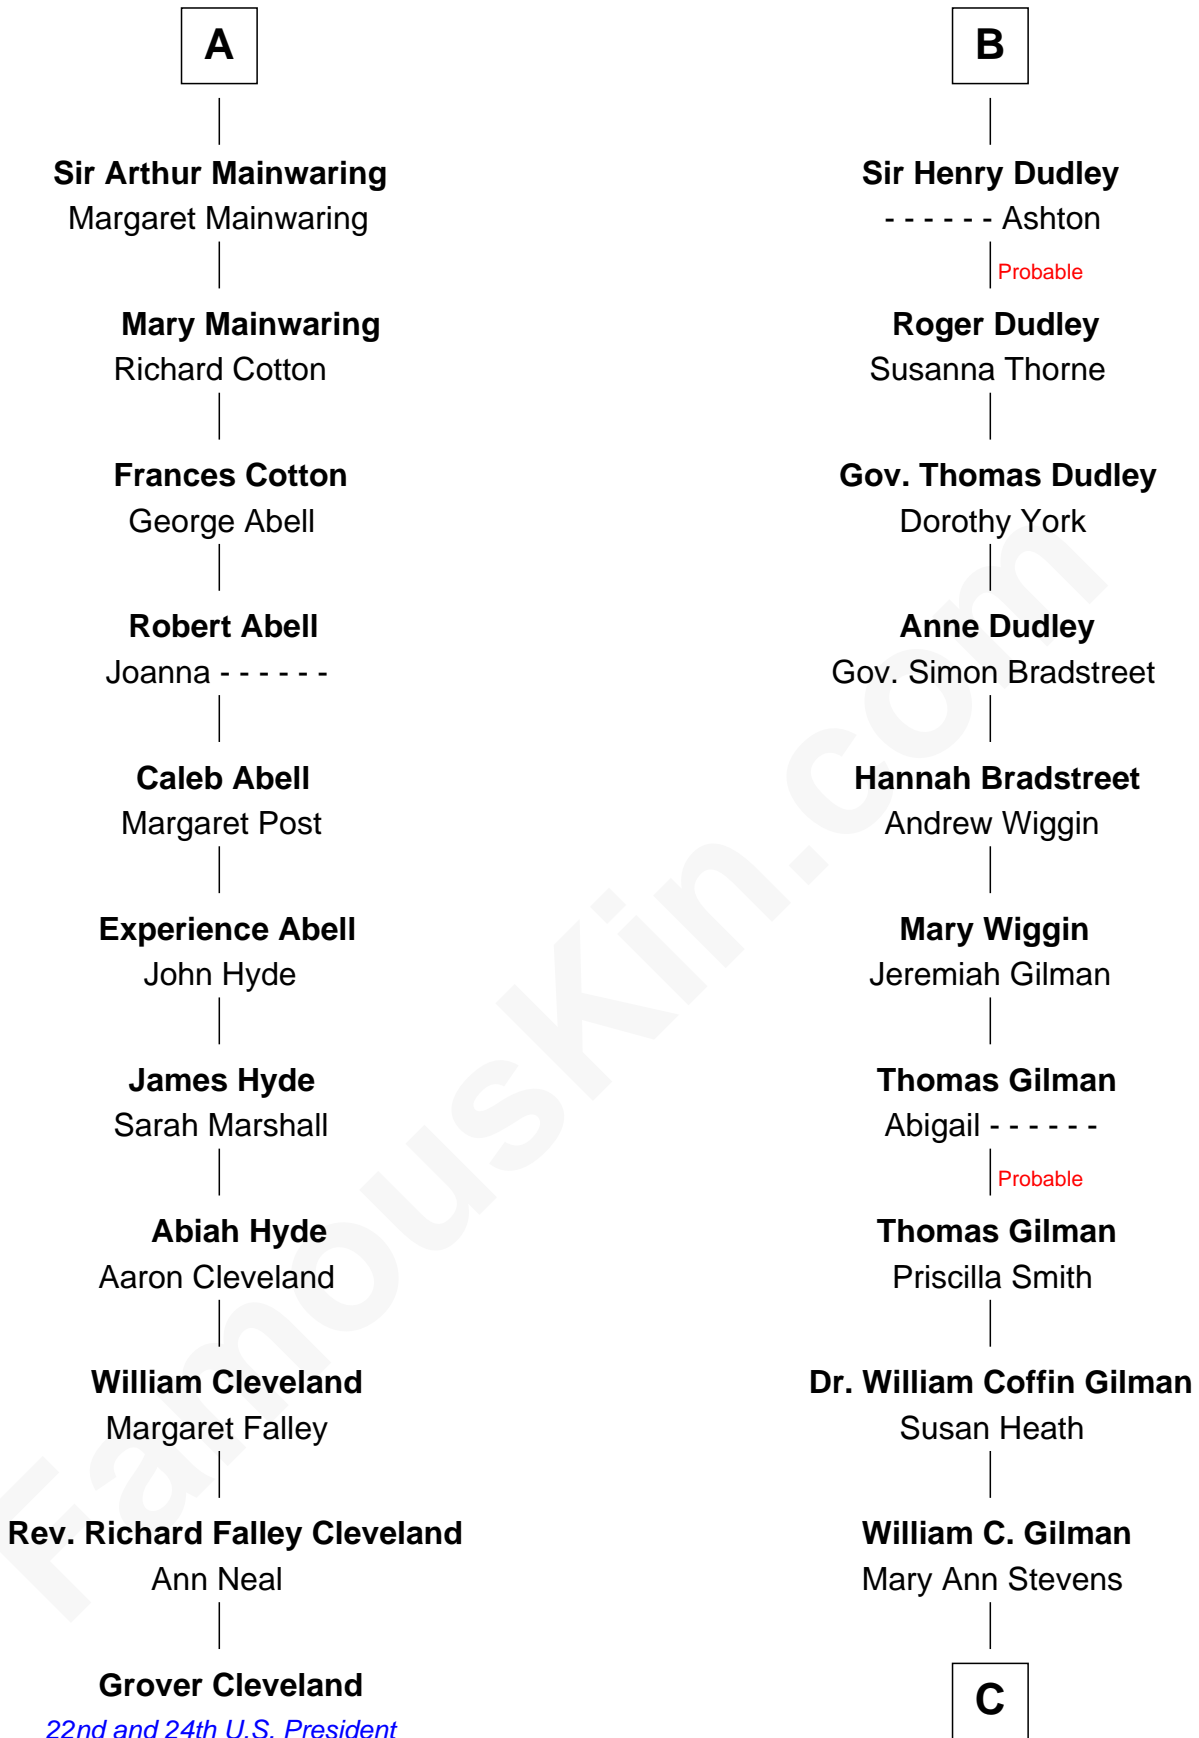

FamousKin.com Relationship Chart of

Grover Cleveland

22nd and 24th U.S. President

17th cousin 3 times removed of

George Hamilton

TV and Movie Actor

Sir William de Ros
Margery de Badlesmere

C

George C. Gilman
Elizabeth Melissa Lane

Lillian C. Gilman
Harry Fuller Hamilton

George William Hamilton
Anne Lucille Stevens

George Hamilton
TV and Movie Actor