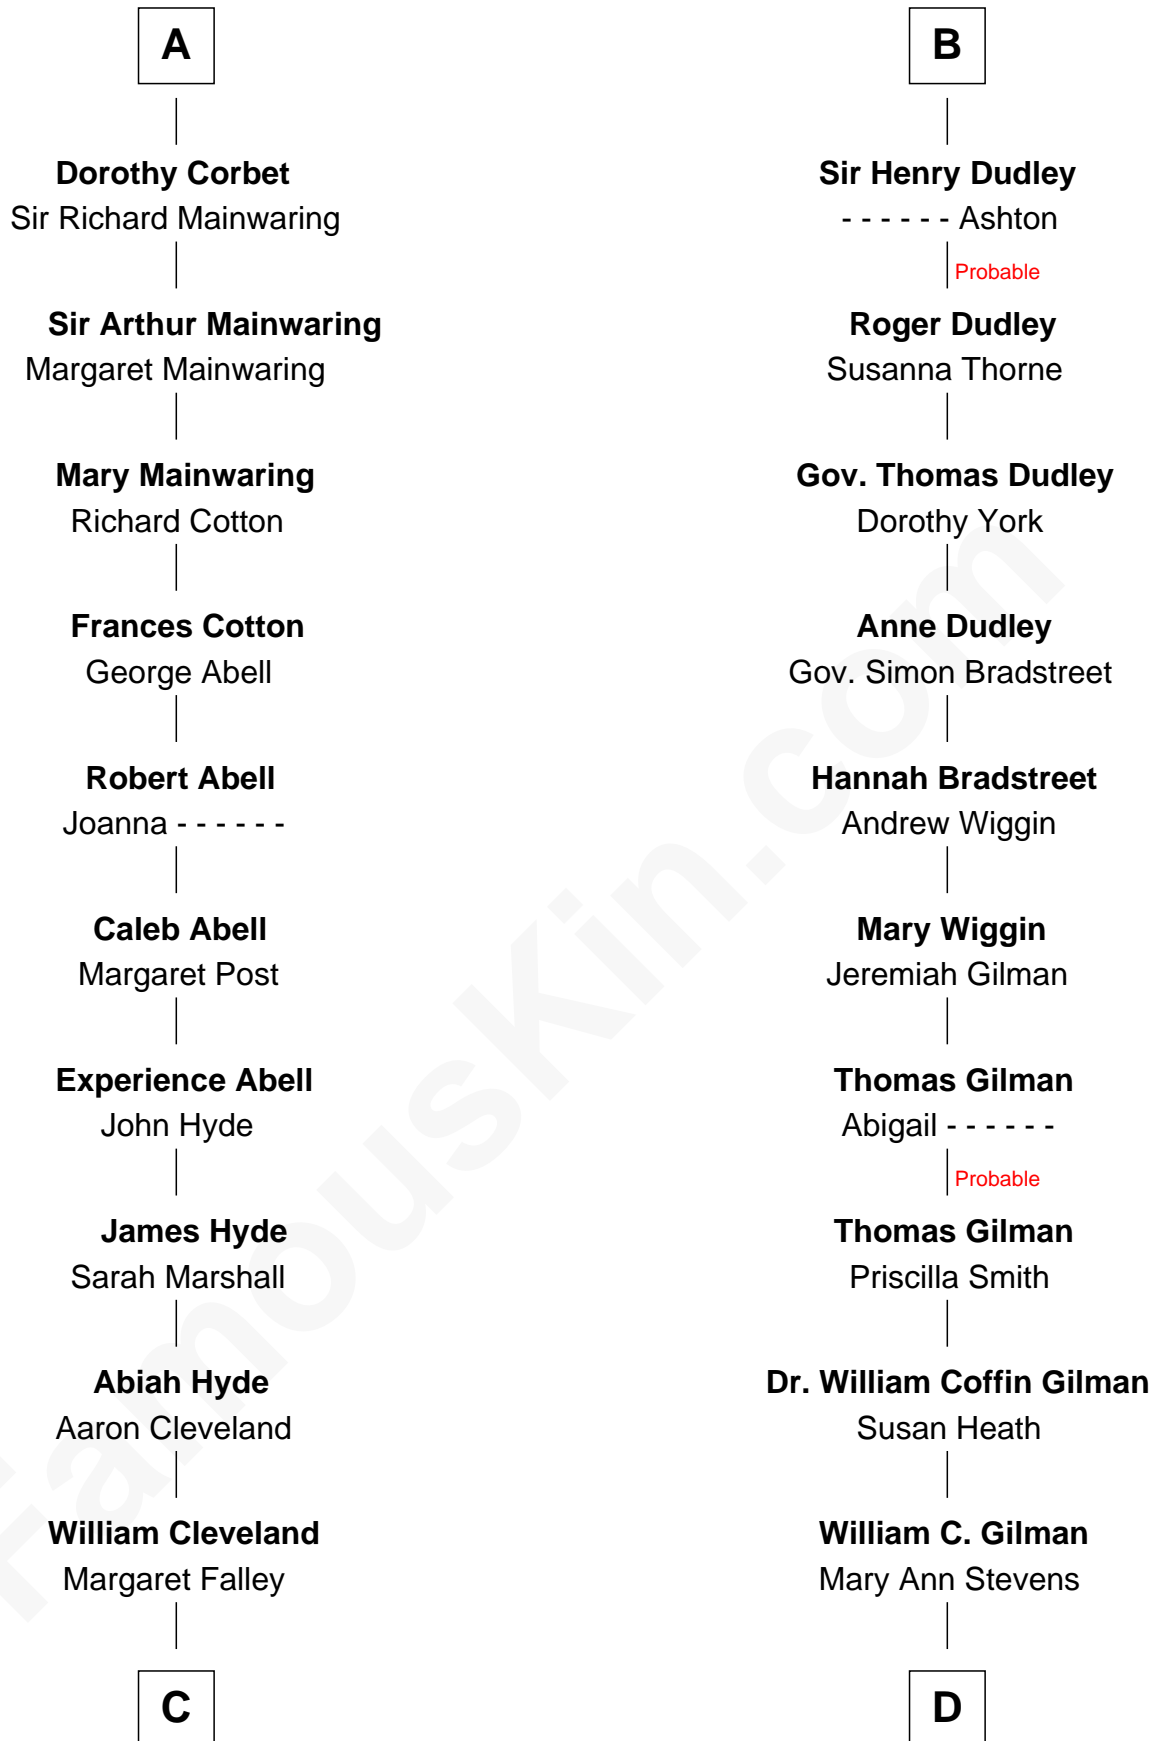

### Grover Cleveland

22nd and 24th U.S. President

18th cousin 2 times removed of

**George Hamilton**

TV and Movie Actor

**Ralph de Stafford**

Margaret de Audley

**Elizabeth de Stafford**

Sir Walter Devereux

**Elizabeth Devereux**

Sir Richard Corbet

**Sir Robert Corbet**

Elizabeth Vernon

**A**

**Beatrice de Stafford**

Thomas de Ros

**Margaret de Ros**

Sir Reynold Grey

**Margaret Grey**

Sir William Bonville

**William Bonville**

Elizabeth Harington

**William Bonville**

Katherine Neville

**Cecily Bonville**

Thomas Grey

**Cecily Grey**

Sir John Sutton

**B**

George Hamilton photo by [Angela George](#) (CC BY-SA 3.0)