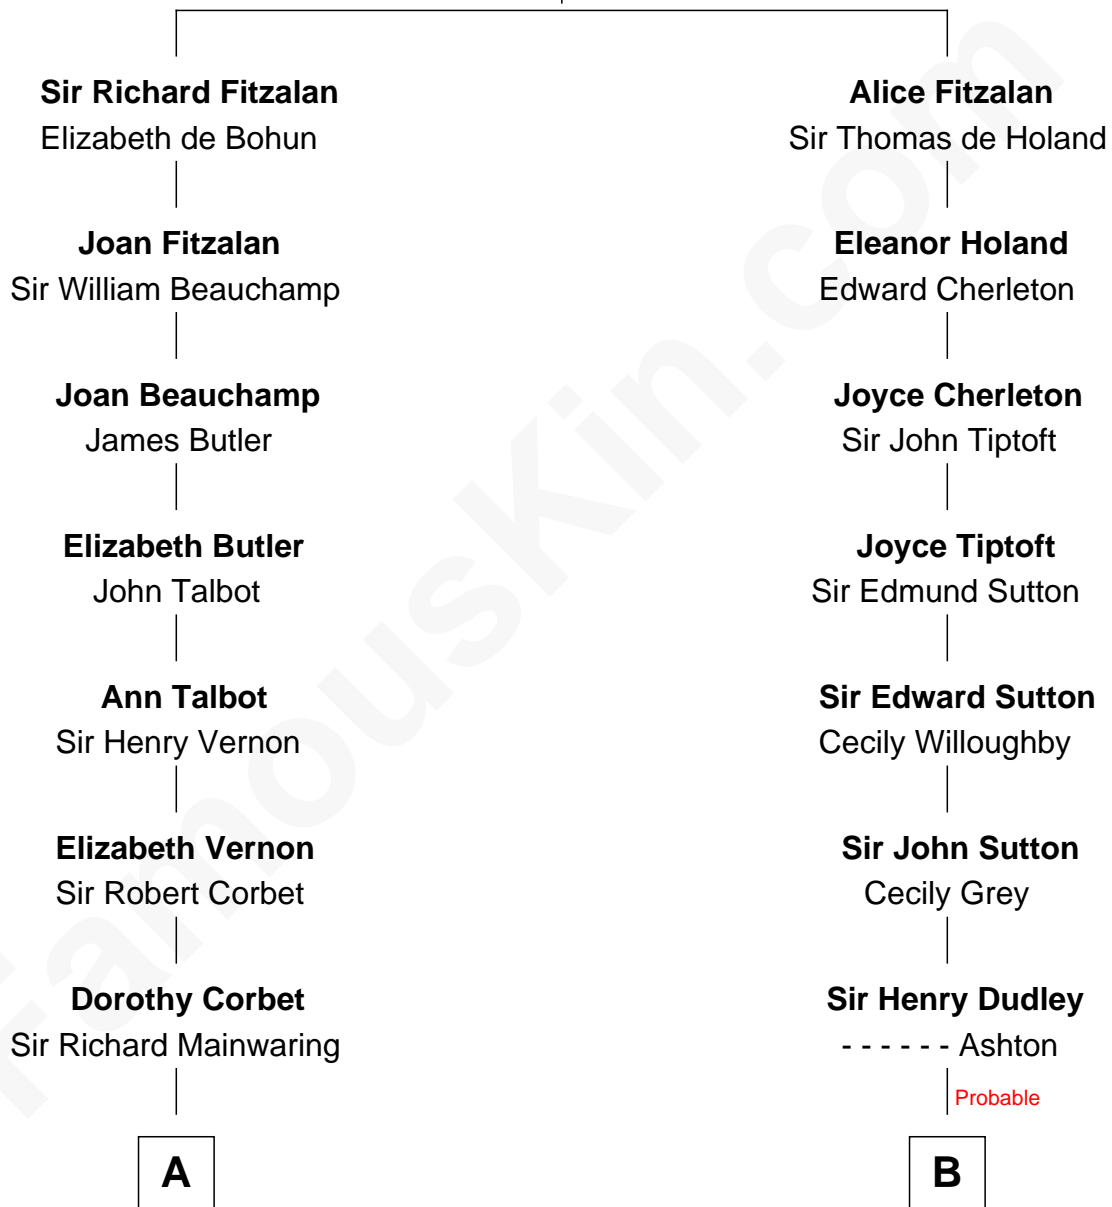

FamousKin.com

Relationship Chart of

Grover Cleveland

22nd and 24th U.S. President

17th cousin 2 times removed of

George Hamilton

TV and Movie Actor

Richard Fitzalan
Eleanor Plantagenet