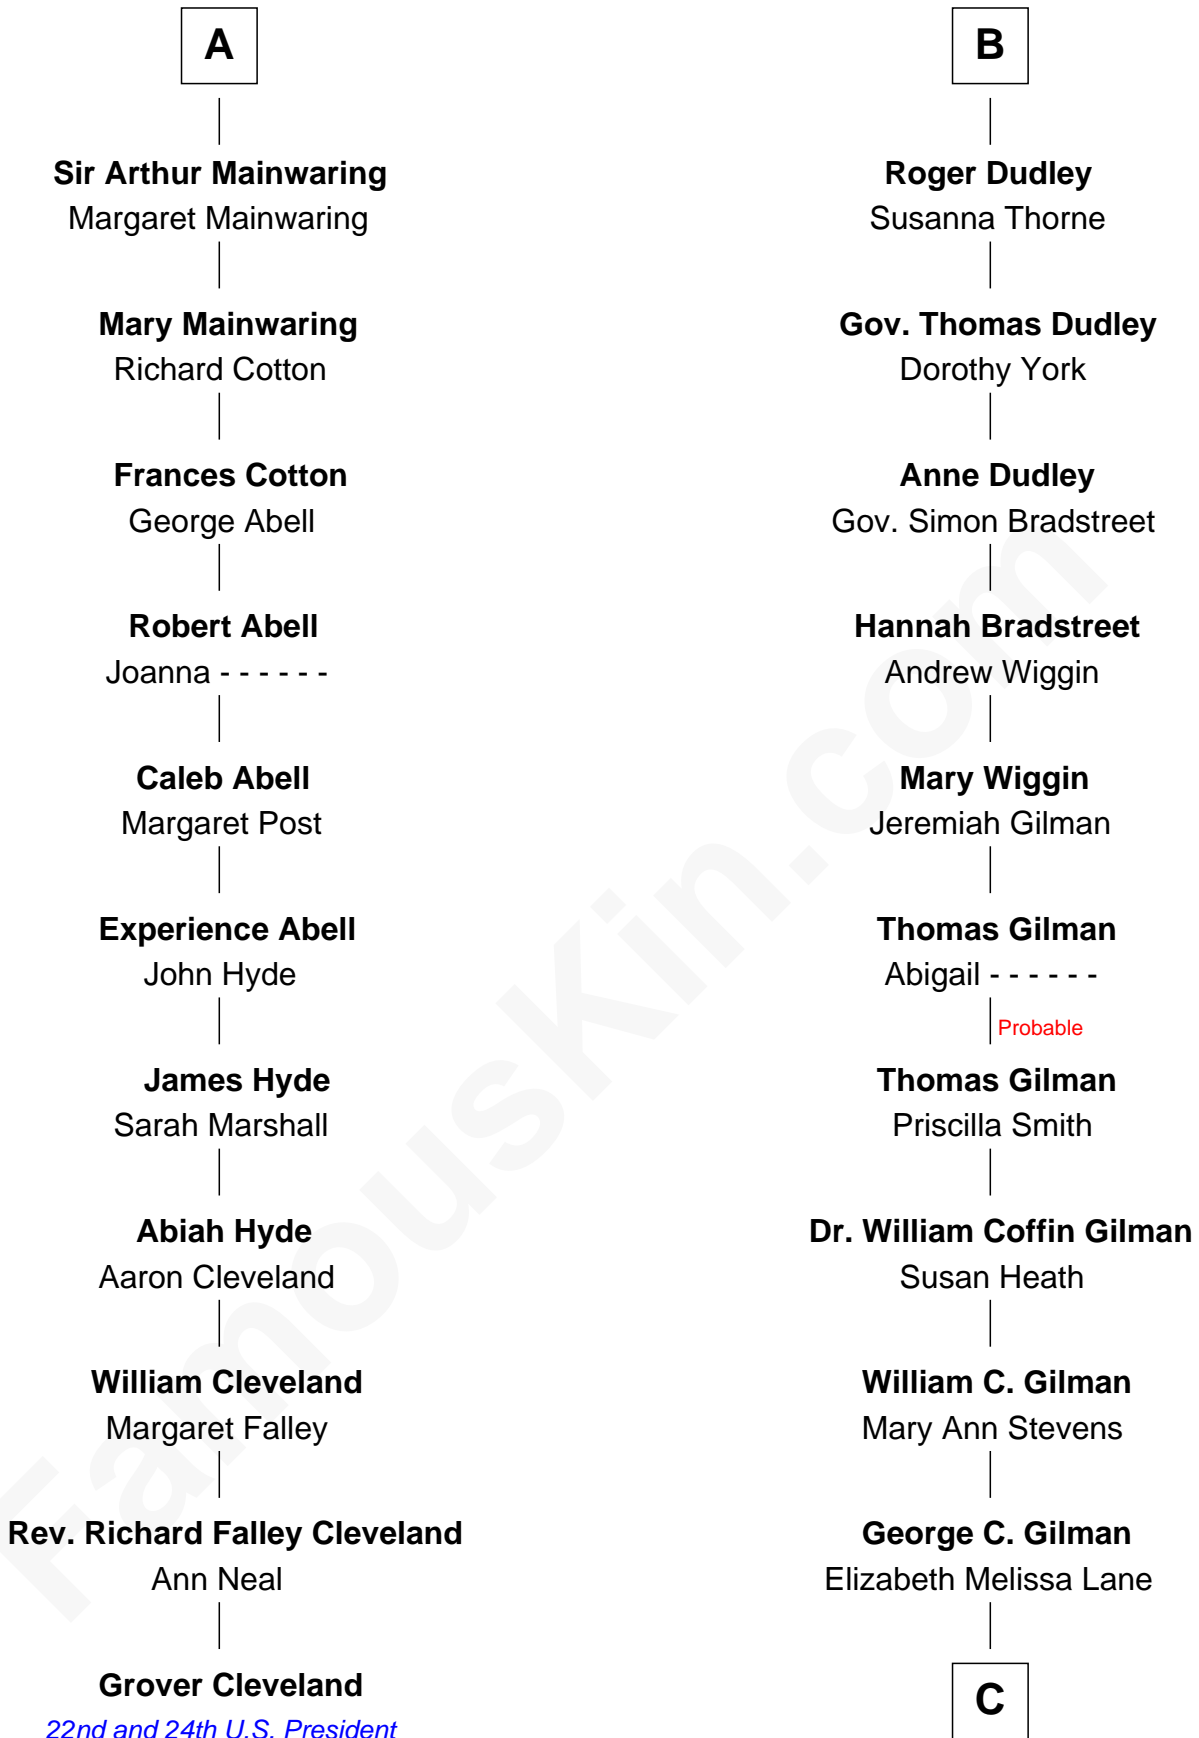

FamousKin.com

Relationship Chart of

Grover Cleveland

22nd and 24th U.S. President

17th cousin 2 times removed of

George Hamilton

TV and Movie Actor

Richard Fitzalan
Eleanor Plantagenet

C

Lillian C. Gilman

Harry Fuller Hamilton

George William Hamilton

Anne Lucille Stevens

George Hamilton

TV and Movie Actor

FamousKin.com