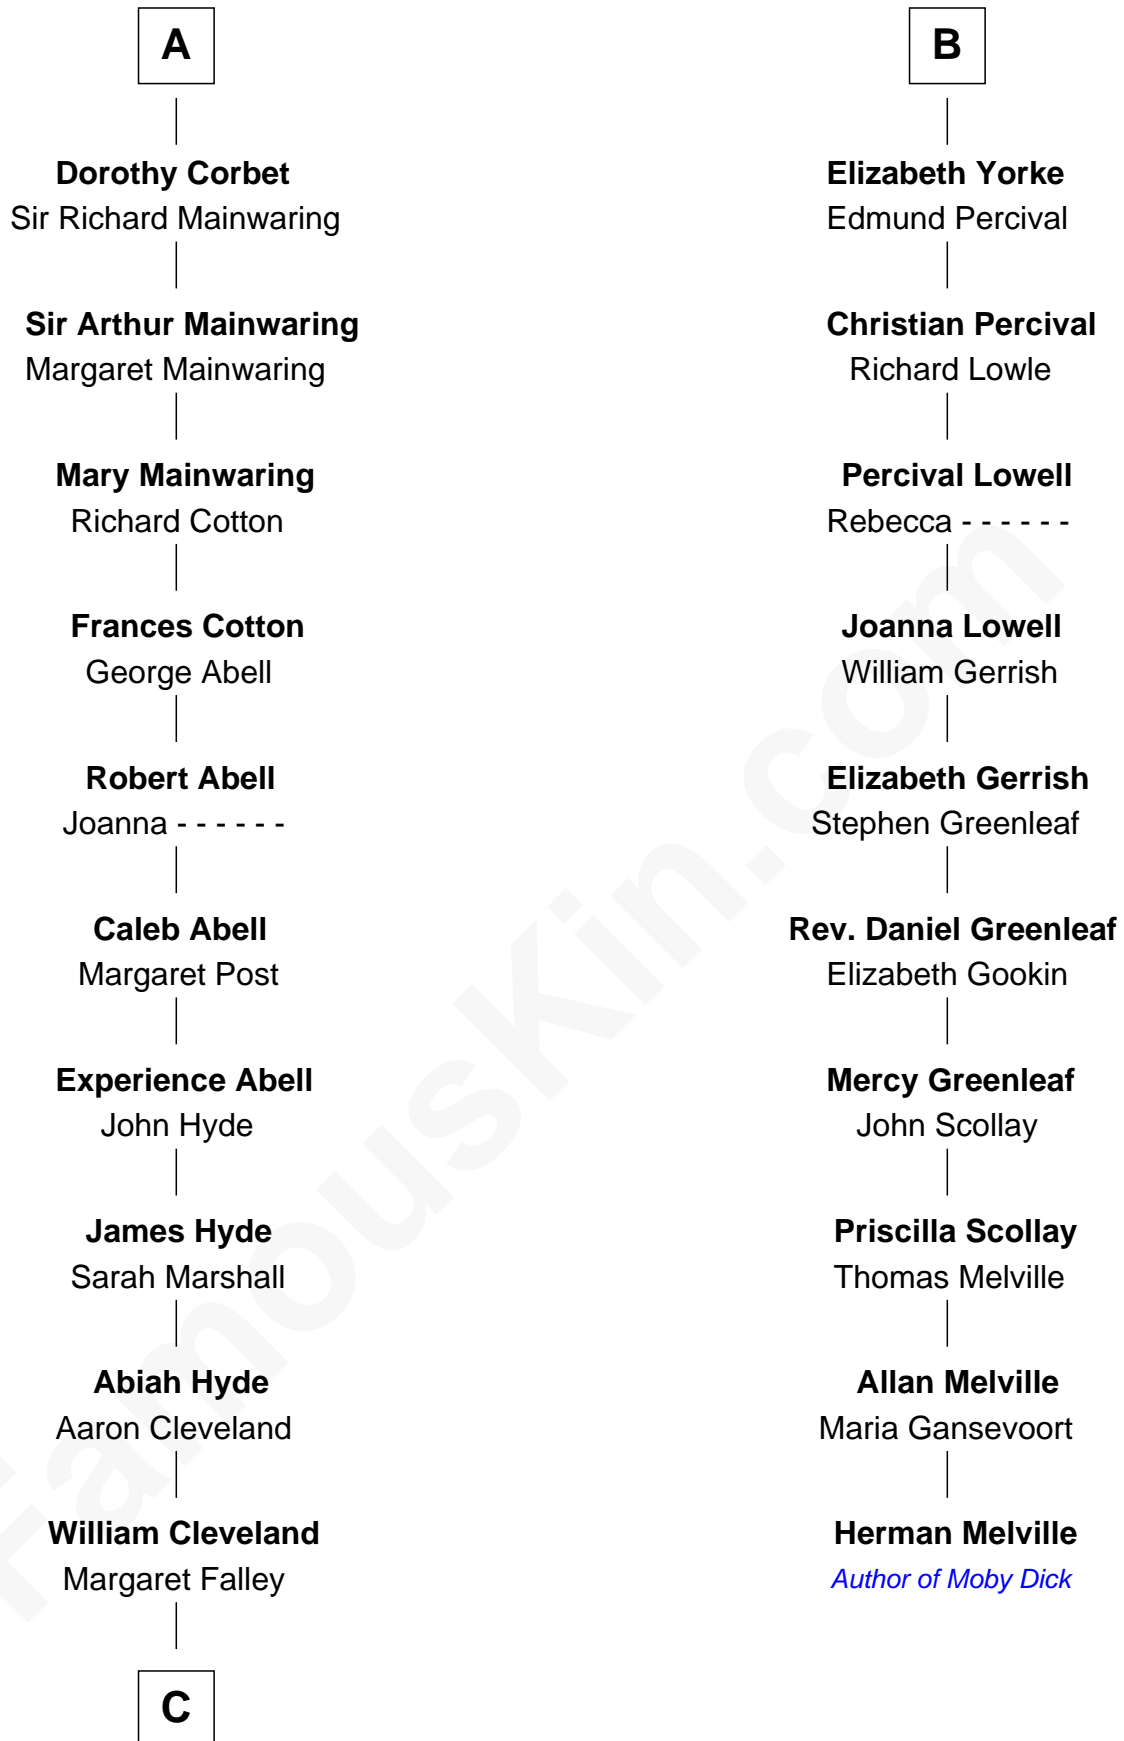

FamousKin.com

Relationship Chart of

Grover Cleveland

22nd and 24th U.S. President

16th cousin 2 times removed of

Herman Melville

Author of *Moby Dick*

Humphrey de Bohun

Elizabeth Plantagenet

Eleanor de Bohun
Sir James le Boteler

James le Boteler
Elizabeth Darcy

James Butler
Anne de Welles

James Butler
Joan Beauchamp

Elizabeth Butler
John Talbot

Ann Talbot
Sir Henry Vernon

Elizabeth Vernon
Sir Robert Corbet

Eleanor Luttrell
Roger Yorke

B

C

Rev. Richard Falley Cleveland

Ann Neal

Grover Cleveland

22nd and 24th U.S. President

FamousKin.com