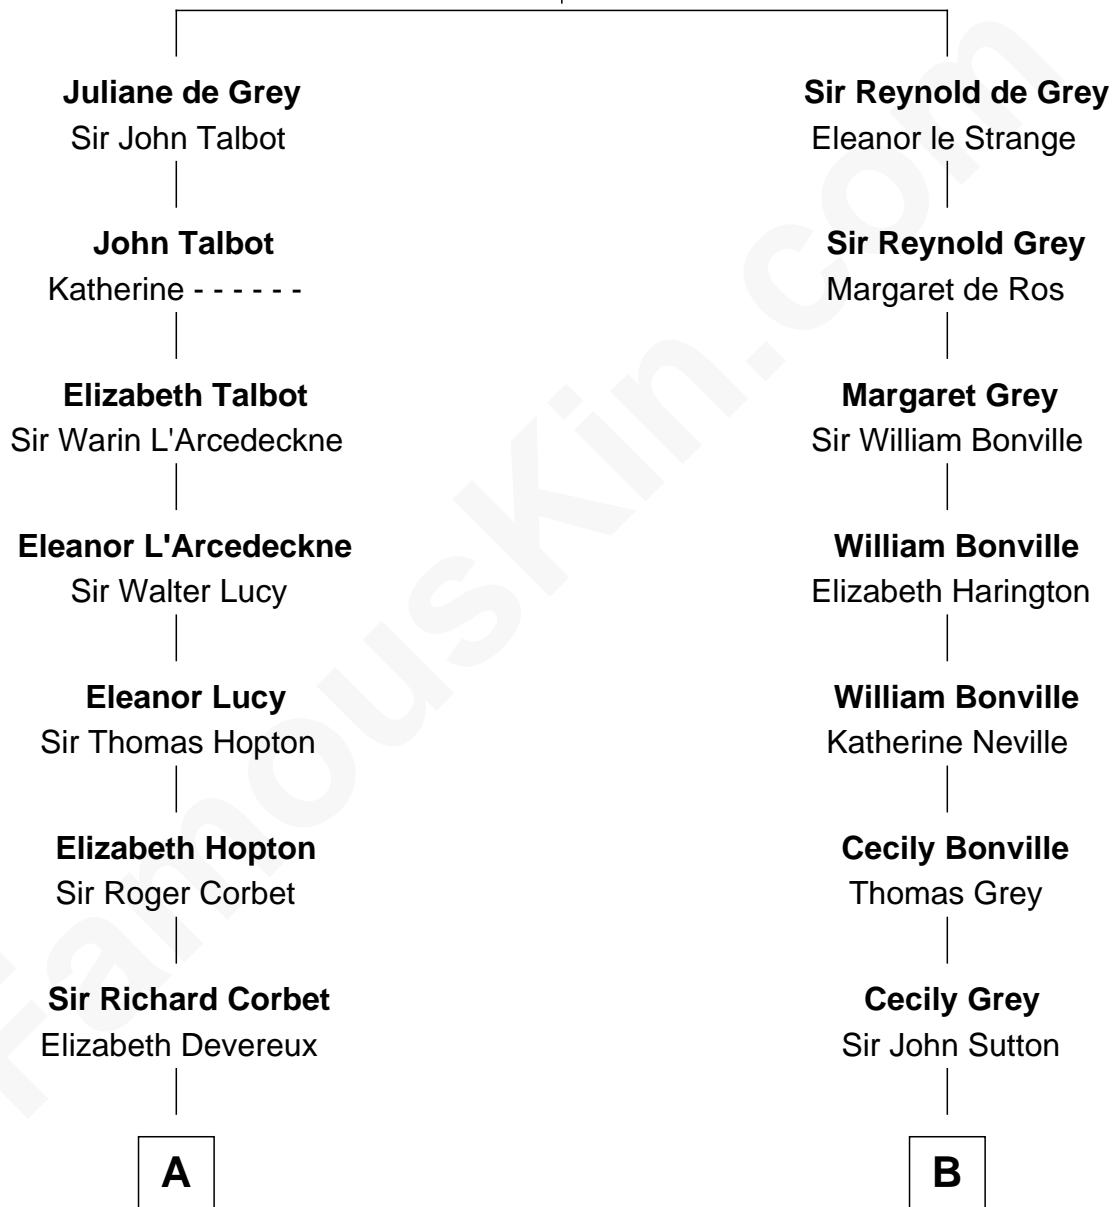

FamousKin.com Relationship Chart of

Grover Cleveland

22nd and 24th U.S. President

19th cousin of

Dick Clark

Radio and TV Host

Sir Roger de Grey
Elizabeth de Hastings

FamousKin.com