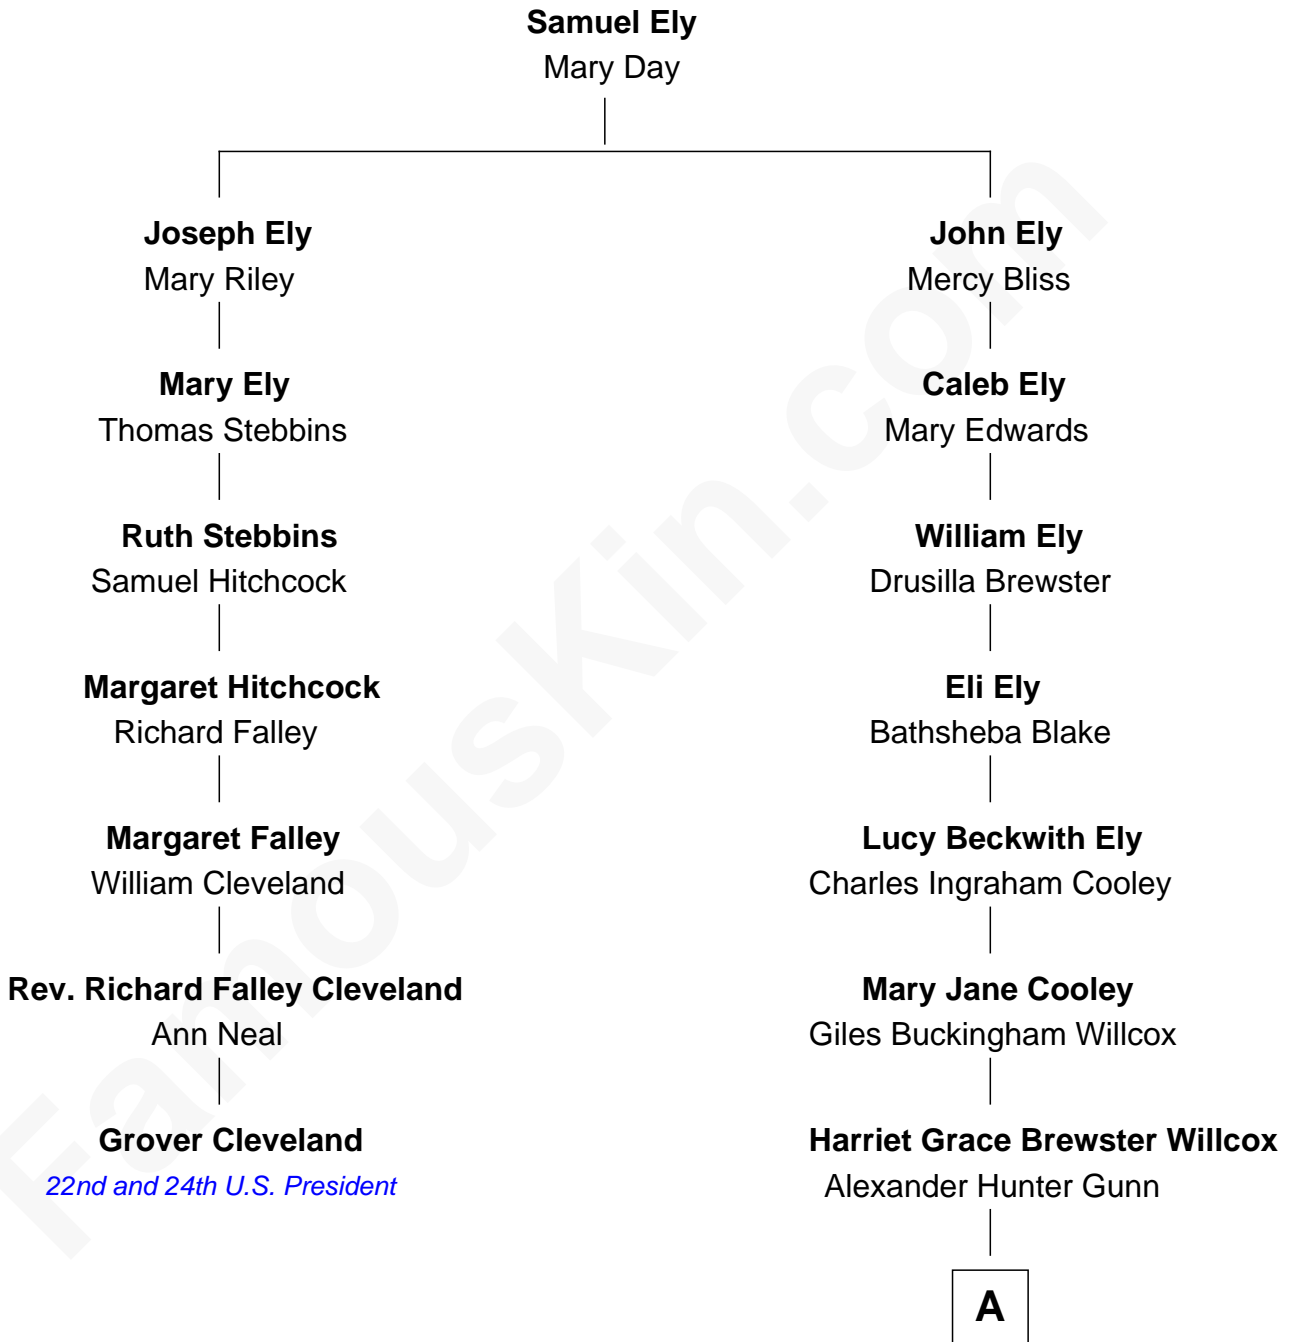

FamousKin.com

Relationship Chart of

Grover Cleveland

22nd and 24th U.S. President

6th cousin 3 times removed of

Elisabeth Shue

TV and Movie Actress

A

Mary Brewster Gunn
Adoniram Judson Wells

Anne Brewster Wells
James William Shue

Elisabeth Shue
TV and Movie Actress

FamousKin.com