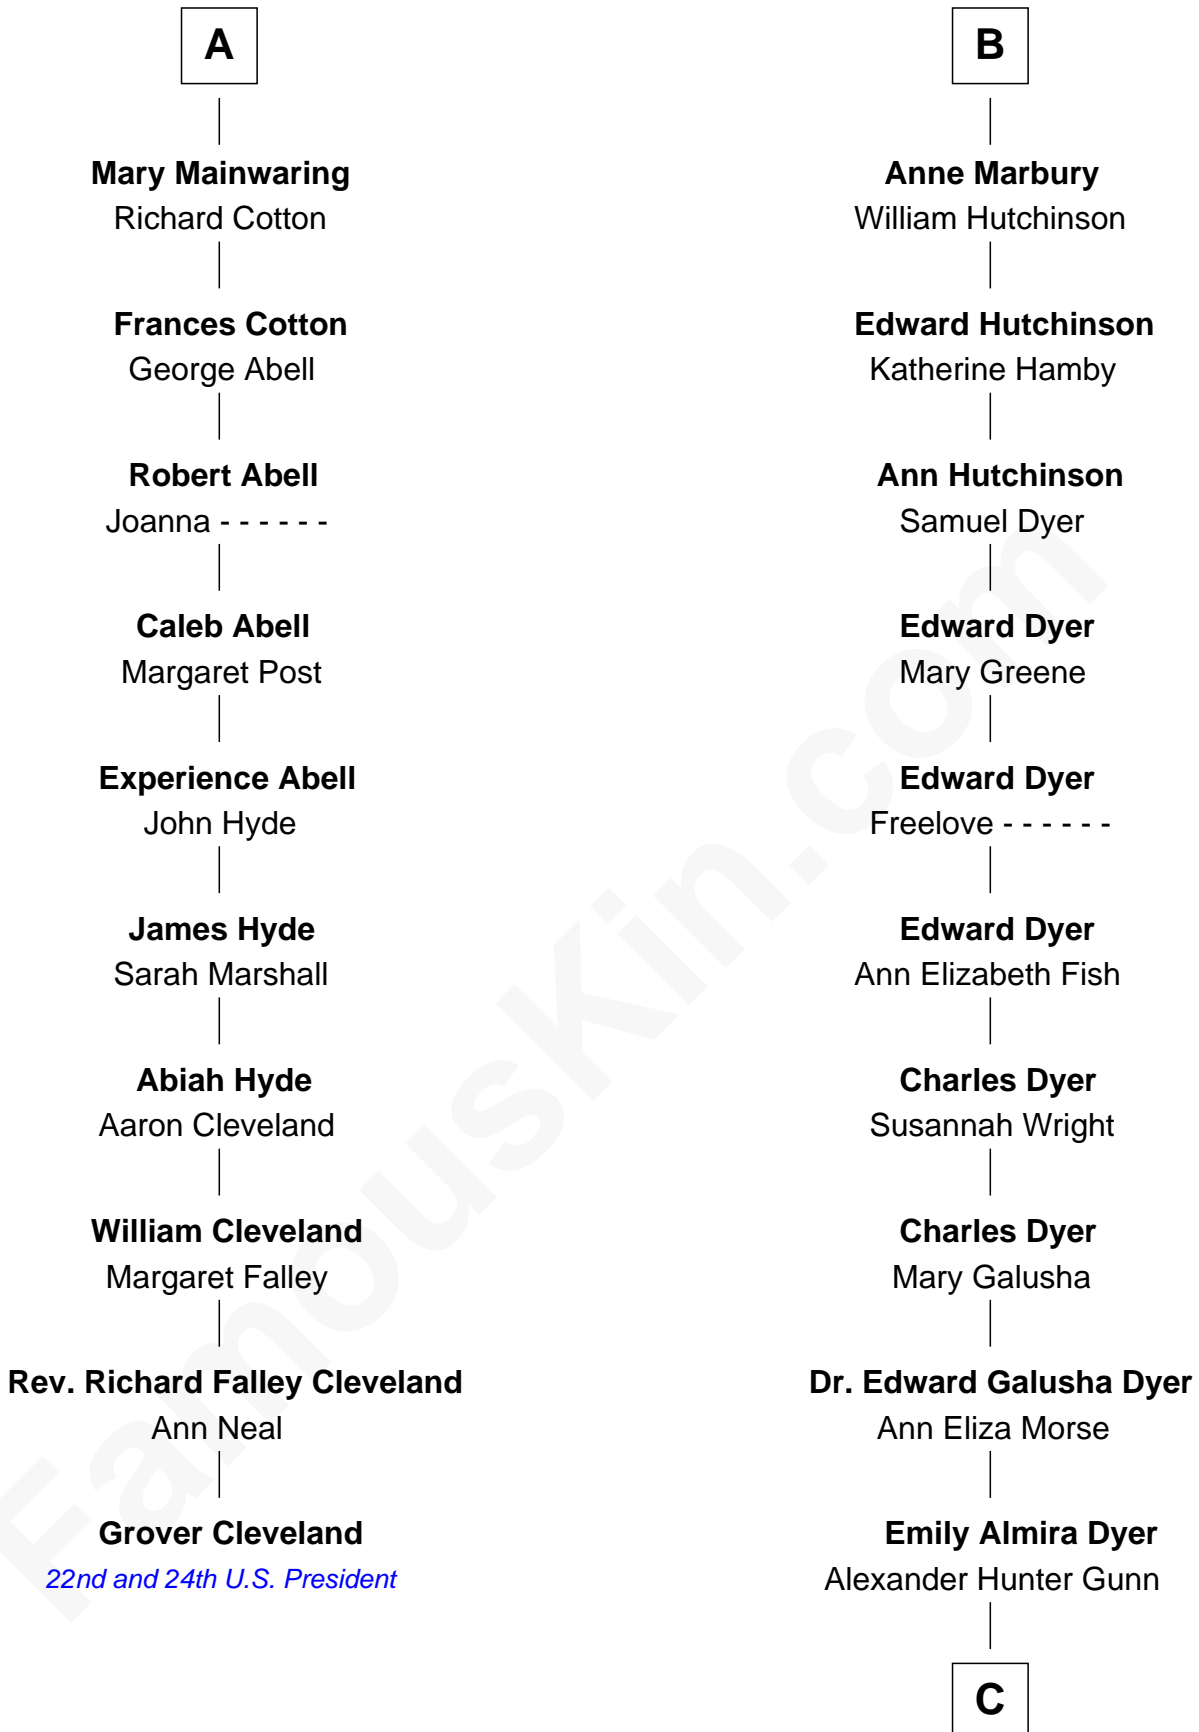

## Relationship Chart of

### Grover Cleveland

22nd and 24th U.S. President

16th cousin 4 times removed of

**Elisabeth Shue**

TV and Movie Actress

**Robert de Ferrers**  
Margaret Despencer

C

**Alexander Hunter Gunn**  
Harriet Grace Brewster Willcox

**Mary Brewster Gunn**  
Adoniram Judson Wells

**Anne Brewster Wells**  
James William Shue

**Elisabeth Shue**  
*TV and Movie Actress*