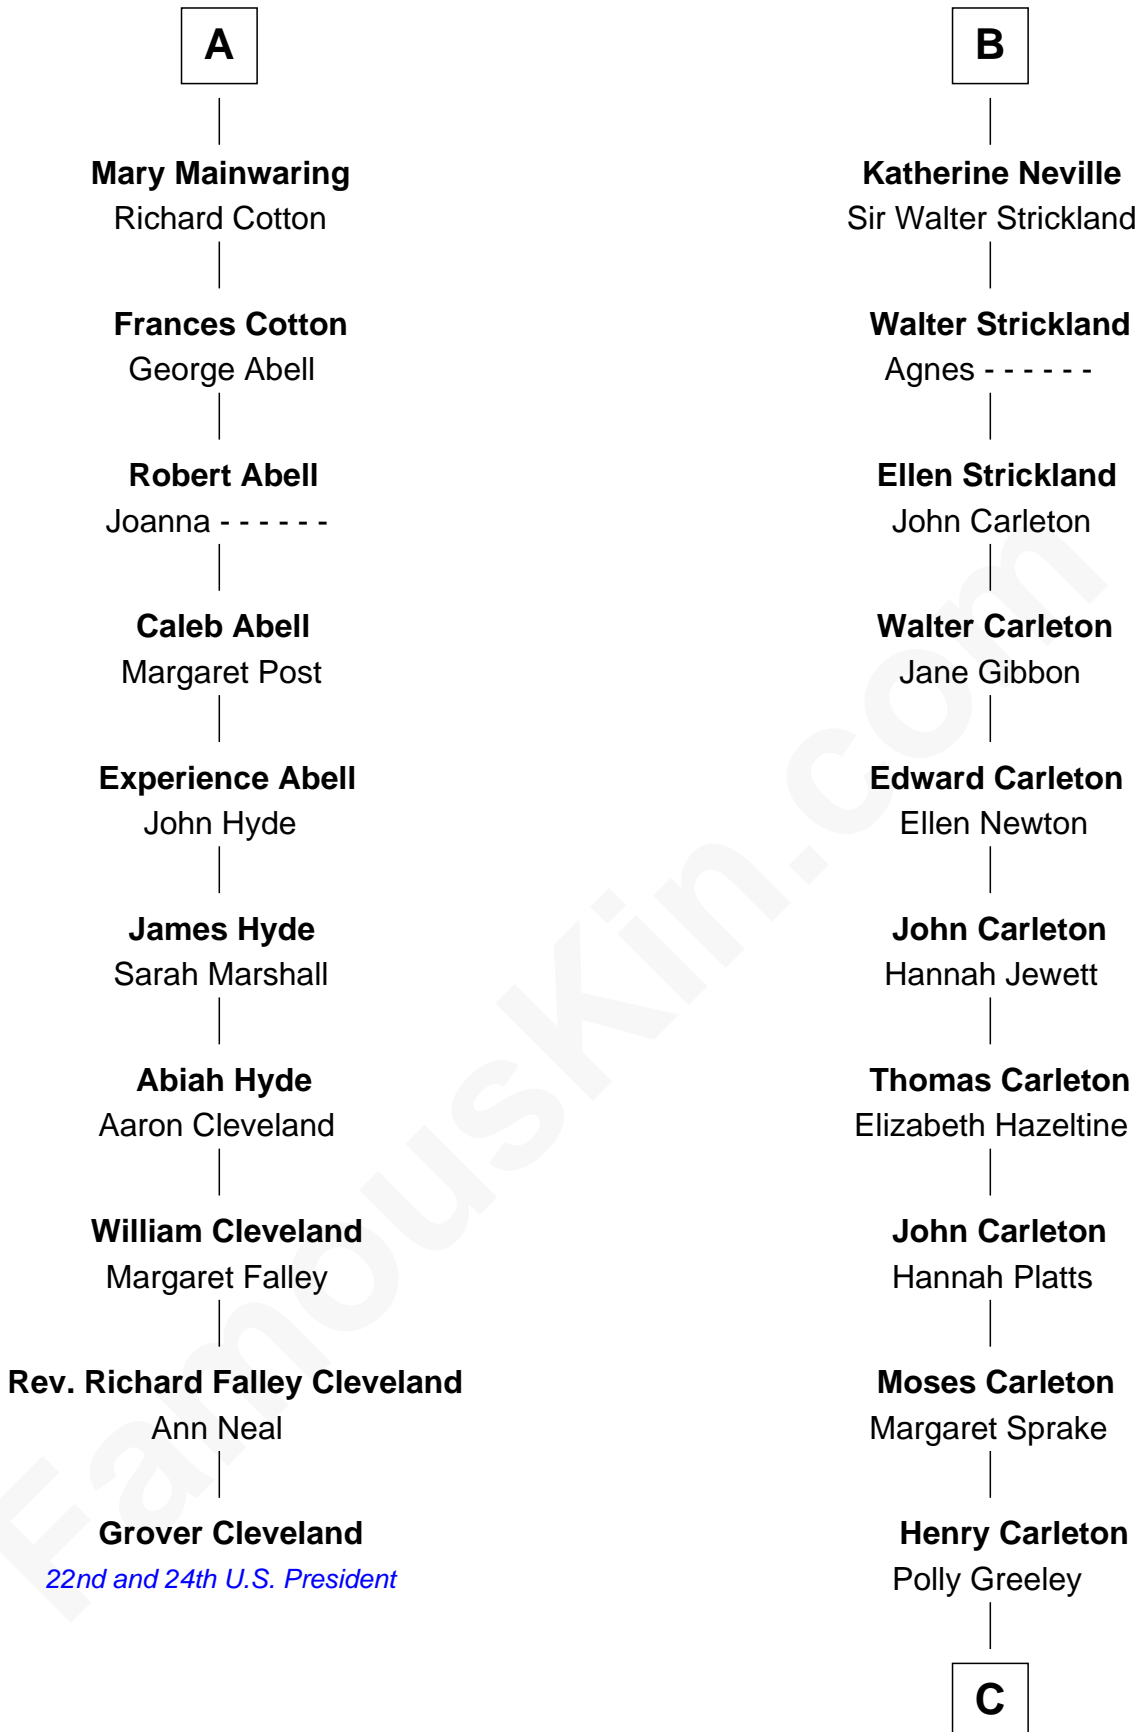

FamousKin.com

Relationship Chart of

Grover Cleveland

22nd and 24th U.S. President

16th cousin 2 times removed of

Charles A. Pillsbury

Co-Founder of C.A. Pillsbury Co.

Sir Thomas de Beauchamp

Katherine de Mortimer

Sir William Beauchamp

Joan Fitzalan

Joan Beauchamp

James Butler

Elizabeth Butler

John Talbot

Ann Talbot

Sir Henry Vernon

Elizabeth Vernon

Sir Robert Corbet

Dorothy Corbet

Sir Richard Mainwaring

Sir Arthur Mainwaring

Margaret Mainwaring

A

Jane de Neville

Sir William Gascoigne

Margaret Gascoigne

Sir Christopher Ward

Anne Ward

Sir Ralph Neville

B

C