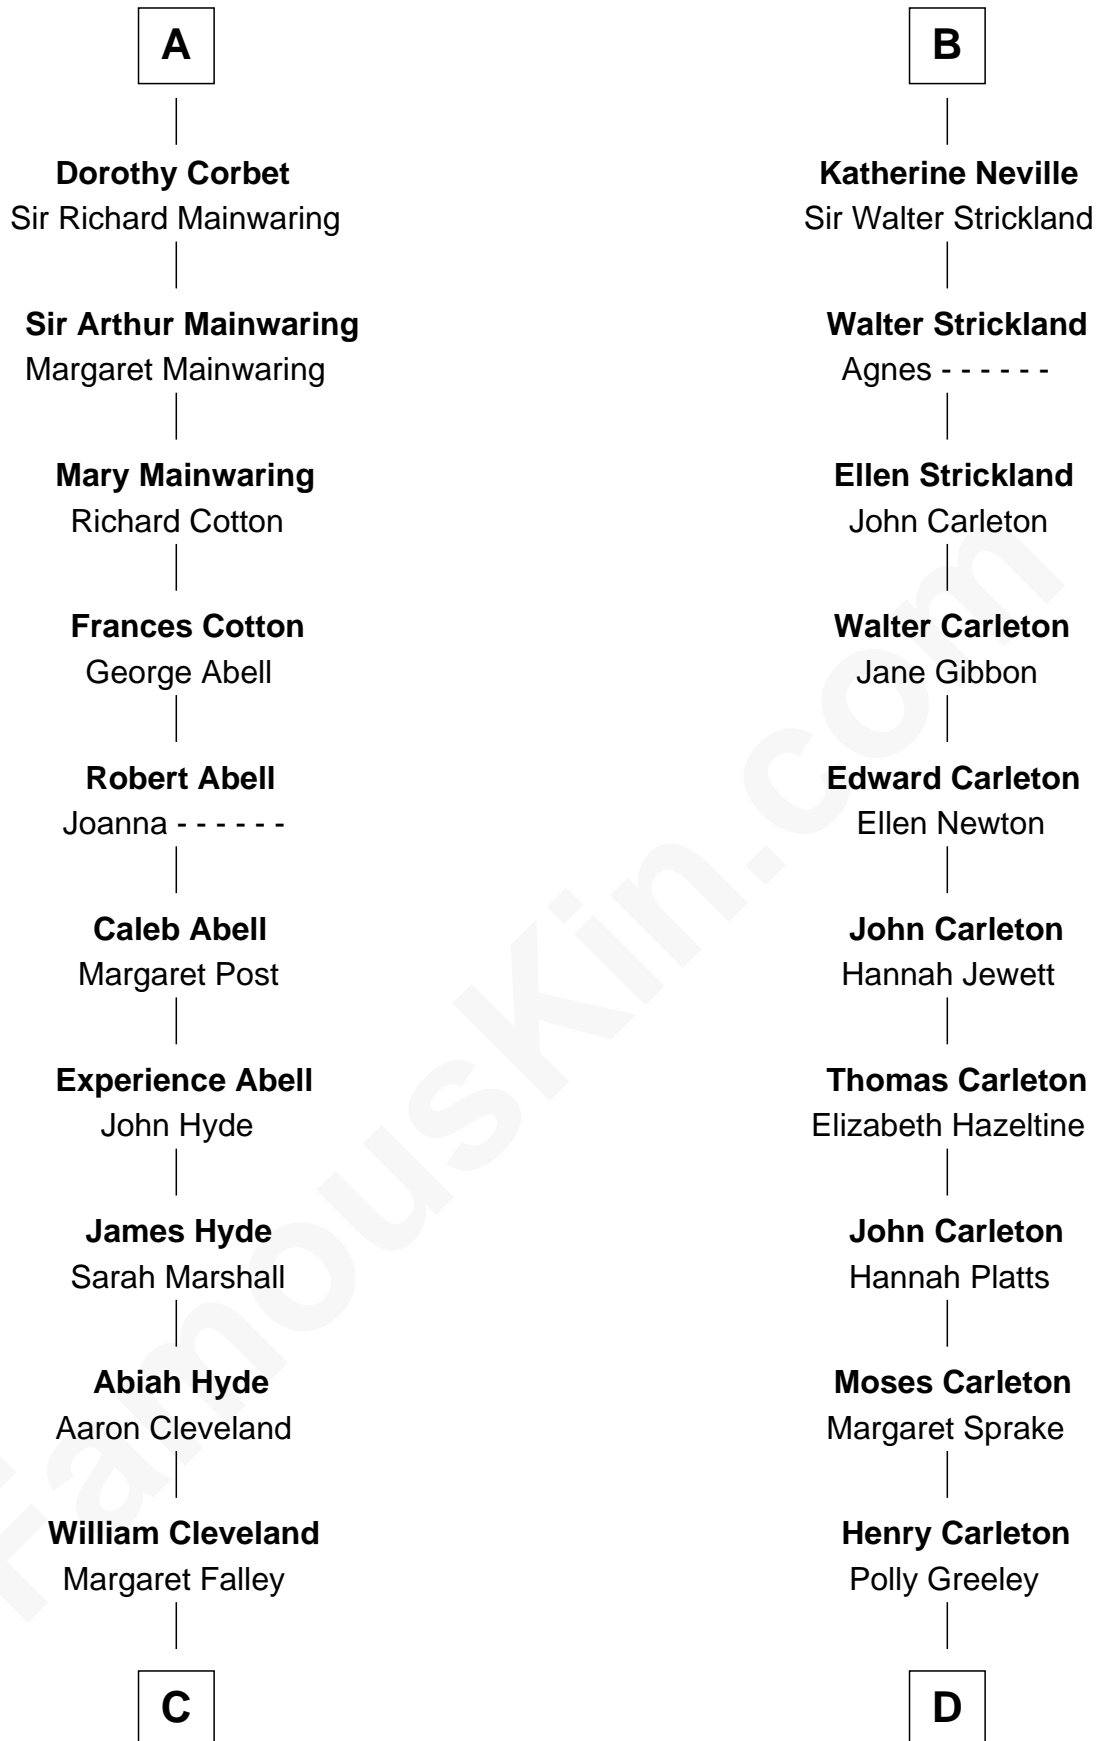

FamousKin.com
Relationship Chart of
Grover Cleveland

22nd and 24th U.S. President

18th cousin of

Charles A. Pillsbury

Co-Founder of C.A. Pillsbury Co.

C

Rev. Richard Falley Cleveland

Ann Neal

Grover Cleveland

22nd and 24th U.S. President

D

Margaret Sprague Carleton

George Alfred Pillsbury

Charles A. Pillsbury

Co-Founder of C.A. Pillsbury Co.

FamousKin.com