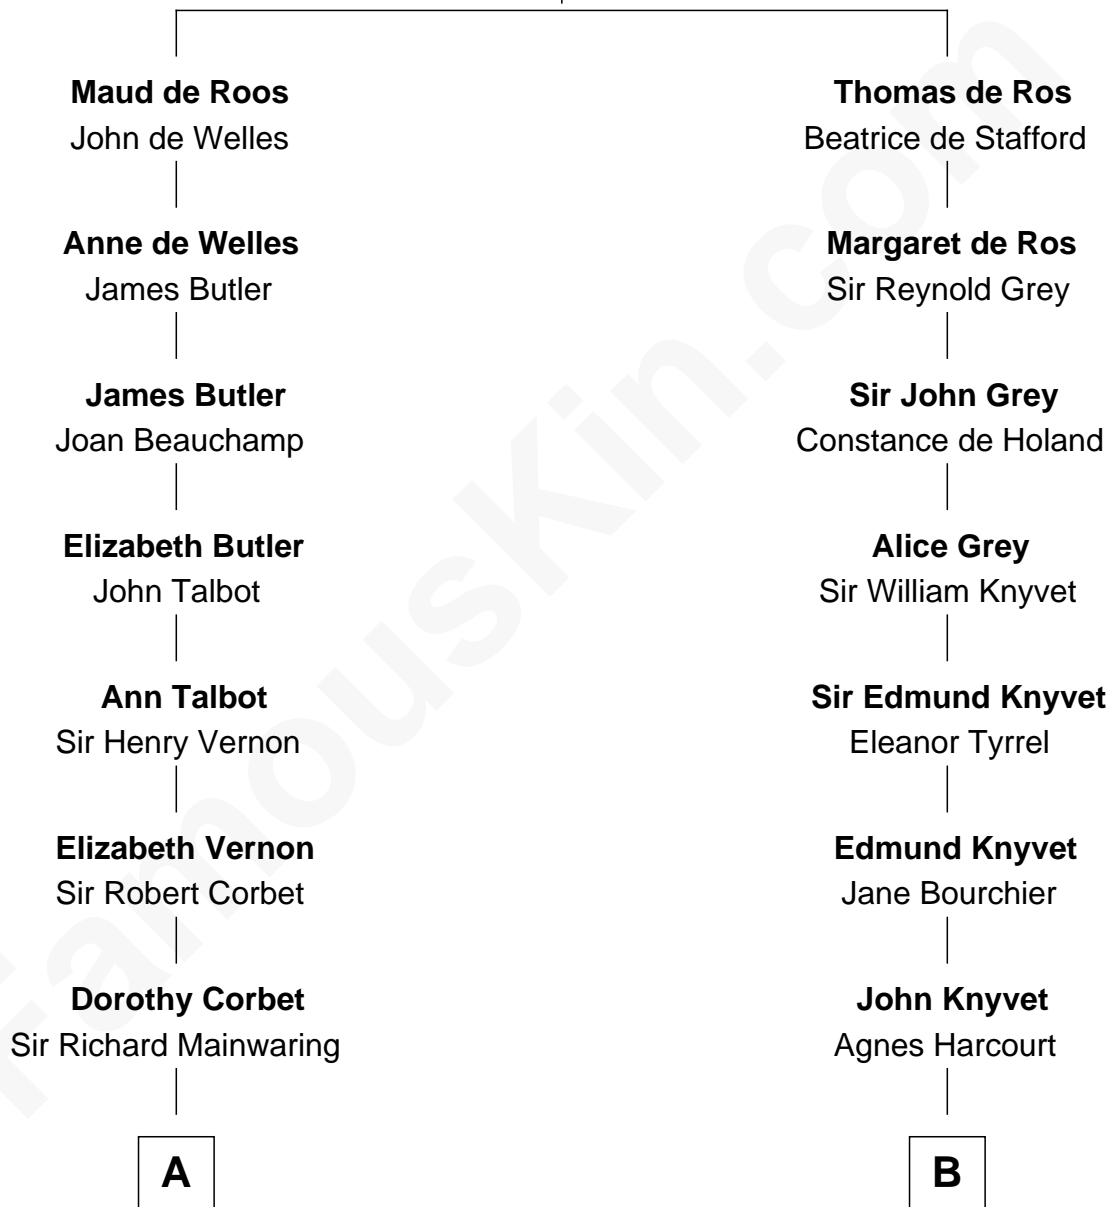

## Relationship Chart of

### Grover Cleveland

22nd and 24th U.S. President

17th cousin 4 times removed of

**Carly Fiorina**

CEO of Hewlett-Packard

**Sir William de Ros**  
Margery de Badlesmere

C

**Margaret Isabella Walker**

Heinrich Weber

**John Walker Weber**

Maude Graves

**Cara Carleton Weber**

Harold Marvin Sneed

**Joseph Tyree Sneed**

Madelon Montross Juergens

**Carly Fiorina**