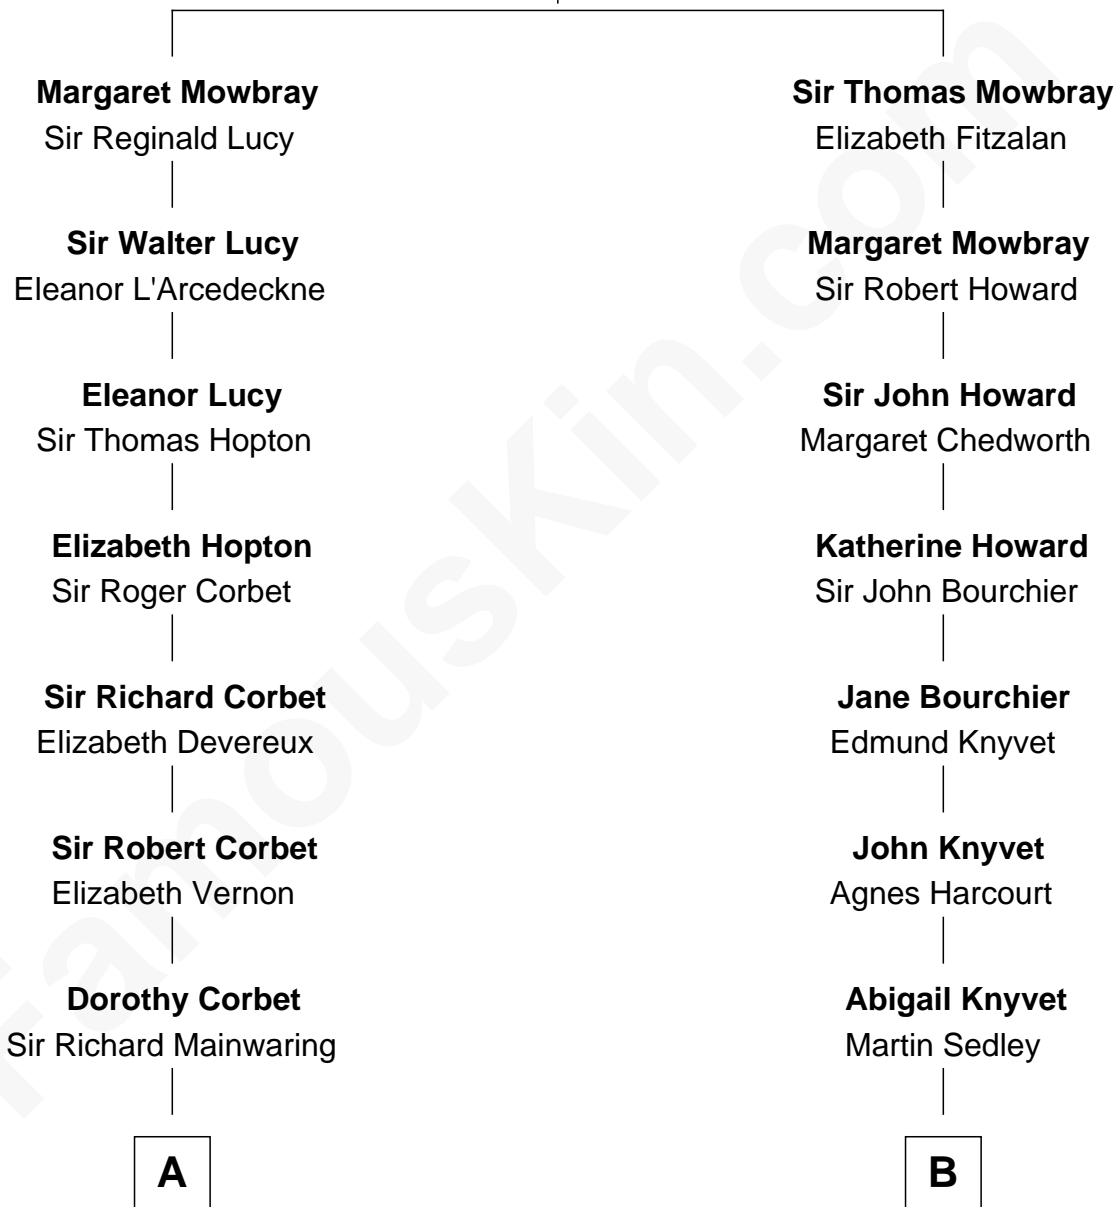

FamousKin.com

Relationship Chart of

Grover Cleveland

22nd and 24th U.S. President

17th cousin 3 times removed of

Carly Fiorina

CEO of Hewlett-Packard

John de Mowbray
Elizabeth de Segrave

C

John Walker Weber

Maude Graves

Cara Carleton Weber

Harold Marvin Sneed

Joseph Tyree Sneed

Madelon Montross Juergens

Carly Fiorina