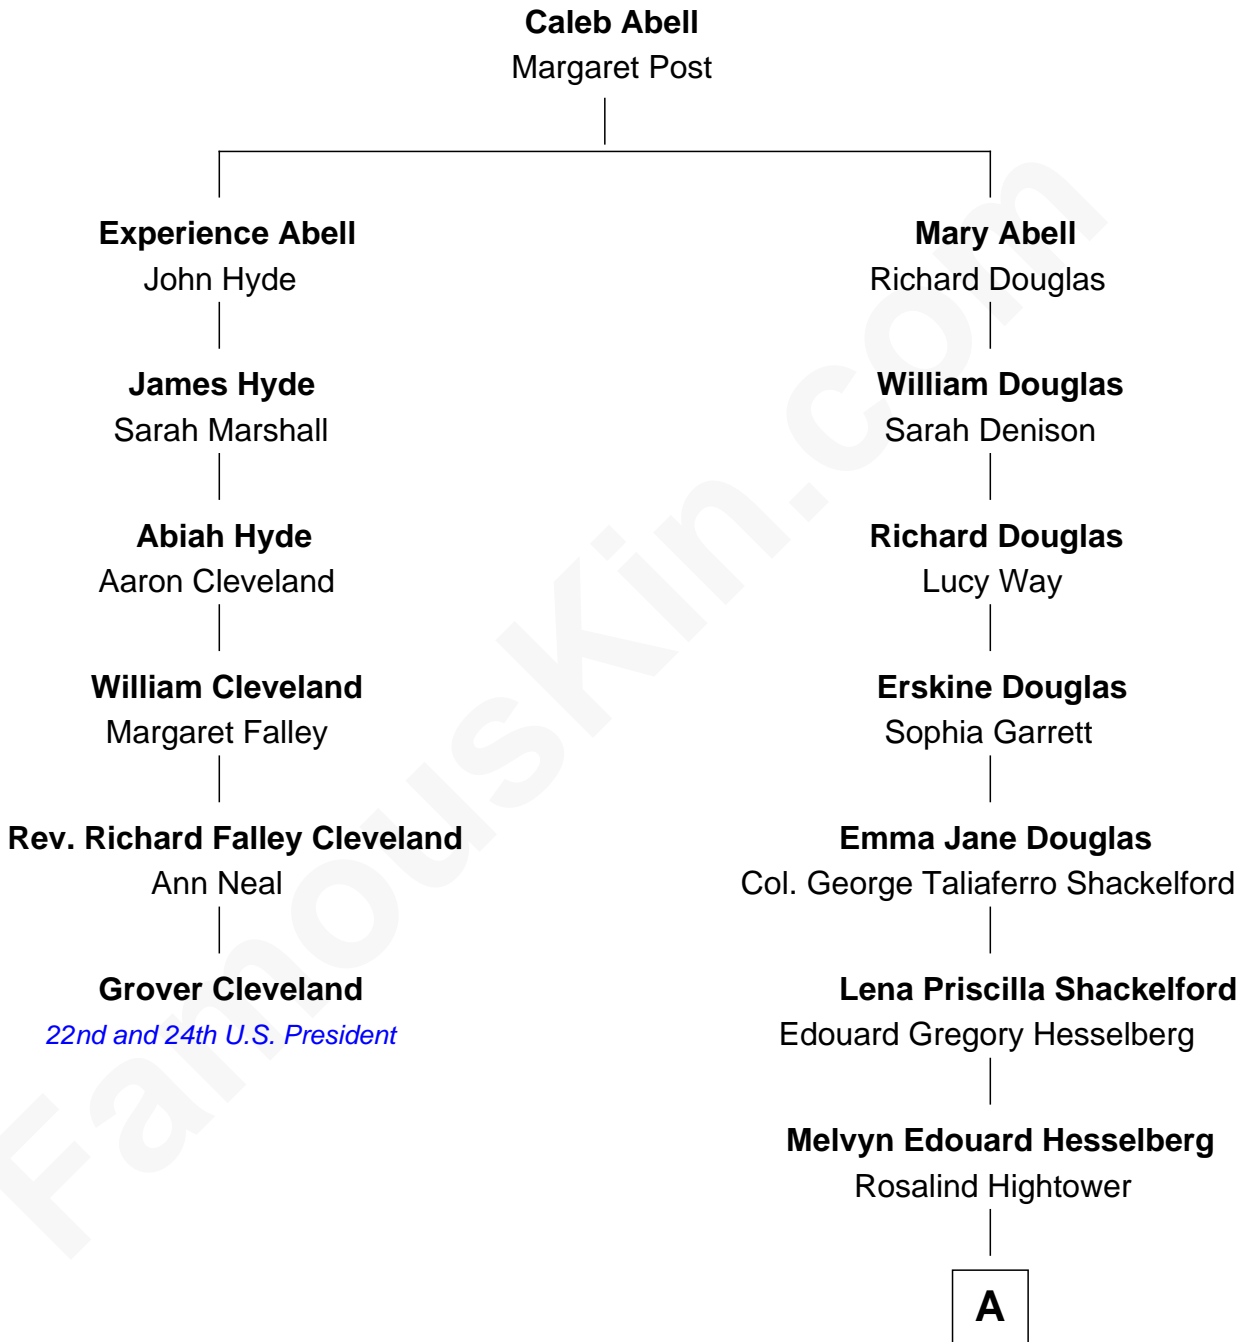

FamousKin.com

Relationship Chart of

Grover Cleveland

22nd and 24th U.S. President

5th cousin 3 times removed of

Illeana Douglas

TV and Movie Actress

A

Gregory Hesselberg

Joan Georgescu

Illeana Douglas

TV and Movie Actress

FamousKin.com