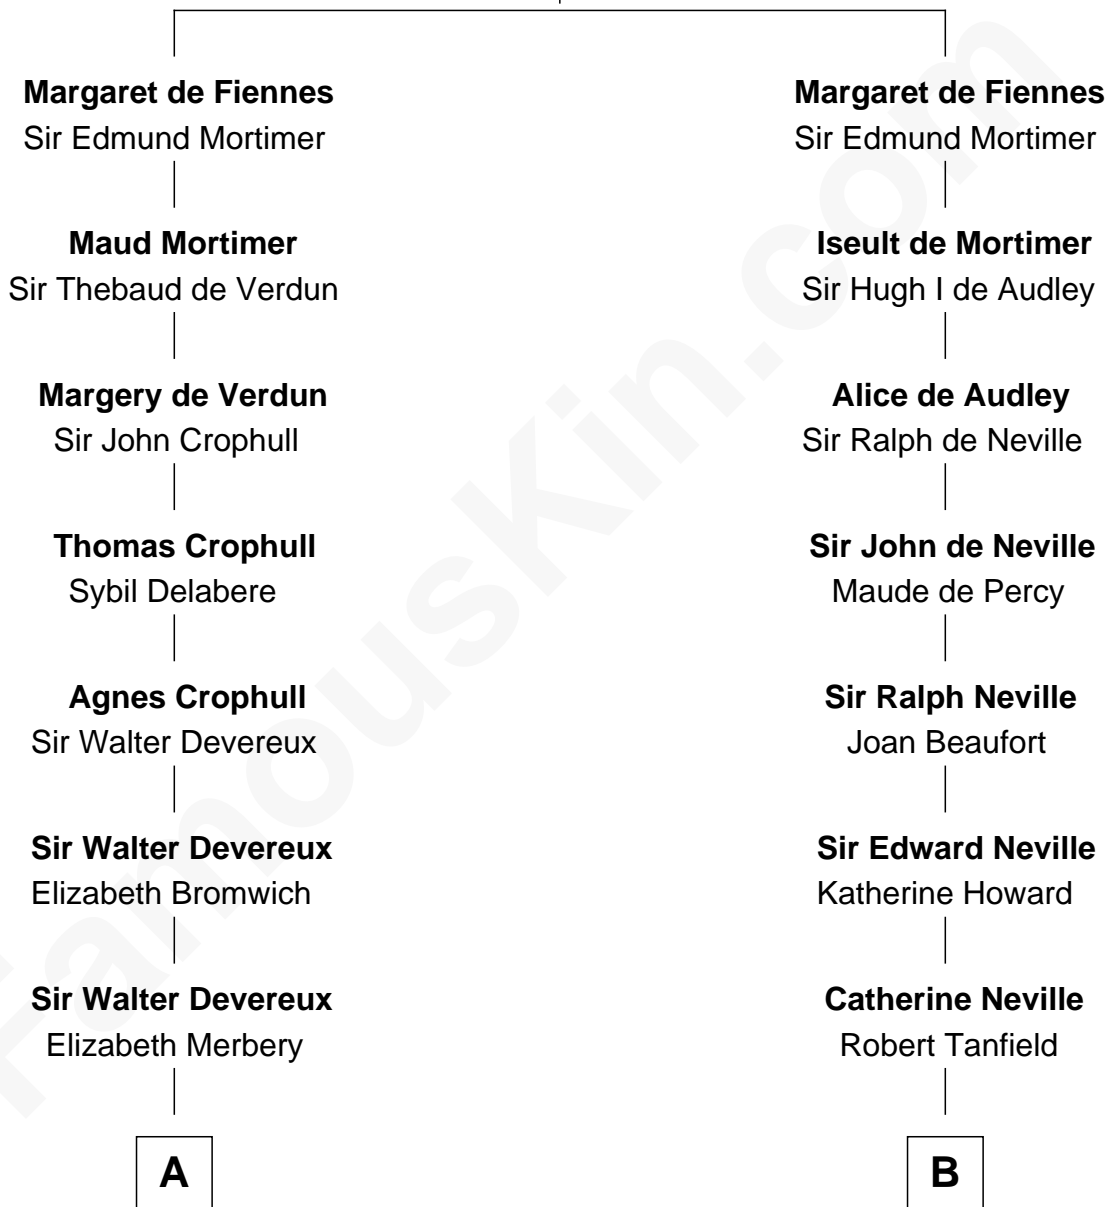

FamousKin.com

Relationship Chart of

Grover Cleveland

22nd and 24th U.S. President

16th cousin 5 times removed of

Thomas Jefferson

3rd U.S. President and Signer of the Declaration of Independence

Sir William de Fiennes

Blanche de Brienne

C

James Hyde
Sarah Marshall

Abiah Hyde
Aaron Cleveland

William Cleveland
Margaret Falley

Rev. Richard Falley Cleveland
Ann Neal

Grover Cleveland
22nd and 24th U.S. President

FamousKin.com