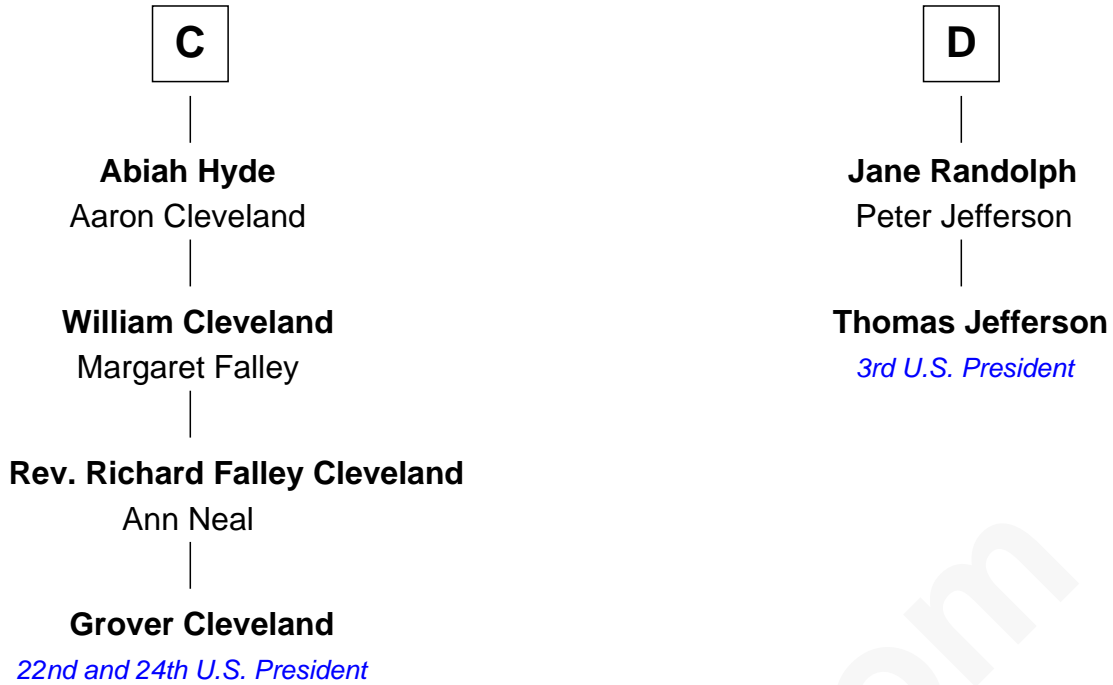

FamousKin.com

Relationship Chart of

Grover Cleveland

22nd and 24th U.S. President

18th cousin 2 times removed of

Thomas Jefferson

3rd U.S. President and Signer of the Declaration of Independence

Henry II, King of England

Iseult de Mortimer

Alice de Audley

Sir Ralph de Neville

Sir John de Neville

Maude de Percy

Sir Ralph Neville

Joan Beaufort

B