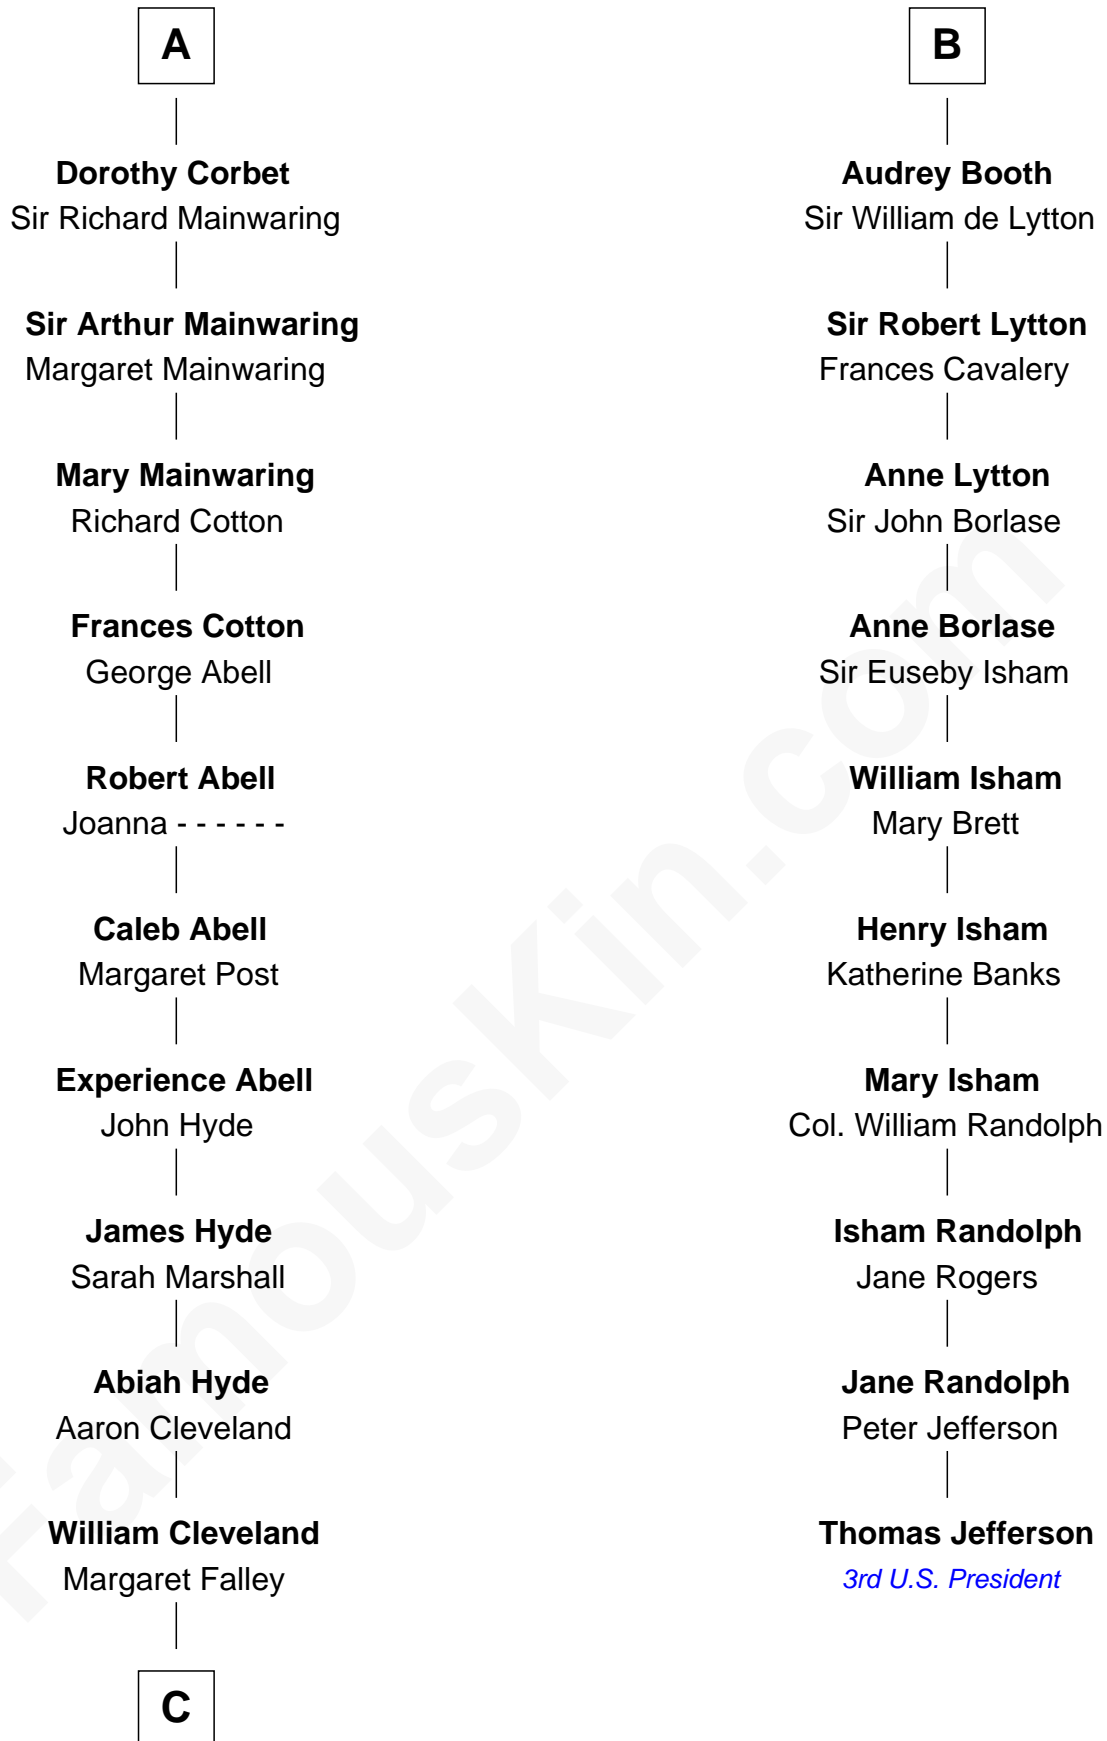

FamousKin.com

Relationship Chart of

Grover Cleveland

22nd and 24th U.S. President

16th cousin 2 times removed of

Thomas Jefferson

3rd U.S. President and Signer of the Declaration of Independence

C

Rev. Richard Falley Cleveland

Ann Neal

Grover Cleveland

22nd and 24th U.S. President

FamousKin.com