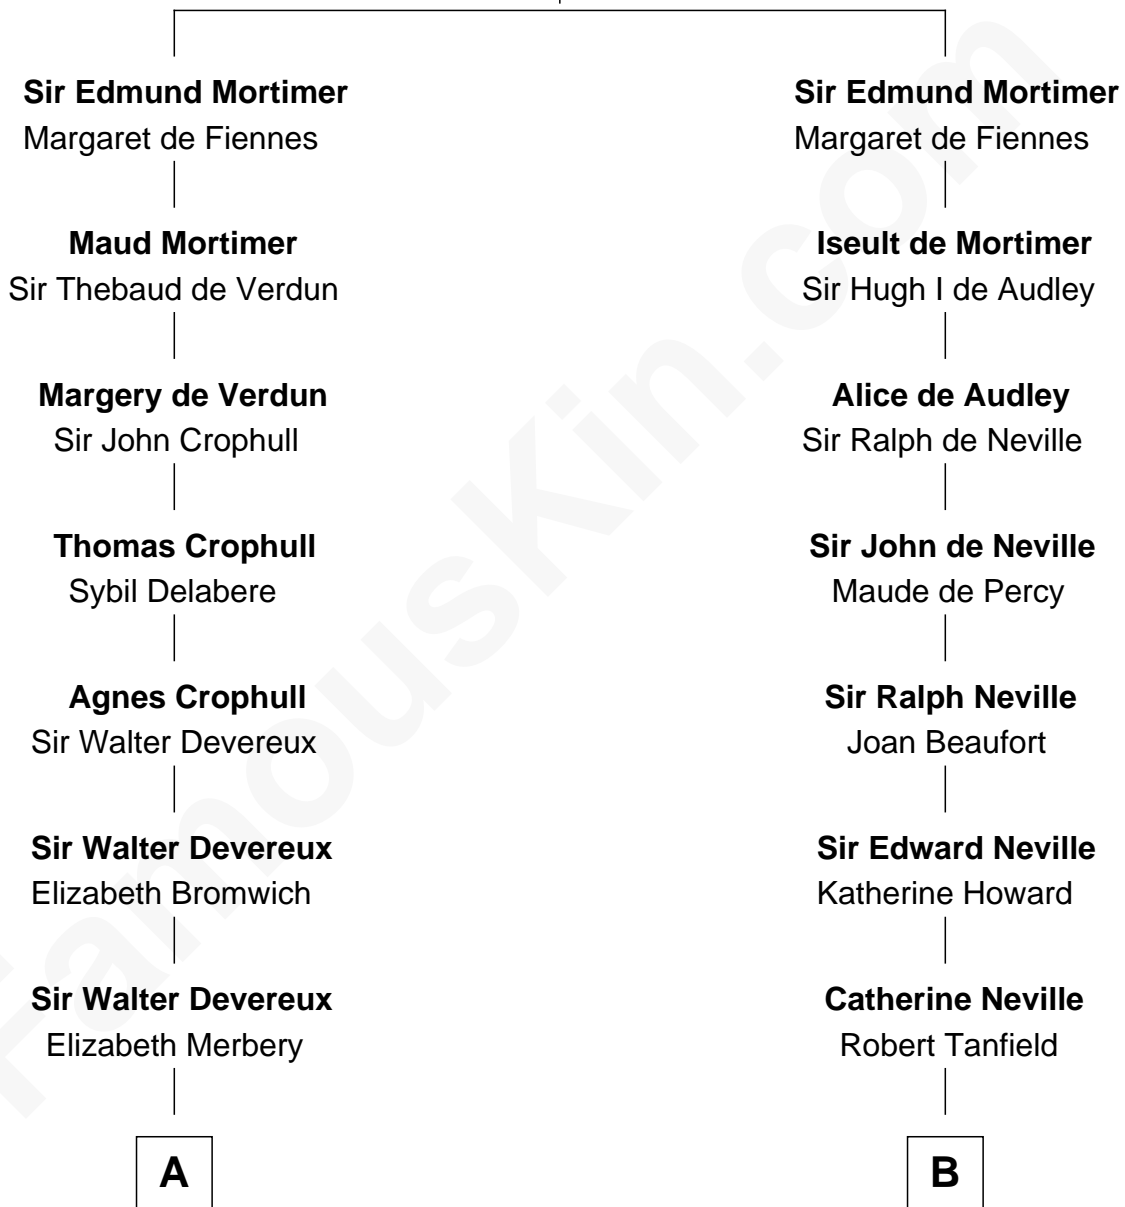

FamousKin.com

Relationship Chart of

Grover Cleveland

22nd and 24th U.S. President

16th cousin 5 times removed of

Thomas Jefferson

3rd U.S. President and Signer of the Declaration of Independence

Roger Mortimer
Maud de Braose

C

James Hyde
Sarah Marshall

Abiah Hyde
Aaron Cleveland

William Cleveland
Margaret Falley

Rev. Richard Falley Cleveland
Ann Neal

Grover Cleveland
22nd and 24th U.S. President

FamousKin.com