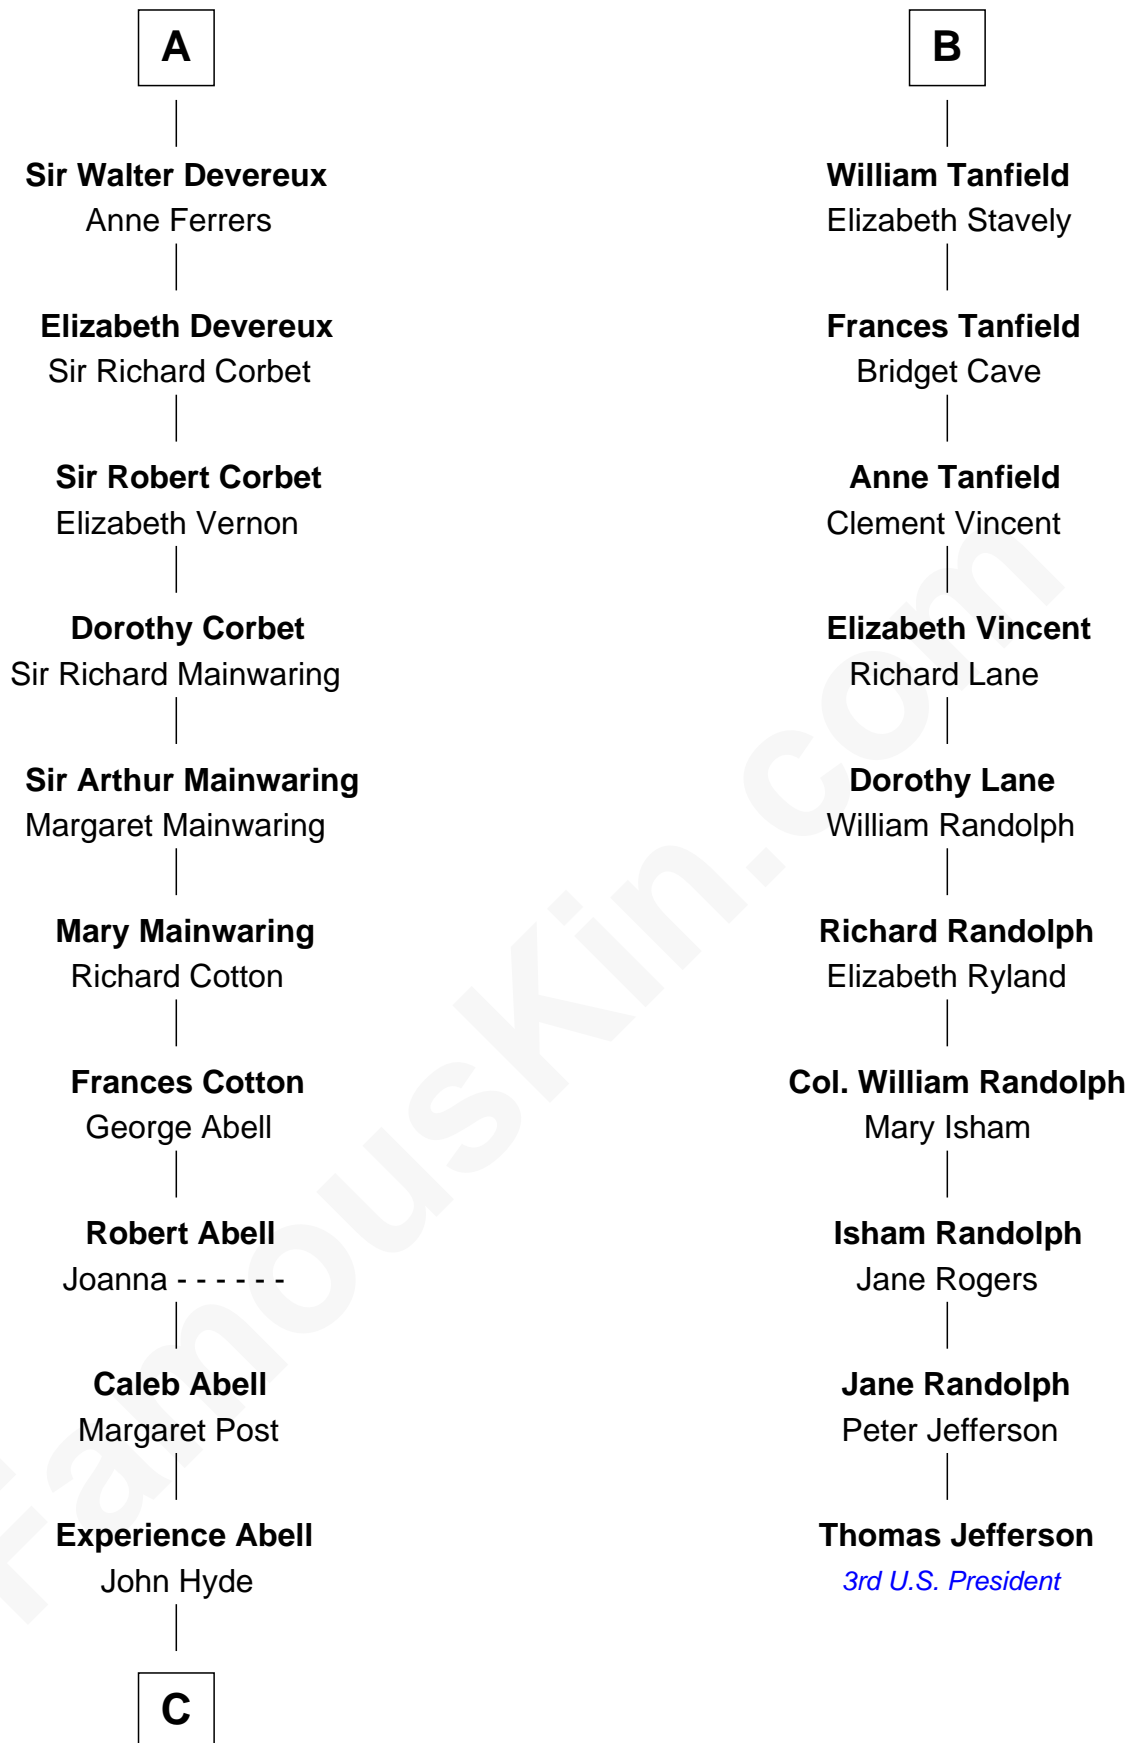

FamousKin.com

Relationship Chart of

Grover Cleveland

22nd and 24th U.S. President

16th cousin 5 times removed of

Thomas Jefferson

3rd U.S. President and Signer of the Declaration of Independence

Roger Mortimer
Maud de Braose

C

James Hyde
Sarah Marshall

Abiah Hyde
Aaron Cleveland

William Cleveland
Margaret Falley

Rev. Richard Falley Cleveland
Ann Neal

Grover Cleveland
22nd and 24th U.S. President

FamousKin.com