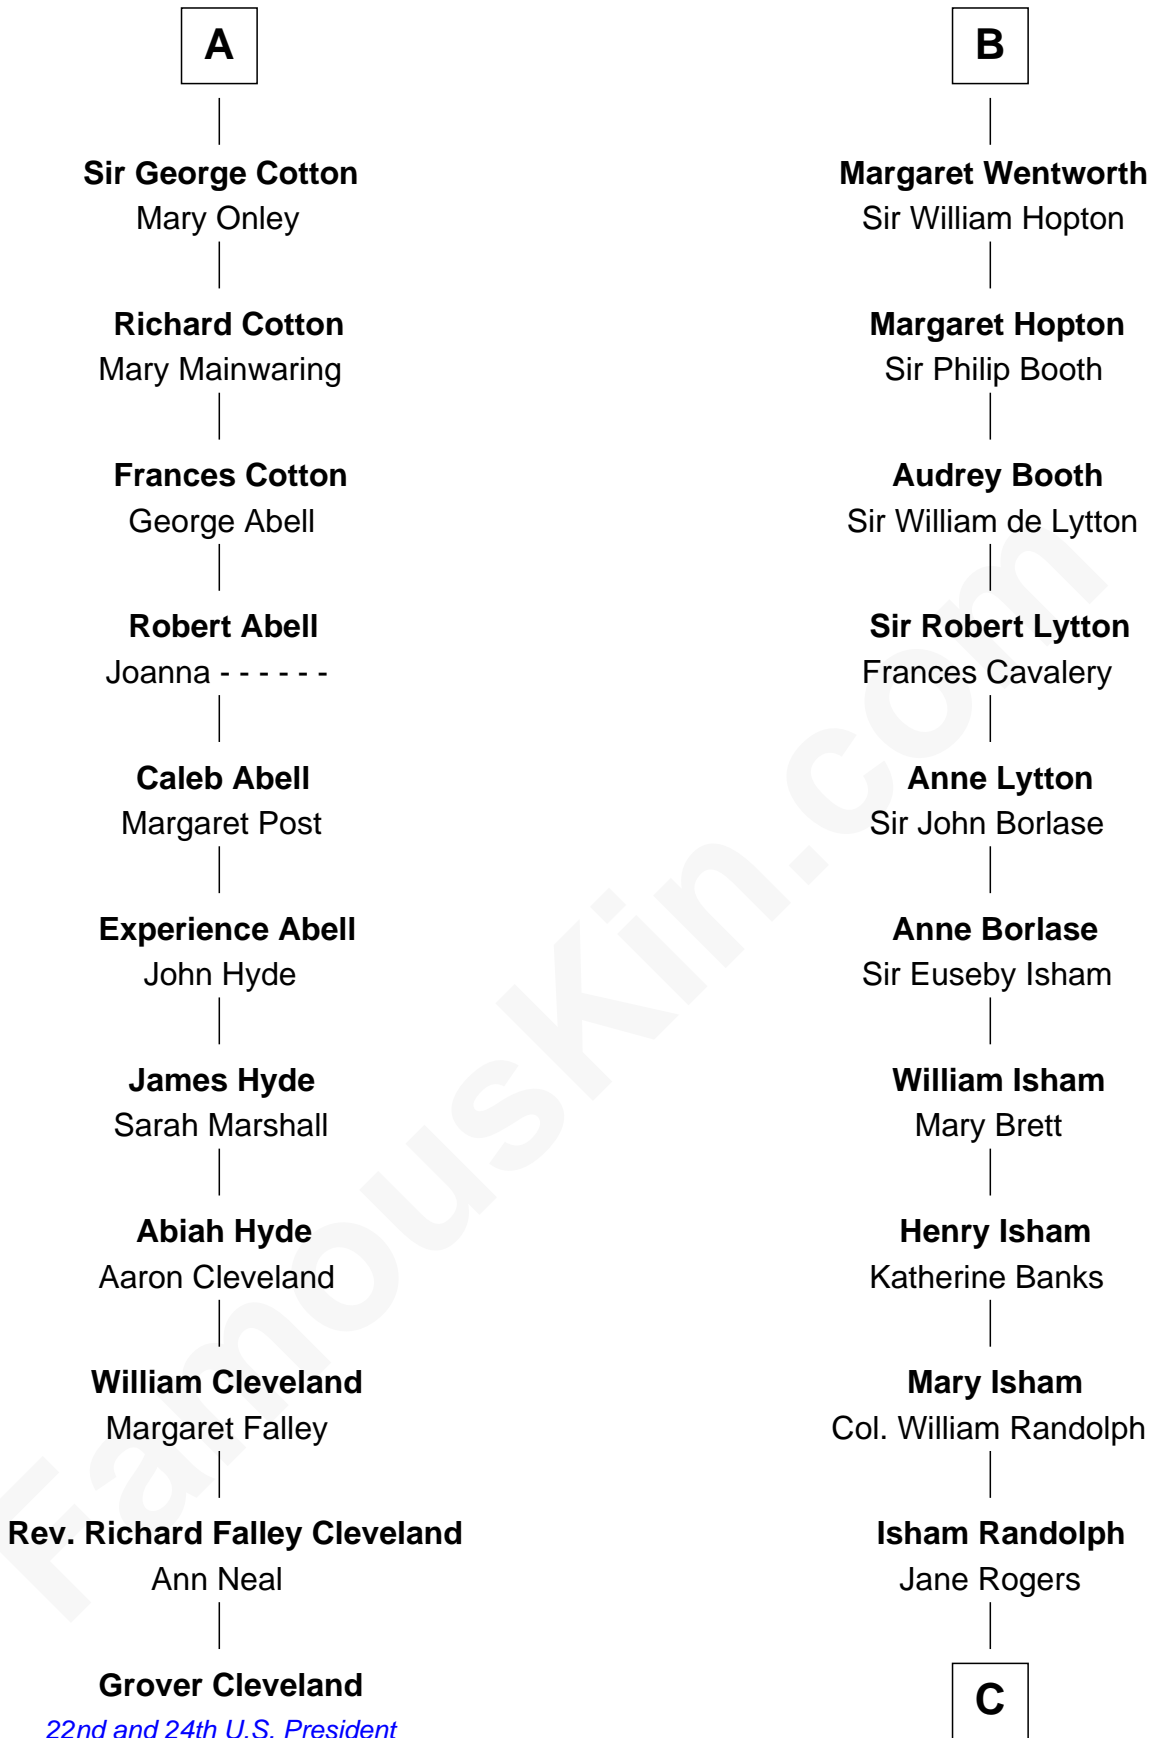

# FamousKin.com Relationship Chart of

**Grover Cleveland**

*22nd and 24th U.S. President*

17th cousin 1 time removed of

**Thomas Jefferson**

*3rd U.S. President and Signer of the Declaration of Independence*

**Isabel de Mohun**  
Sir Edmund Deincourt

**Thomas de Berkeley**  
Katherine de Clyvedon

**John Deincourt**  
-----

**Sir John Berkeley**  
Elizabeth Betteshorne

**Sir William Deincourt**  
Milicent la Zouche

**Elizabeth Berkeley**  
Sir John Sutton

**Margaret Deincourt**  
Sir Robert de Tibetot

**Jane Sutton**  
Thomas Mainwaring

**Elizabeth de Tibetot**  
Sir Philip le Despencer

**Cecily Mainwaring**  
John Cotton

**Margery Despencer**  
Sir Roger Wentworth

**A**

**B**

**C**

—  
**Jane Randolph**

Peter Jefferson

—  
**Thomas Jefferson**

*3rd U.S. President*