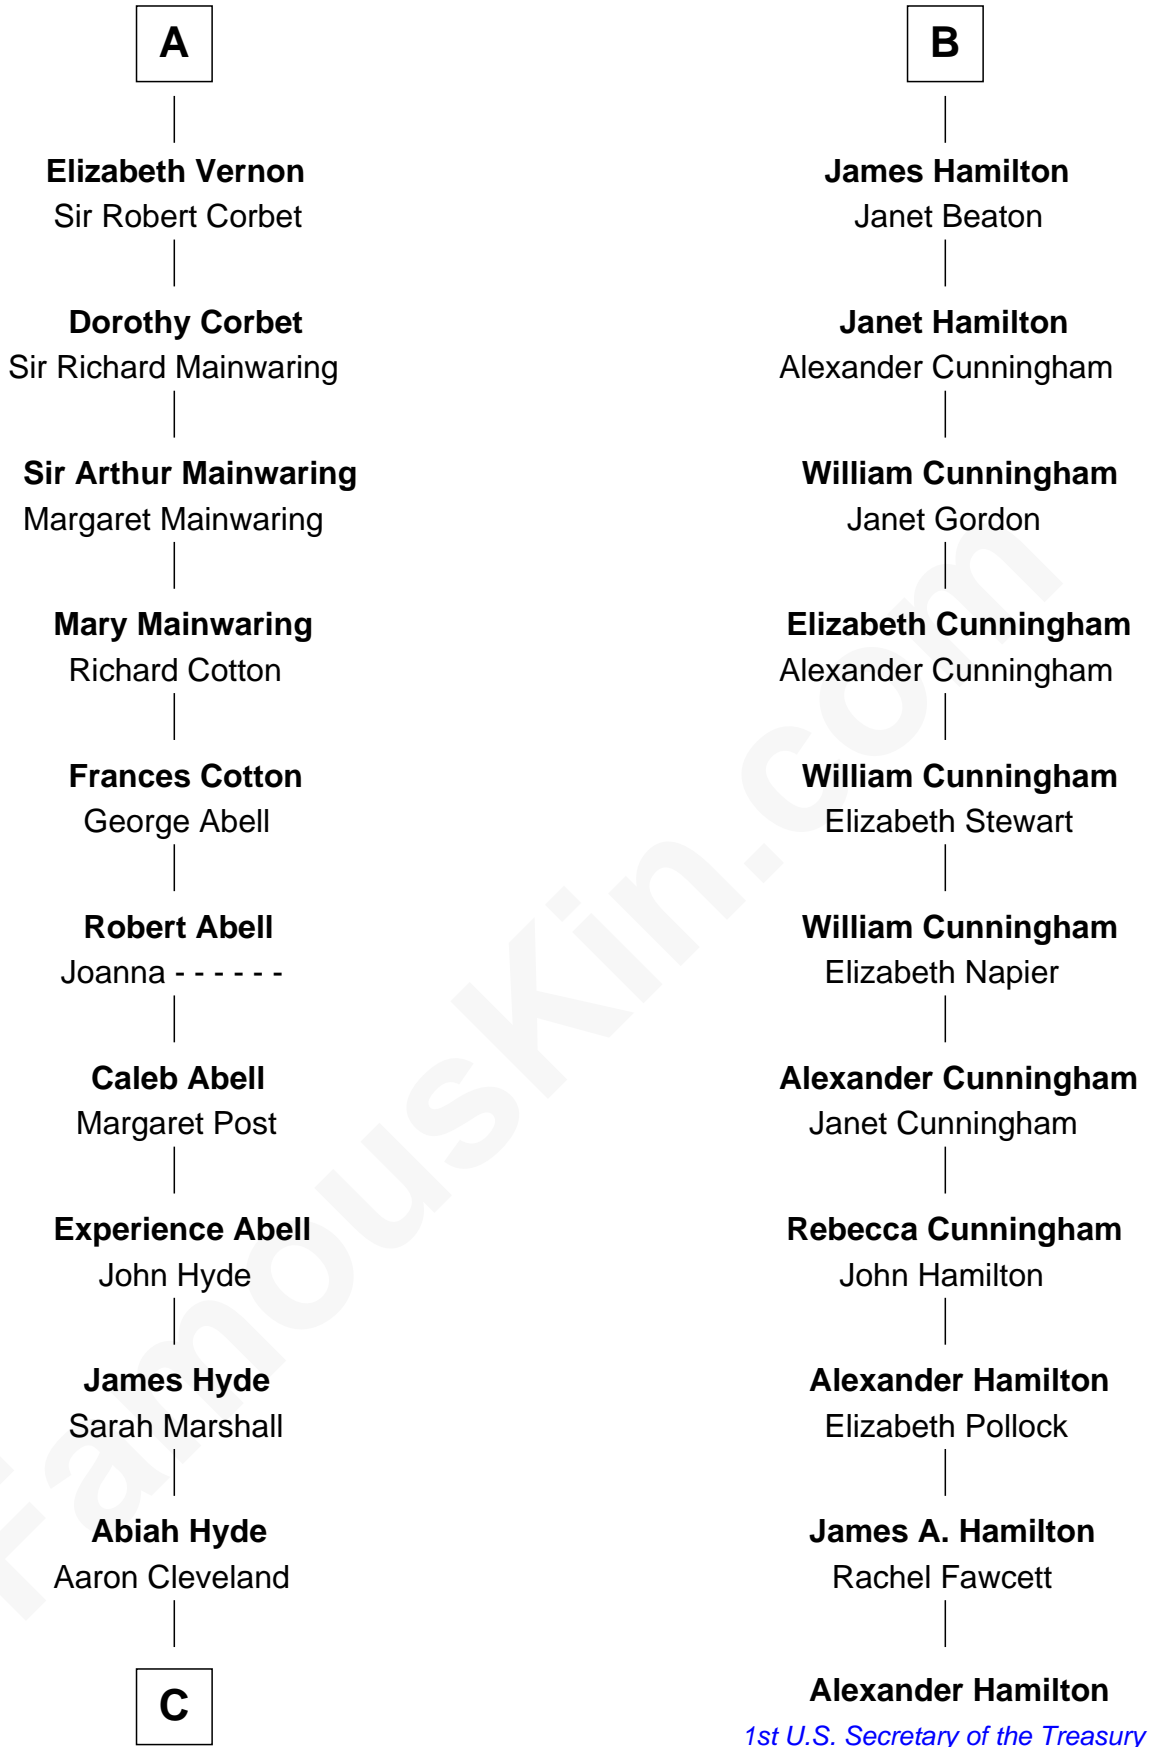

FamousKin.com Relationship Chart of

Grover Cleveland

22nd and 24th U.S. President

17th cousin 2 times removed of

Alexander Hamilton

1st U.S. Secretary of the Treasury

FamousKin.com