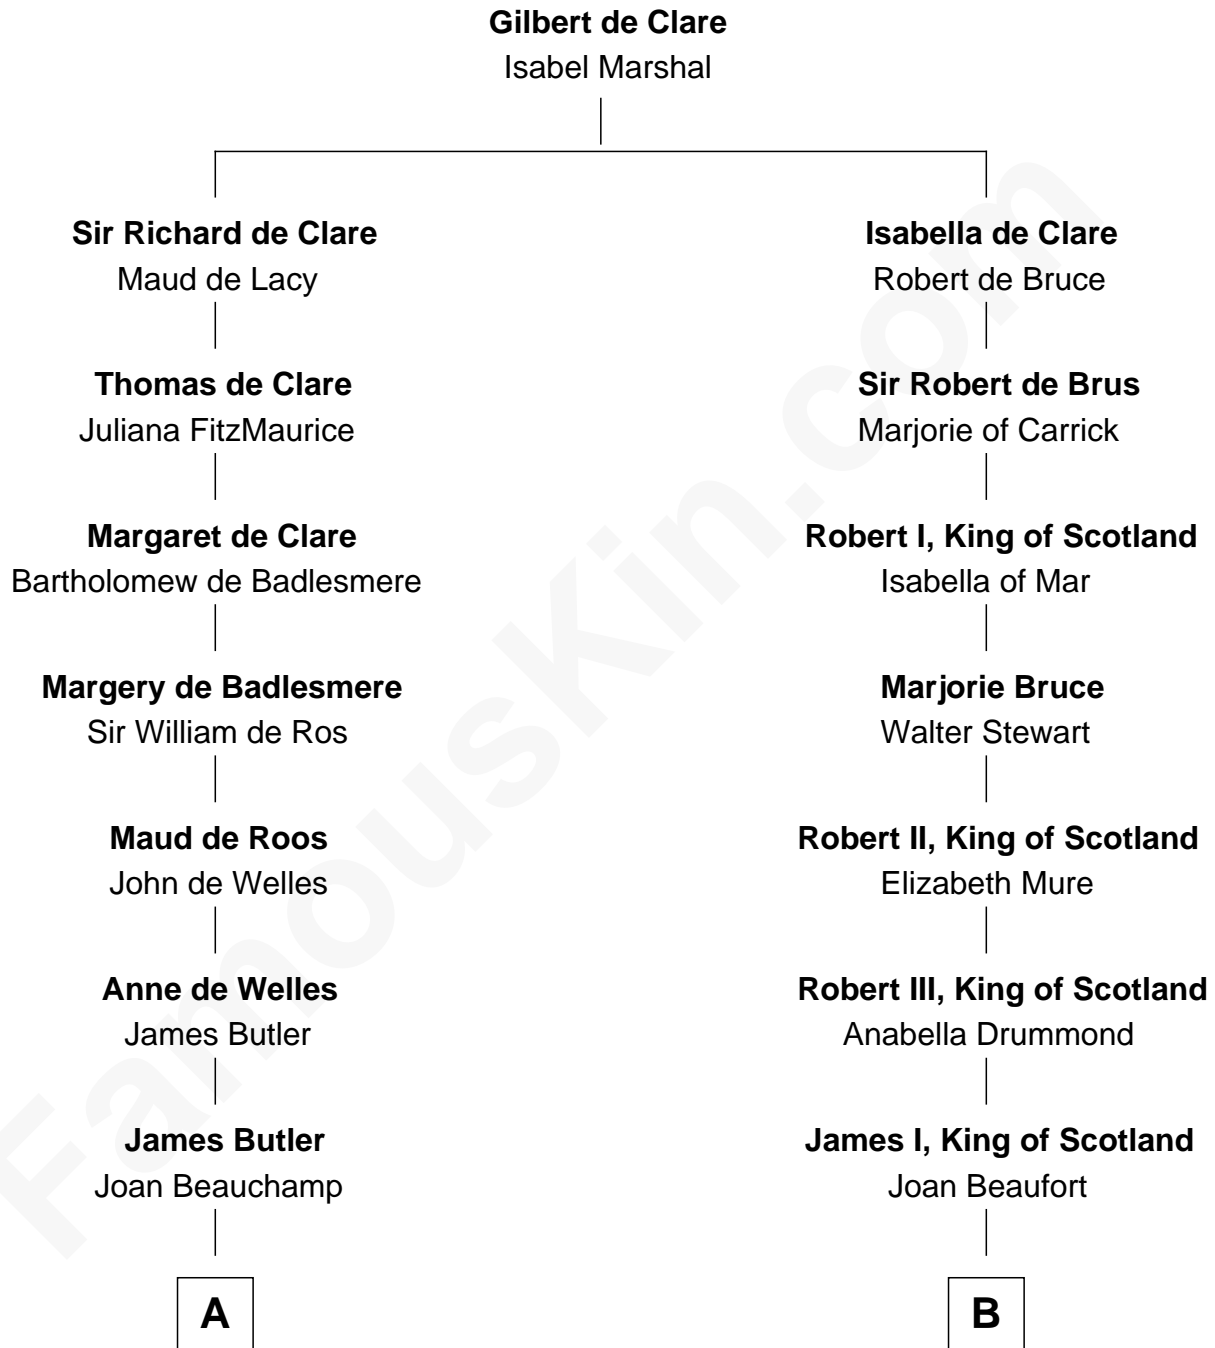

FamousKin.com

Relationship Chart of

Grover Cleveland

22nd and 24th U.S. President

19th cousin 2 times removed of

Alexander Hamilton

1st U.S. Secretary of the Treasury

C

James Hyde
Sarah Marshall

Abiah Hyde
Aaron Cleveland

William Cleveland
Margaret Falley

Rev. Richard Falley Cleveland
Ann Neal

Grover Cleveland
22nd and 24th U.S. President

D

Alexander Hamilton
Elizabeth Pollock

James A. Hamilton
Rachel Fawcett

Alexander Hamilton
1st U.S. Secretary of the Treasury

FamousKin.com