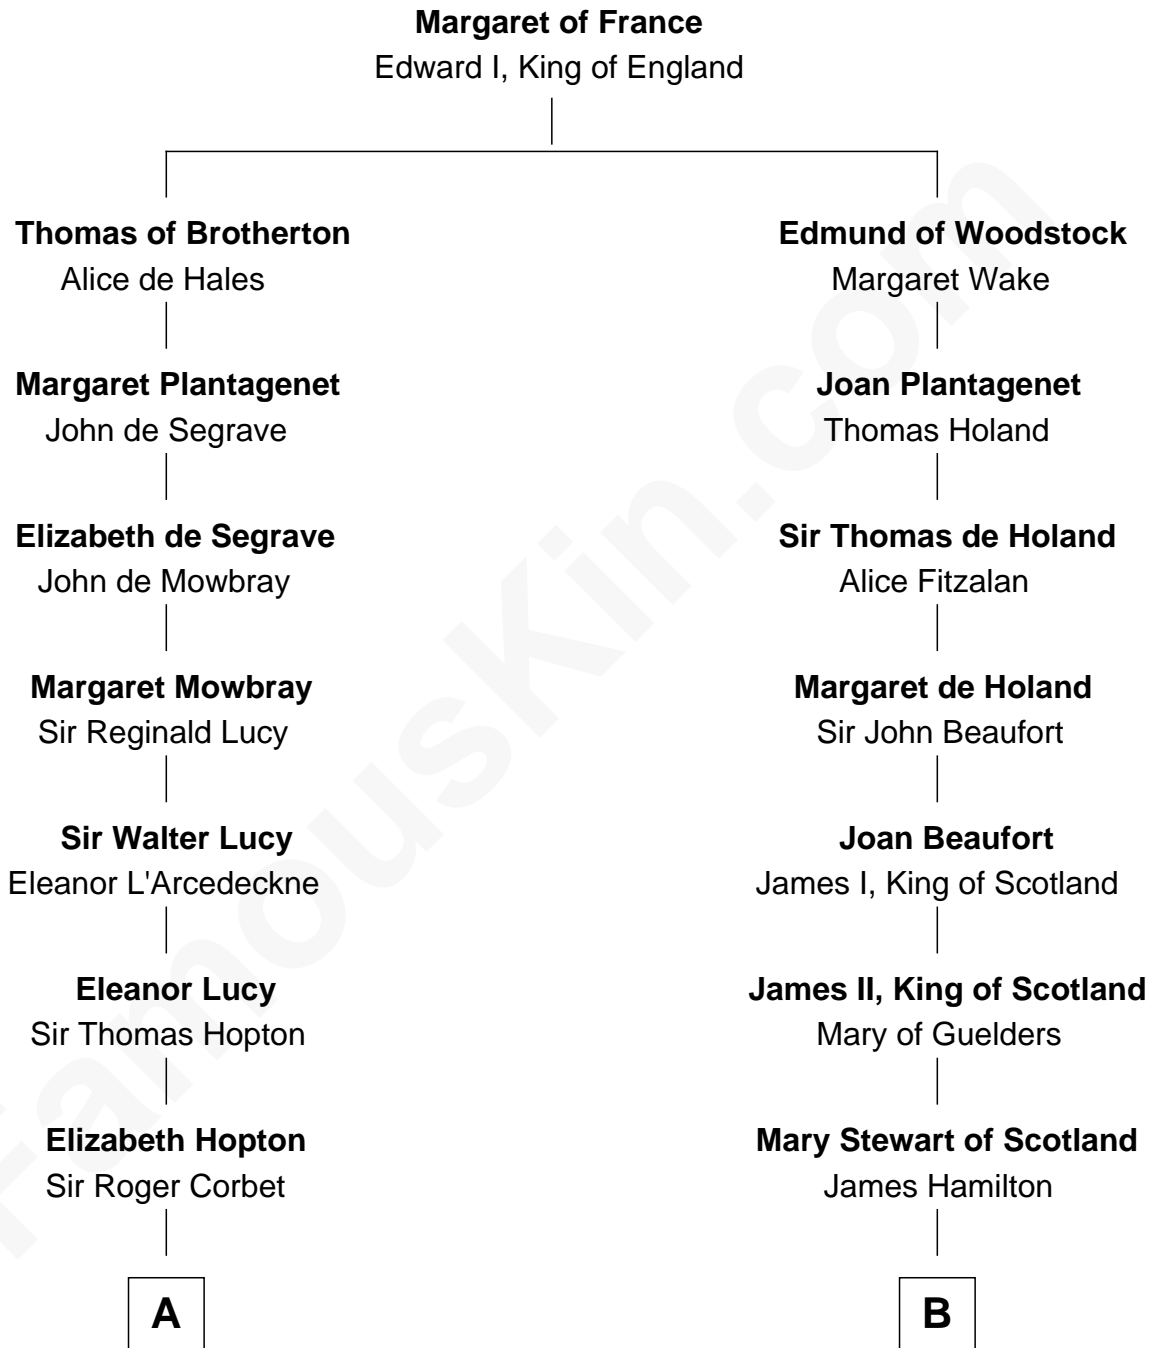

FamousKin.com

Relationship Chart of

Grover Cleveland

22nd and 24th U.S. President

17th cousin 3 times removed of

Alexander Hamilton

1st U.S. Secretary of the Treasury